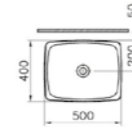

MONOBLOC WASHBASINS | M-LINE

PRODUCT CODE:
5670B003-0016 0TH

PRODUCT DESCRIPTION:
Monobloc washbasin, 50cm,
no overflow hole

COLOUR: 003 White

WEIGHT (KG): 65.8

MATERIAL: Fine fire clay

COMPATIBLE WITH:
6397 Ceramic waste cover