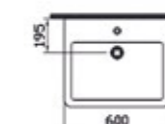

PRODUCT CODE:
4078B003-0001 1TH

PRODUCT DESCRIPTION:
Nuovella washbasin, 60cm

COLOUR: 003 White

WEIGHT (KG): 21.61

MATERIAL: Fine fire clay

COMPATIBLE WITH:
340-1220 Towel bar