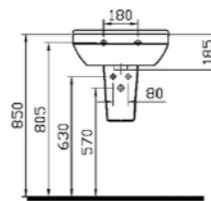

PRODUCT CODE:  
5313L003-0999 1TH

PRODUCT DESCRIPTION:  
Round cloakroom washbasin, 50cm

COLOUR: 003 White

WEIGHT (KG): 14.2

MATERIAL: Vitreous china

COMPATIBLE WITH:  
5315 Half pedestal, small  
6936 Pedestal