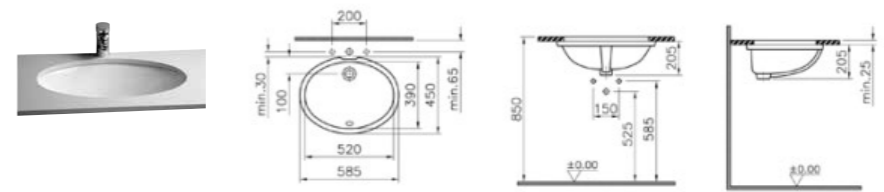

PRODUCT CODE:
6069B003-0012 OTH

PRODUCT DESCRIPTION:
Oval undercounter basin, 52cm

COLOUR: 003 White

WEIGHT (KG): 10

MATERIAL: Vitreous china