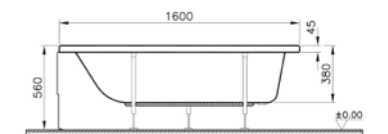

PRODUCT CODE:
50810001000

PRODUCT DESCRIPTION:
Standard bath, 160x70cm

WEIGHT (KG): 17

MATERIAL: Acrylic

COMPATIBLE WITH:
59990038000 Leg set
51490006000 Economy front panel, 160cm
51630006000 Economy end panel, 70cm