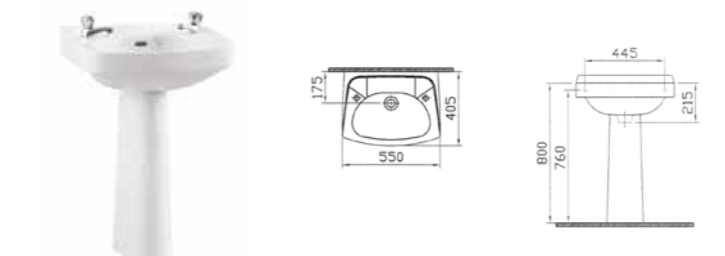

## WASHBASINS | BS WHITEWARE

PRODUCT CODE:  
6142L003-0022 2TH

PRODUCT DESCRIPTION:  
Washbasin, 55cm

COLOUR: 003 White

WEIGHT (KG): 14.2

MATERIAL: Vitreous china

COMPATIBLE WITH:  
6941 Pedestal