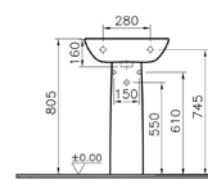

PRODUCT CODE:  
5501L003-0999 1TH  
5501L003-0022 2TH

PRODUCT DESCRIPTION:  
Cloakroom washbasin, 50cm

COLOUR: 003 White

WEIGHT (KG): 11.5

MATERIAL: Vitreous china

COMPATIBLE WITH:  
5500 Half pedestal, small  
5529 Pedestal