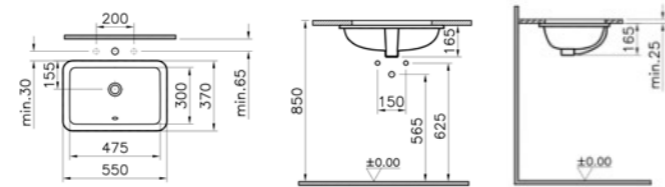

PRODUCT CODE:
5475B003-0642 0TH

PRODUCT DESCRIPTION:
Square countertop basin, 55cm

COLOUR: 003 White

WEIGHT (KG): 8.7

MATERIAL: Vitreous china