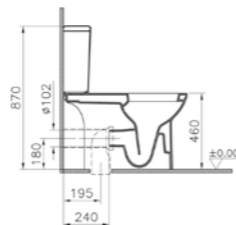

PRODUCT CODE:
5293L003-0075 WC pan
5422S003-5325 Cistern

PRODUCT DESCRIPTION:
Close-coupled WC pan (accessible)
Close-coupled cistern including fittings
with raised button

COLOUR: 003 White

WEIGHT (KG): 37.8

MATERIAL: Vitreous china

COMPATIBLE WITH:
77-003-001 Toilet seat
77-003-009 Toilet seat, soft closing