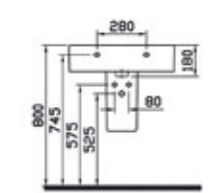

PRODUCT CODE:
4078B003-0001 1TH

PRODUCT DESCRIPTION:
Nuovella washbasin, 60cm

COLOUR: 003 White

WEIGHT (KG): 21.61

MATERIAL: Fine fire clay

COMPATIBLE WITH:
340-1220 Towel bar