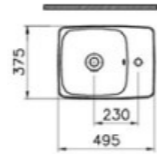

COUNTERTOP BASINS | M-LINE

PRODUCT CODE:
5665B003-0029 1TH
5665B003-0294[†] 1TH

PRODUCT DESCRIPTION:
Countertop basin, 50x38cm

COLOUR: 003 White

WEIGHT (KG): 10.7

MATERIAL: Vitreous china

COMPATIBLE WITH:
6397 Ceramic waste cover

[†]no overflow hole