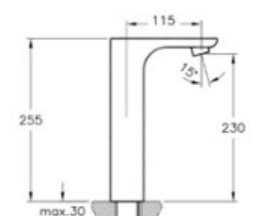

PRODUCT CODE:
A47067

PRODUCT DESCRIPTION:
Infrared controlled tall basin tap
(battery)

WEIGHT (KG): 2.8