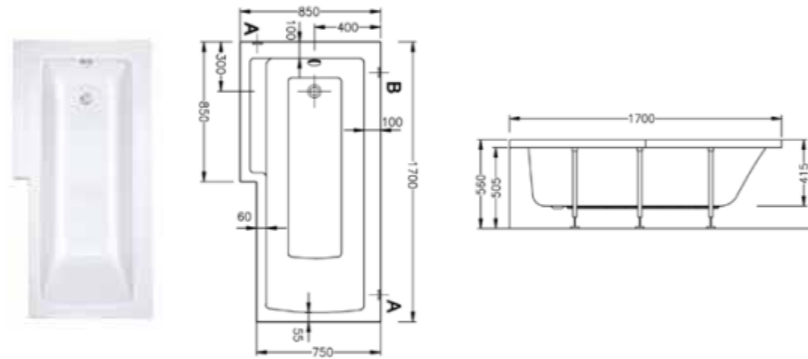

PRODUCT CODE:
55390001000 LH

PRODUCT DESCRIPTION:
Shower bath, 170x85x75cm

WEIGHT (KG): 25.7

MATERIAL: Acrylic

COMPATIBLE WITH:
59990538000 Leg set
55400001000 Dedicated front panel, 170cm
51640001000 Dedicated end panel, 75cm
NESC150 Shower screen