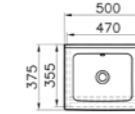

PRODUCT CODE:
53035 High gloss white
53037 Oak

PRODUCT DESCRIPTION:
Compact washbasin unit, 50cm
(including 5346 basin 1TH)

WEIGHT (KG): 23.6