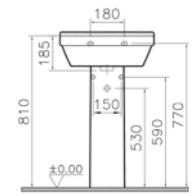

PRODUCT CODE:  
5460L003-0999 1TH

PRODUCT DESCRIPTION:  
Square cloakroom basin, 50cm

COLOUR: 003 White

WEIGHT (KG): 15.4

MATERIAL: Vitreous china

COMPATIBLE WITH:  
5315 Half pedestal, small  
6936 Pedestal