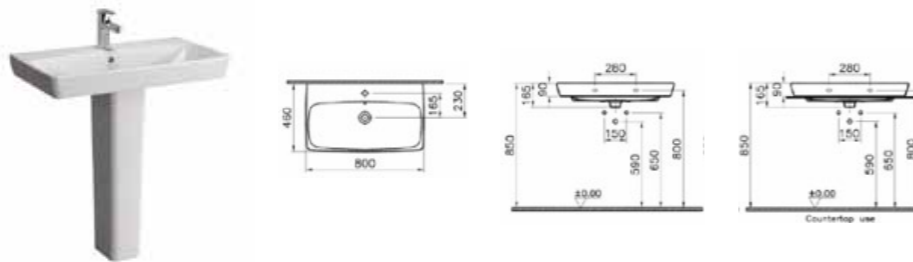

MATERIAL: Vitreous china

COMPATIBLE WITH:  
4456 Half pedestal  
4457 Pedestal  
6397 Ceramic waste cover

<sup>†</sup>no overflow hole

PRODUCT CODE:  
5664B003-0973 1TH  
5664B003-0937<sup>†</sup> 1TH

PRODUCT DESCRIPTION:  
Washbasin, 100cm, for wall-hung  
and countertop use