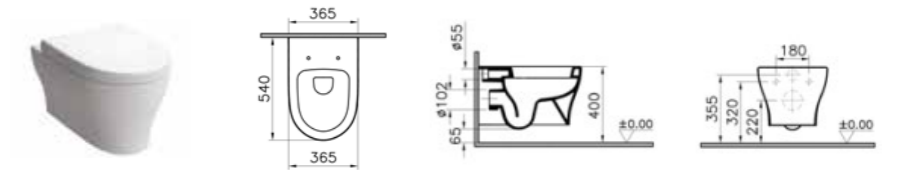

PRODUCT CODE:
4449B003-0075

PRODUCT DESCRIPTION:
Bella wall-hung WC pan

COLOUR: 003 White

WEIGHT (KG): 26

MATERIAL: Vitreous china