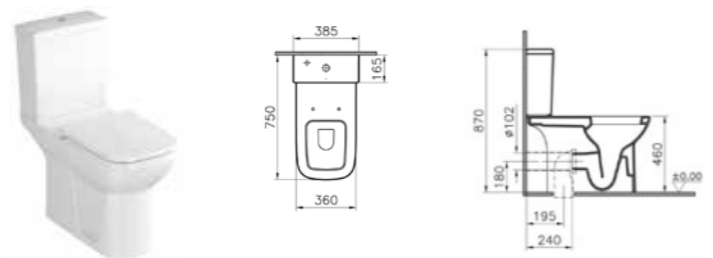

ACCESSIBLE CLOSE-COUPLED WC PANS | S20

PRODUCT CODE:
5293L003-0075 WC pan
5422S003-5325 Cistern

PRODUCT DESCRIPTION:
Close-coupled WC pan with raised button
Close-coupled cistern including fittings

COLOUR: 003 White

WEIGHT (KG): 37.8

MATERIAL: Vitreous china

COMPATIBLE WITH:
77-003-001 Toilet seat
77-003-009 Toilet seat, soft closing