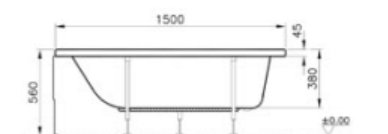

PRODUCT CODE:
50800001000

PRODUCT DESCRIPTION:
Standard bath, 150x70cm

WEIGHT (KG): 15

MATERIAL: Acrylic

COMPATIBLE WITH:
59990038000 Leg set
50800001000 Economy front panel, 150cm
51630006000 Economy end panel, 70cm