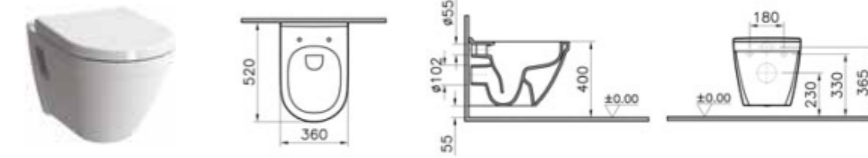

PRODUCT CODE:

5740B003-0075

PRODUCT DESCRIPTION:  
Wall-hung WC pan, rimless

COLOUR: 003 White

WEIGHT (KG): 24

MATERIAL: Vitreous china

COMPATIBLE WITH:  
72-003-301 Toilet seat  
72-003-309 Toilet seat, soft closing