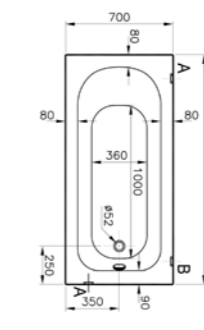

PRODUCT CODE:
50800001000

PRODUCT DESCRIPTION:
Standard bath, 150x70cm

WEIGHT (KG): 15

MATERIAL: Acrylic

COMPATIBLE WITH:
59990038000 Leg set
50800001000 Economy front panel, 150cm
51630006000 Economy end panel, 70cm