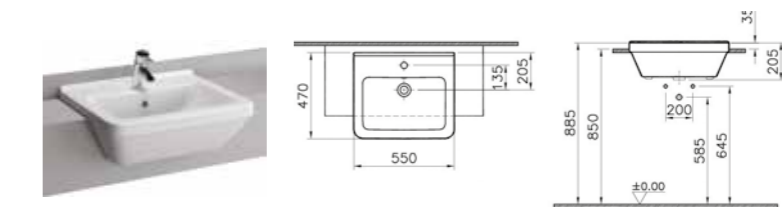

COLOUR: 003 White

WEIGHT (KG): 13

MATERIAL: Fine fire clay

PRODUCT CODE:  
5598B003-0001 1TH

PRODUCT DESCRIPTION:  
Square semi-recessed basin, 55cm

COLOUR: 003 White

WEIGHT (KG): 20.4

MATERIAL: Fine fire clay