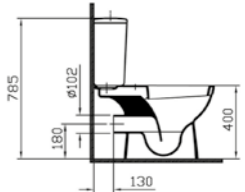

CLOSE-COUPLED WC PANS | MILTON

PRODUCT CODE:
5111L003-0075 WC pan
6656S003-5336 Cistern

PRODUCT DESCRIPTION:
Close-coupled WC pan
Close-coupled cistern including fittings

COLOUR: 003 White

WEIGHT (KG): 20.3

MATERIAL: Vitreous china

COMPATIBLE WITH:
23-003-001 Toilet seat
05-003-001 Toilet seat