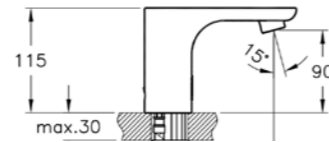

PRODUCT CODE:
A47061

PRODUCT DESCRIPTION:
Infrared controlled basin mixer
(battery)

WEIGHT (KG): 2.5