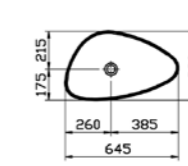

COLOUR: 003 White

WEIGHT (KG): 6.13

MATERIAL: Fine fire clay

PRODUCT CODE:  
5194B003-0016 0TH

PRODUCT DESCRIPTION:  
Piu Due triangular basin, 65cm,  
no overflow hole

COLOUR: 003 White

WEIGHT (KG): 6.16

MATERIAL: Fine fire clay