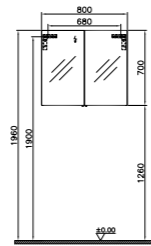

PRODUCT CODE:
57083 High gloss white
56744 Golden cherry

PRODUCT DESCRIPTION:
Classic mirror cabinet, 80cm

WEIGHT (KG): 28

PRODUCT CODE:
56885 High gloss white
56869 Golden cherry

PRODUCT DESCRIPTION:
Shelf, 45cm

WEIGHT (KG): 2

PRODUCT CODE:
56906 High gloss white
56892 Golden cherry

PRODUCT DESCRIPTION:
Shelf, 60cm

WEIGHT (KG): 3

PRODUCT CODE:
56927 High gloss white
56913 Golden cherry

PRODUCT DESCRIPTION:
Shelf, 80cm

WEIGHT (KG): 4

CLOSE-COUPLED WC PANS	74
WALL-HUNG WC PANS	78
BACK-TO-WALL WC PANS	82
LOW-LEVEL WC PANS	84
BIDETS	84
SQUATTING PANS	86

WC PANS & BIDETS

With a choice of close-coupled, wall-hung, back-to-wall, comfort height and compact options available, VitrA's large range of co-ordinating WC pans and bidets will complete your bathroom.