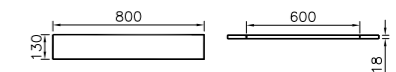

PRODUCT DESCRIPTION:  
Shelf, 60cm

WEIGHT (KG): 3

PRODUCT CODE:  
56927 High gloss white  
56913 Golden cherry  
56923 Oak

PRODUCT DESCRIPTION:  
Shelf, 80cm

WEIGHT (KG): 4

PRODUCT CODE:  
56948 High gloss white  
56944 Oak