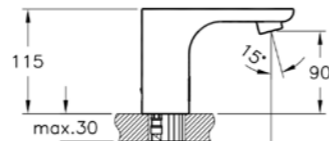

PRODUCT CODE:
A47060

PRODUCT DESCRIPTION:
Infrared controlled basin mixer
(mains)

WEIGHT (KG): 2.6