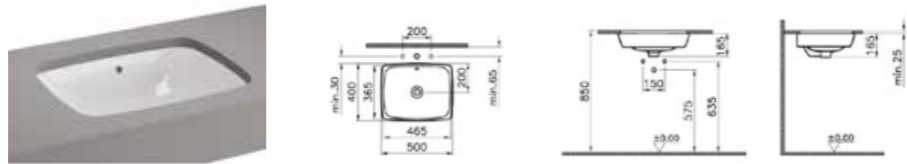

PRODUCT CODE:
5667B003-1082 OTH
5667B003-1083' OTH

PRODUCT DESCRIPTION:
Undercounter washbasin, 47cm

COLOUR: 003 White

WEIGHT (KG): 12.4

MATERIAL: Fine fire clay

COMPATIBLE WITH:
6397 Ceramic waste cover

*no overflow hole