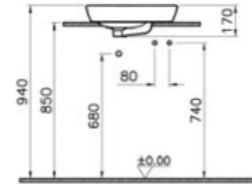

COUNTERTOP BASINS | M-LINE

PRODUCT CODE:
5665B003-0029 1TH
5665B003-0294[†] 1TH

PRODUCT DESCRIPTION:
Countertop basin, 50x38cm

COLOUR: 003 White

WEIGHT (KG): 10.7

MATERIAL: Vitreous china

COMPATIBLE WITH:
6397 Ceramic waste cover

[†]no overflow hole