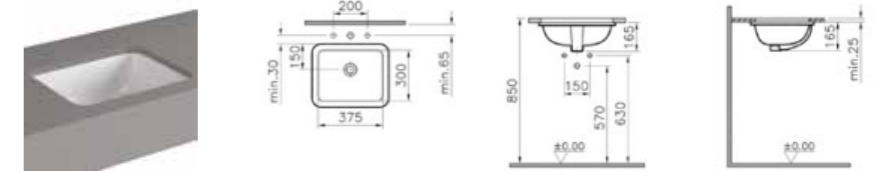

## UNDERCOUNTER WASHBASINS | S20

PRODUCT CODE:  
5473B003-0618 OTH

PRODUCT DESCRIPTION:  
Square undercounter basin, 38cm

COLOUR: 003 White

WEIGHT (KG): 7.6

MATERIAL: Vitreous china

PRODUCT CODE:  
5474B003-0618 OTH