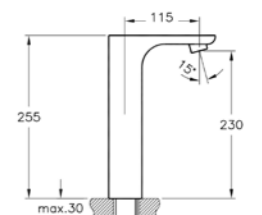

PRODUCT CODE:
A47066

PRODUCT DESCRIPTION:
Infrared controlled tall basin tap
(mains)

WEIGHT (KG): 2.9