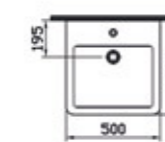

PRODUCT CODE:  
4077B003-0001 1TH

PRODUCT DESCRIPTION:  
Nuovella washbasin, 50cm

COLOUR: 003 White

WEIGHT (KG): 18.78

MATERIAL: Fine fire clay

COMPATIBLE WITH:  
340-1210 Towel bar

PRODUCT CODE:  
4078B003-0001 1TH