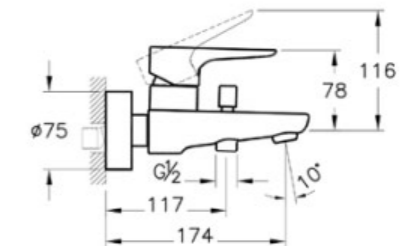

PRODUCT CODE:
A42324

PRODUCT DESCRIPTION:
Bath / shower mixer

WEIGHT (KG): 2.5