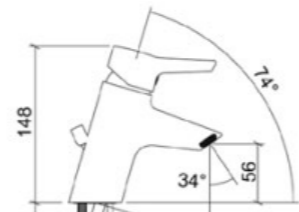

BRASSWARE | SLOPE

PRODUCT CODE:
A40460

PRODUCT DESCRIPTION:
Basin mixer with pop-up waste

WEIGHT (KG): 2