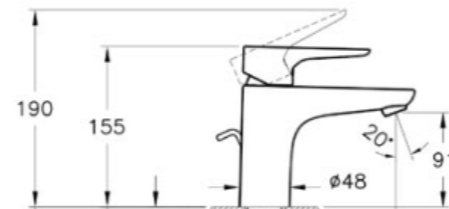

PRODUCT CODE:
A47020

PRODUCT DESCRIPTION:
Built-in infrared controlled basin tap
(battery)

WEIGHT (KG): 2.6

PRODUCT CODE:
A47021

PRODUCT DESCRIPTION:
Built-in infrared controlled basin tap
(electric)

WEIGHT (KG): 2.6

BRASSWARE | X-LINE

PRODUCT CODE:
A42325

PRODUCT DESCRIPTION:
Basin mixer with pop-up waste

WEIGHT (KG): 2.1