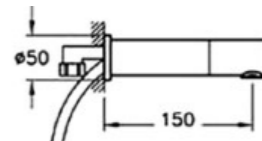

PRODUCT CODE:
A47043

PRODUCT DESCRIPTION:
Built-in infrared controlled basin mixer
(battery)

WEIGHT (KG): 4.2