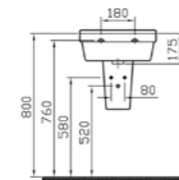

PRODUCT CODE:  
5308L003-0999 1TH

PRODUCT DESCRIPTION:  
Square cloakroom basin, 45cm

COLOUR: 003 White

WEIGHT (KG): 12.7

MATERIAL: Vitreous china

COMPATIBLE WITH:  
5315 Half pedestal, small  
6936 Pedestal