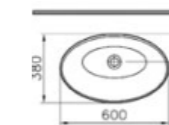

PRODUCT CODE:
4423B003-0016 0TH

PRODUCT DESCRIPTION:
Geo ellipse bowl, 60cm,
no overflow hole

COLOUR: 003 White

WEIGHT (KG): 9.75

MATERIAL: Vitreous china