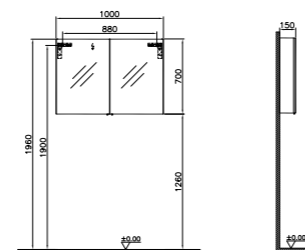

PRODUCT CODE:
57084 High gloss white
56753 Oak

PRODUCT DESCRIPTION:
Classic mirror cabinet, 100cm

WEIGHT (KG): 30