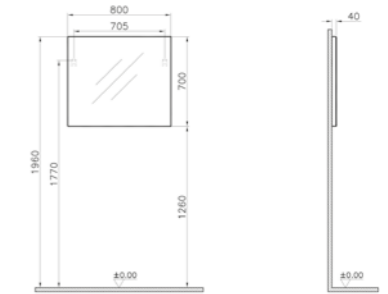

PRODUCT CODE:
56856

PRODUCT DESCRIPTION:
Classic mirror, 80cm

WEIGHT (KG): 9