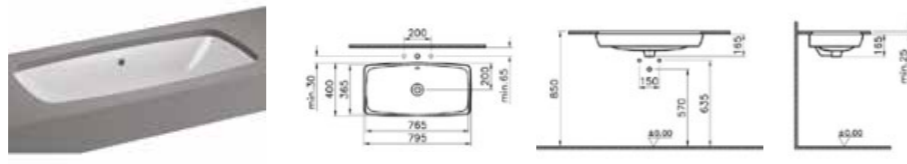

PRODUCT CODE:
5669B003-1082 OTH
5669B003-1083' OTH

PRODUCT DESCRIPTION:
Undercounter washbasin, 77cm

COLOUR: 003 White

WEIGHT (KG): 15.2

MATERIAL: Fine fire clay

COMPATIBLE WITH:
6397 Ceramic waste cover

*no overflow hole