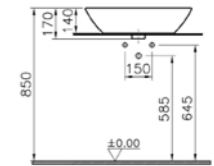

PRODUCT CODE:
4423B003-0016 0TH

PRODUCT DESCRIPTION:
Geo ellipse bowl, 60cm,
no overflow hole

COLOUR: 003 White

WEIGHT (KG): 9.75

MATERIAL: Vitreous china