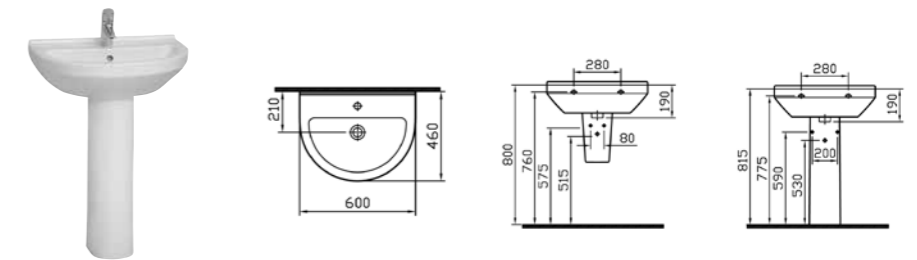

PRODUCT CODE:  
5302L003-0999 1TH

PRODUCT DESCRIPTION:  
Round washbasin, 60cm

COLOUR: 003 White

WEIGHT (KG): 15.9

MATERIAL: Vitreous china

COMPATIBLE WITH:  
5316 Half pedestal, large  
6936 Pedestal

PRODUCT CODE:  
5303L003-0999 1TH