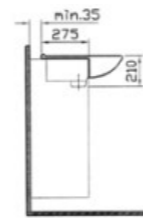

SEMI-RECESSED BASINS | ARKITEKT

PRODUCT CODE:
6130B003-0005 1TH
6130B003-0025 1TH

PRODUCT DESCRIPTION:
Semi-recessed basin, 56cm

COLOUR: 003 White

WEIGHT (KG): 13.8

MATERIAL: Vitreous china