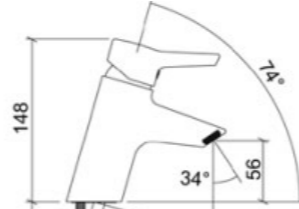

PRODUCT CODE:
A40463

PRODUCT DESCRIPTION:
Basin mixer

WEIGHT (KG): 1.5