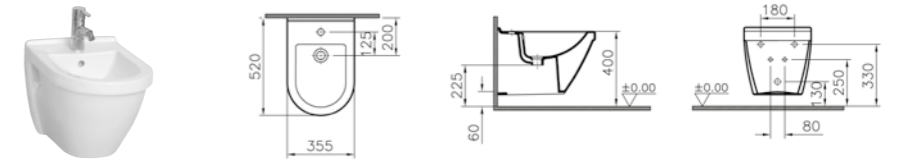

PRODUCT CODE:
5324L003-0288 1TH

PRODUCT DESCRIPTION:
Wall-hung bidet, 52cm

COLOUR: 003 White

WEIGHT (KG): 21.1

MATERIAL: Vitreous china