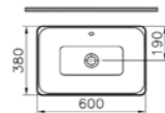

PRODUCT CODE:
4434B003-0012 0TH

PRODUCT DESCRIPTION:
Nuo bowl, 60cm

COLOUR: 003 White

WEIGHT (KG): 14.25

MATERIAL: Vitreous china