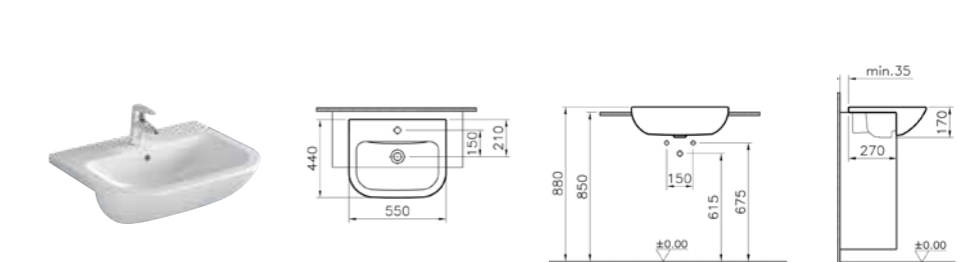

PRODUCT CODE:
5524B003-0001 1TH
5524B003-0022 2TH

PRODUCT DESCRIPTION:
Semi-recessed basin, 55cm

COLOUR: 003 White

WEIGHT (KG): 13.69

MATERIAL: Vitreous china