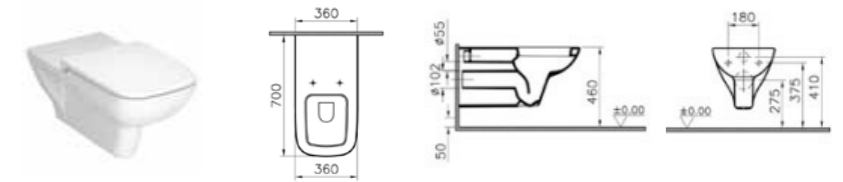

## ACCESSIBLE WALL-HUNG WC PANS | S20

PRODUCT CODE:  
5298L003-0075

PRODUCT DESCRIPTION:  
Wall-hung WC pan, 70cm

COLOUR: 003 White

WEIGHT (KG): 25.8

MATERIAL: Vitreous china

COMPATIBLE WITH:  
77-003-001 Toilet seat  
77-003-009 Toilet seat, soft closing