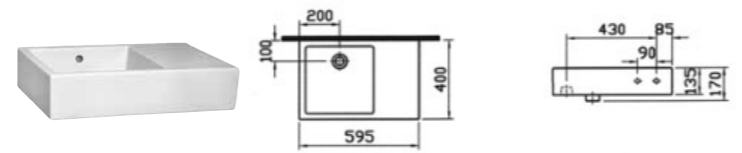

PRODUCT CODE:
4234B003-0012 0TH

PRODUCT DESCRIPTION:
K basin, 60x40cm

COLOUR: 003 White

WEIGHT (KG): 15.3

MATERIAL: Vitreous china