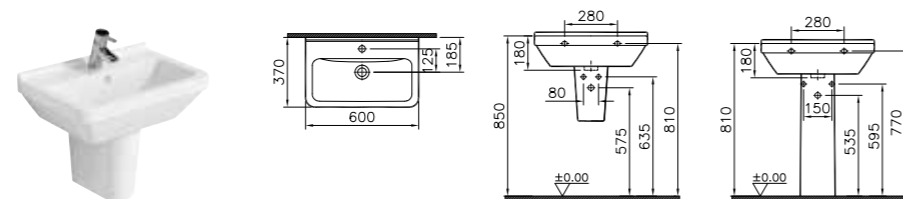

PRODUCT CODE:  
5342L003-0999 1TH

PRODUCT DESCRIPTION:  
Compact basin, 60x37cm

COLOUR: 003 White

WEIGHT (KG): 16.1

MATERIAL: Vitreous china

COMPATIBLE WITH:  
5315 Half pedestal, small  
6936 Pedestal

PRODUCT CODE:  
5343L003-0029 RH 1TH