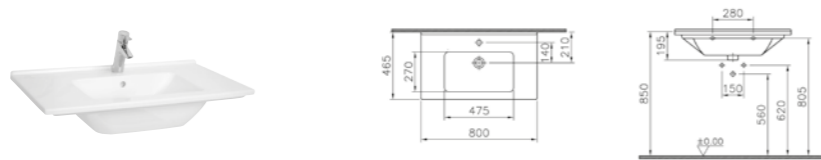

PRODUCT CODE:
5408B003-0001 1TH

PRODUCT DESCRIPTION:
Vanity basin, 80cm

COLOUR: 003 White

WEIGHT (KG): 21.4

MATERIAL: Fine fire clay