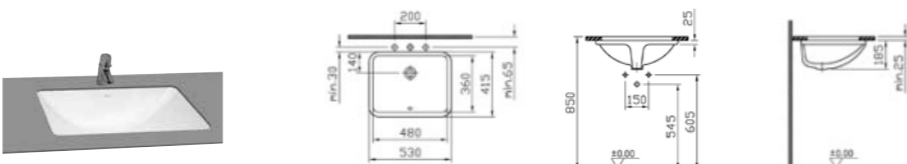

## UNDERCOUNTER WASHBASINS | S50

PRODUCT CODE:  
5339B003-0012 OTH

PRODUCT DESCRIPTION:  
Undercounter washbasin, 48cm

COLOUR: 003 White

WEIGHT (KG): 9.7

MATERIAL: Vitreous china