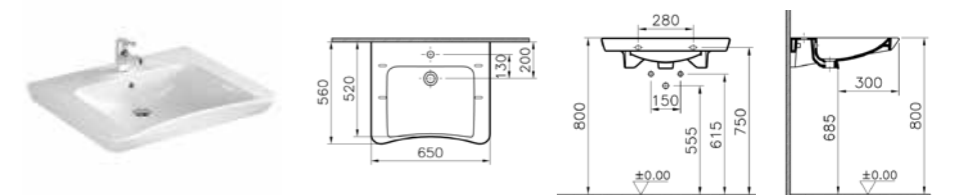

PRODUCT CODE:  
5291B003-0001 1TH

PRODUCT DESCRIPTION:  
Accessible basin, 65cm

COLOUR: 003 White

WEIGHT (KG): 18

MATERIAL: Vitreous china