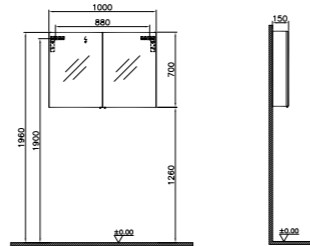

PRODUCT CODE:
57084 High gloss white
56753 Oak

PRODUCT DESCRIPTION:
Classic mirror cabinet, 100cm

WEIGHT (KG): 28