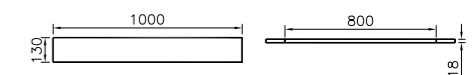

PRODUCT CODE:
56948 High gloss white
56944 Oak

PRODUCT DESCRIPTION:
Shelf, 100cm

WEIGHT (KG): 5