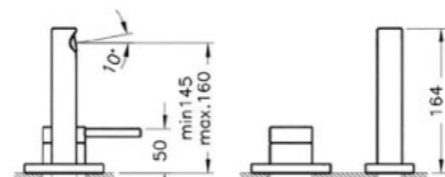

PRODUCT CODE:
A42239

PRODUCT DESCRIPTION:
Built-in basin mixer, single lever

WEIGHT (KG): 3.6

Must be used in conjunction with A42230

PRODUCT CODE:
A42230

PRODUCT DESCRIPTION:
Built-in basin mixer, concealed part
for A42239

WEIGHT (KG): 0.64