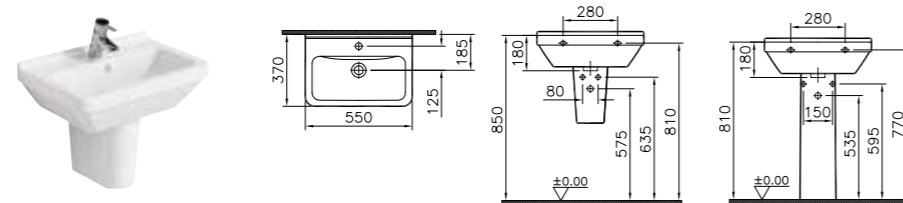

## COMPACT BASINS | S50

PRODUCT CODE:  
5341L003-0999 1TH

PRODUCT DESCRIPTION:  
Compact basin, 55x37cm

COLOUR: 003 White

WEIGHT (KG): 14.6

MATERIAL: Vitreous china

COMPATIBLE WITH:  
5315 Half pedestal, small  
6936 Pedestal