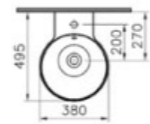

PRODUCT CODE:
4422B003-0001 1TH

PRODUCT DESCRIPTION:
Geo round washbasin, 38cm

COLOUR: 003 White

WEIGHT (KG): 9.85

MATERIAL: Vitreous china