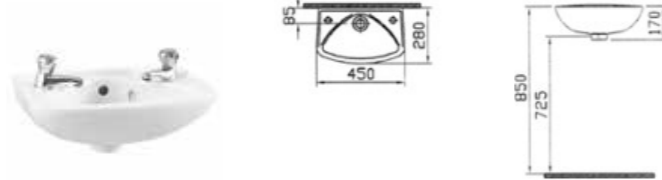

PRODUCT CODE:
6141L003-0022 2TH

PRODUCT DESCRIPTION:
Cloakroom basin, 45cm

COLOUR: 003 White

WEIGHT (KG): 6.8

MATERIAL: Vitreous china