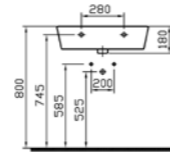

PRODUCT CODE:
5135B003-0001 1TH

PRODUCT DESCRIPTION:
Back-to-wall washbasin, 60cm

COLOUR: 003 White

WEIGHT (KG): 18.8

MATERIAL: Fine fire clay