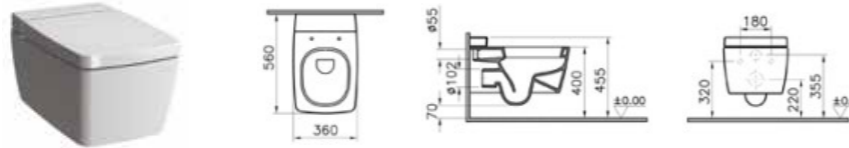

PRODUCT CODE:

5676B003-0075
5676B003-1086 with VitrA Fresh

PRODUCT DESCRIPTION:
Wall-hung WC pan, 56cm

COLOUR: 003 White

WEIGHT (KG): 25

MATERIAL: Vitreous china

COMPATIBLE WITH:
90-003-001 Toilet seat
90-003-009 Toilet seat, soft closing

Image shown with VitrA Fresh