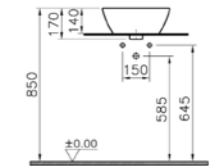

PRODUCT CODE:
4421B003-0016 0TH

PRODUCT DESCRIPTION:
Geo round bowl, 38cm,
no overflow hole

COLOUR: 003 White

WEIGHT (KG): 7.6

MATERIAL: Vitreous china