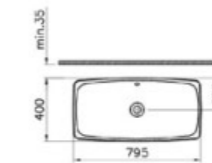

PRODUCT CODE:
5669B003-0012 0TH
5669B003-0016[†] 0TH

PRODUCT DESCRIPTION:
Countertop washbasin, 80cm

COLOUR: 003 White

WEIGHT (KG): 15.2

MATERIAL: Fine fire clay

COMPATIBLE WITH:
6397 Ceramic waste cover

[†]no overflow hole