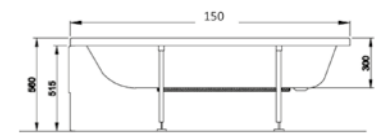

PRODUCT CODE:
54130001000

PRODUCT DESCRIPTION:
Shallow bath, 150x70cm

WEIGHT (KG): 16

MATERIAL: Acrylic

COMPATIBLE WITH:
51500006000 Economy front panel, 150cm
51630006000 Economy end panel, 70cm
59990400000 Leg set, standard height, 55cm
59990998000 Leg set, low height, 43cm