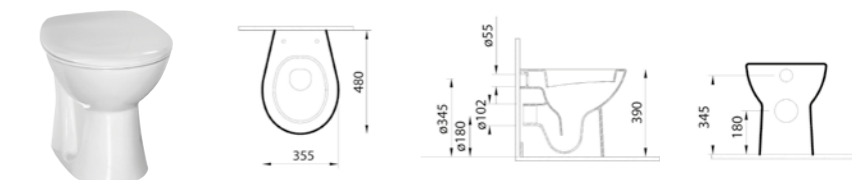

BACK-TO-WALL WC PANS | ARKITEKT

PRODUCT CODE:
6875L003-0075

PRODUCT DESCRIPTION:
Back-to-wall WC pan

COLOUR: 003 White

WEIGHT (KG): 17.2

MATERIAL: Vitreous china

COMPATIBLE WITH:
05-003-001 Toilet seat