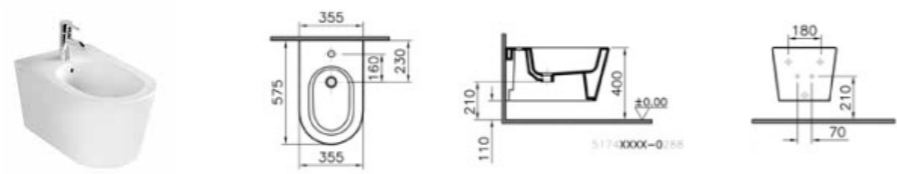

PRODUCT CODE:
5174B003-0288 1TH

PRODUCT DESCRIPTION:
Wall-hung bidet

COLOUR: 003 White

WEIGHT (KG): 20.2

MATERIAL: Vitreous china

BIDETS | OPTIONS

PRODUCT CODE:
4338B003-0288

PRODUCT DESCRIPTION:
Sento wall-hung bidet

COLOUR: 003 White

WEIGHT (KG): 19.6

MATERIAL: Vitreous china