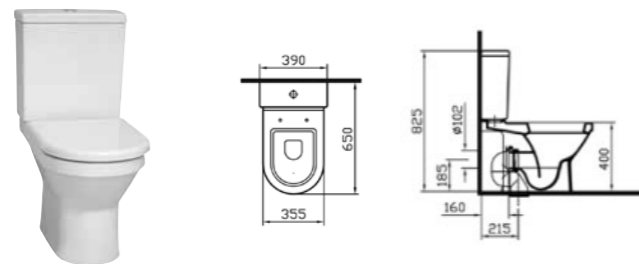

PRODUCT CODE:
5321L003-7200 WC pan
5322S003-5325 Cistern

PRODUCT DESCRIPTION:
Close-coupled WC pan (open back)
Close-coupled cistern including fittings

COLOUR: 003 White

WEIGHT (KG): 26.4

MATERIAL: Vitreous china

COMPATIBLE WITH:
72-003-301 Toilet seat
72-003-309 Toilet seat, soft closing