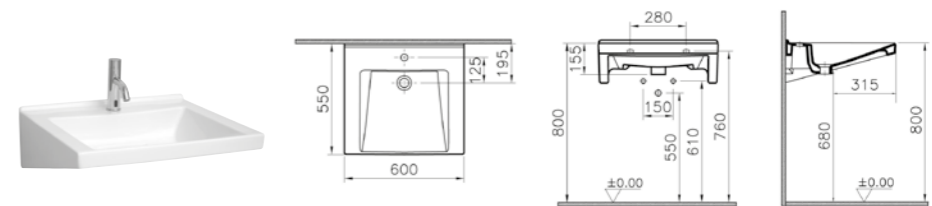

## ACCESSIBLE WASHBASINS | S50

PRODUCT CODE:  
5290B003-0041 1TH

PRODUCT DESCRIPTION:  
Accessible basin, 60cm

COLOUR: 003 White

WEIGHT (KG): 17.8

MATERIAL: Fine fire clay

PRODUCT CODE:  
5292B003-0041 1TH

PRODUCT DESCRIPTION:  
Accessible basin, 70cm