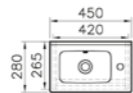

WEIGHT (KG): 17

COMPATIBLE WITH:  
Back-to-wall WC pans

PRODUCT CODE:  
53031 High gloss white  
53033 Oak

PRODUCT DESCRIPTION:  
Compact washbasin unit, 45cm  
(including 5345 basin 1TH)

WEIGHT (KG): 17.4