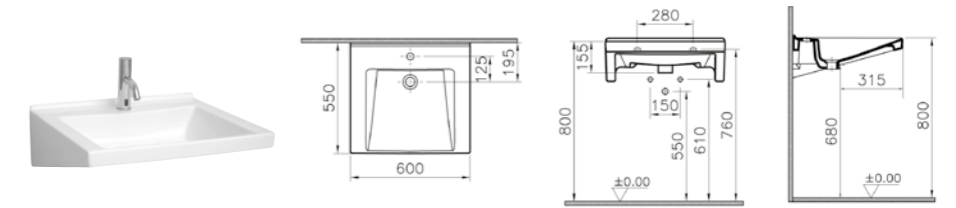

## ACCESSIBLE WASHBASINS | S50

PRODUCT CODE:  
5290B003-0041 1TH

PRODUCT DESCRIPTION:  
Accessible basin, 60cm

COLOUR: 003 White

WEIGHT (KG): 17.8

MATERIAL: Fine fire clay

PRODUCT CODE:  
5292B003-0041 1TH

PRODUCT DESCRIPTION:  
Accessible basin, 70cm