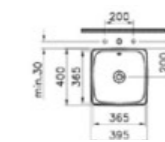

UNDERCOUNTER WASHBASINS | M-LINE

PRODUCT CODE:
5666B003-1082 0TH
5666B003-1083' 0TH

PRODUCT DESCRIPTION:
Undercounter washbasin, 37cm

COLOUR: 003 White

WEIGHT (KG): 9.7

MATERIAL: Fine fire clay

COMPATIBLE WITH:
6397 Ceramic waste cover

*no overflow hole