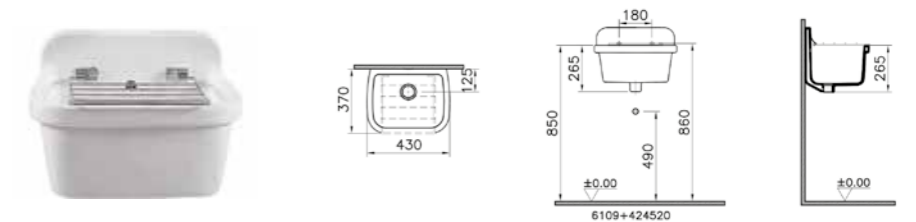

## CLEANER SINKS | BS WHITEWARE

PRODUCT CODE:  
6109B003-0012 0TH

PRODUCT DESCRIPTION:  
Heavy duty cleaners sink

COLOUR: 003 White

WEIGHT (KG): 14.8

MATERIAL: Vitreous china

COMPATIBLE WITH:  
424520 Grid and fixing kit