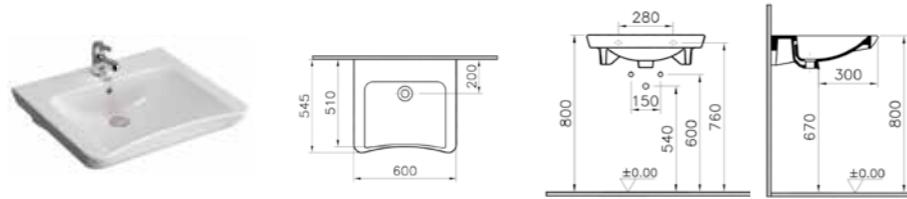

## ACCESSIBLE WASHBASINS | S20

PRODUCT CODE:  
5289B003-0001 1TH  
5289B003-0041 1TH

PRODUCT DESCRIPTION:  
Accessible basin, 60cm

COLOUR: 003 White

WEIGHT (KG): 17

MATERIAL: Vitreous china

*no overflow hole*