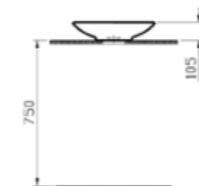

PRODUCT CODE:
5191B003-0016 0TH

PRODUCT DESCRIPTION:
Piu Due square basin, 46cm,
no overflow hole

COLOUR: 003 White

WEIGHT (KG): 6.13

MATERIAL: Fine fire clay