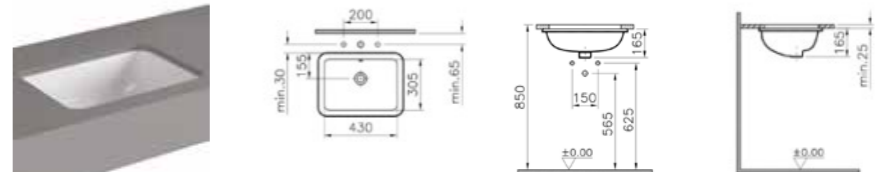

PRODUCT CODE:
5474B003-0618 OTH

PRODUCT DESCRIPTION:
Square undercounter basin, 43cm

COLOUR: 003 White

WEIGHT (KG): 8.1

MATERIAL: Vitreous china