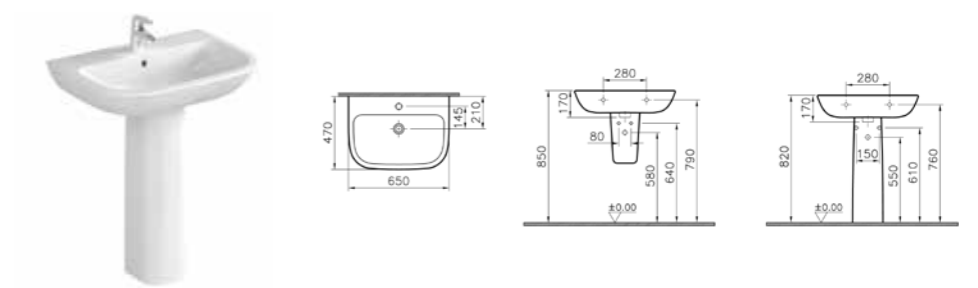

PRODUCT CODE:  
5504L003-0999 1TH  
5504L003-0022 2TH

PRODUCT DESCRIPTION:  
Washbasin, 65cm

COLOUR: 003 White

WEIGHT (KG): 18.5

MATERIAL: Vitreous china

COMPATIBLE WITH:  
5281 Half pedestal, large  
5529 Pedestal