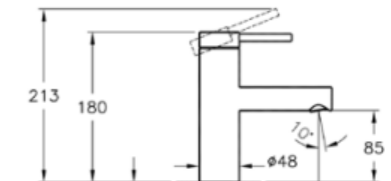

BRASSWARE | PURE

PRODUCT CODE:
A41261

PRODUCT DESCRIPTION:
Basin mixer with pop-up waste

WEIGHT (KG): 3.4