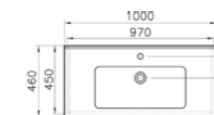

PRODUCT CODE:
54742 High gloss white
54744 Oak

PRODUCT DESCRIPTION:
Washbasin unit, 100cm
(including 5479 basin 1TH)

WEIGHT (KG): 53.1