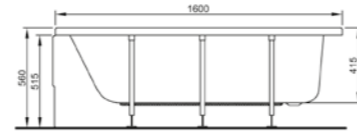

PRODUCT CODE:
52520001000

PRODUCT DESCRIPTION:
Bath, 160x70cm

WEIGHT (KG): 20

MATERIAL: Acrylic

COMPATIBLE WITH:
59990251000 Leg set
54900001000 Flat front panel, 160cm
54930001000 Flat end panel, 70cm