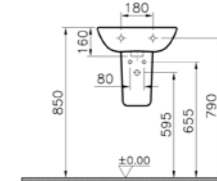

CLOAKROOM WASHBASINS | S20

PRODUCT CODE:
5500L003-0999 1TH
5500L003-0022 2TH

PRODUCT DESCRIPTION:
Cloakroom washbasin, 45cm

COLOUR: 003 White

WEIGHT (KG): 10.42

MATERIAL: Vitreous china

COMPATIBLE WITH:
5500 Half pedestal, small
5529 Pedestal