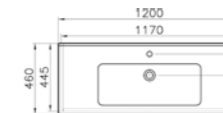

PRODUCT CODE:
54746 High gloss white
54748 Oak

PRODUCT DESCRIPTION:
Washbasin unit, 120cm
(including 5480 basin 1TH)

WEIGHT (KG): 60.1