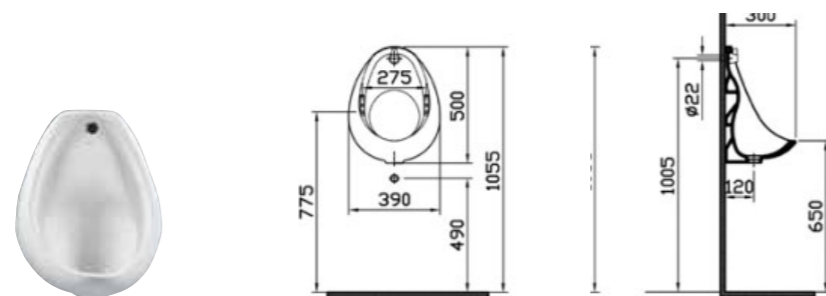

PRODUCT CODE:
6564L003-0198

PRODUCT DESCRIPTION:
Standard urinal – back inlet

COLOUR: 003 White

WEIGHT (KG): 12

MATERIAL: Vitreous china

COMPATIBLE WITH:
UFS6500 Concealed
cistern fitting pack

PACK CONTAINS:

1. Spreader
2. Domed waste
3. Urinal hangers