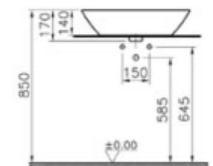

COLOUR: 003 White

WEIGHT (KG): 9.75

MATERIAL: Vitreous china

PRODUCT CODE:  
4425B003-0016 0TH

PRODUCT DESCRIPTION:  
Geo rectangular bowl, 60cm,  
no overflow hole

COLOUR: 003 White

WEIGHT (KG): 12.37

MATERIAL: Vitreous china