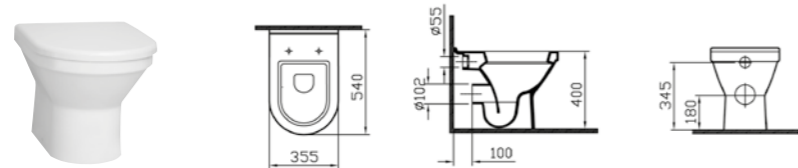

## BACK-TO-WALL WC PANS | S50

PRODUCT CODE:  
5323L003-0075

PRODUCT DESCRIPTION:  
Back-to-wall WC pan

COLOUR: 003 White

WEIGHT (KG): 23

MATERIAL: Vitreous china

COMPATIBLE WITH:  
72-003-301 Toilet seat  
72-003-309 Toilet seat, soft closing