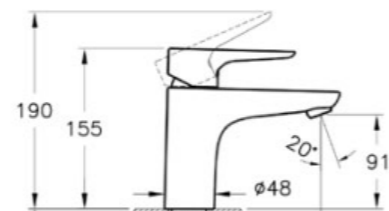

PRODUCT CODE:
A42321

PRODUCT DESCRIPTION:
Basin mixer

WEIGHT (KG): 1.9