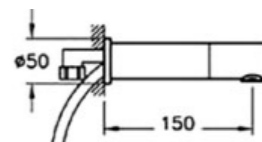

PRODUCT CODE:
A47046

PRODUCT DESCRIPTION:
Built-in infrared controlled basin mixer
(electric)

WEIGHT (KG): 4.2