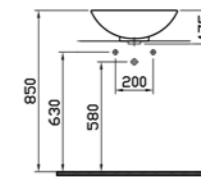

PRODUCT CODE:
6166B003-0001

PRODUCT DESCRIPTION:
Countertop vanity basin, 45cm

COLOUR: 003 White

WEIGHT (KG): 8.6

MATERIAL: Vitreous china