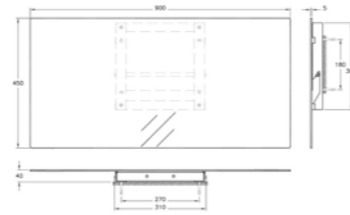

WEIGHT (KG): 7

PRODUCT CODE:  
A44632

PRODUCT DESCRIPTION:  
Slim horizontal mirror, 90x45cm

WEIGHT (KG): 7

PRODUCT CODE:  
A44005

PRODUCT DESCRIPTION:  
Capricorn mirror, 70x55cm

WEIGHT (KG): 6.7