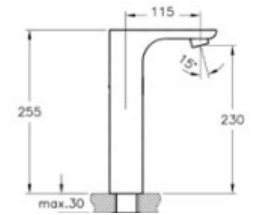

PRODUCT CODE:
A47065

PRODUCT DESCRIPTION:
Infrared controlled tall basin mixer
(battery)

WEIGHT (KG): 2.7