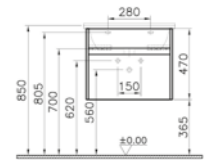

PRODUCT CODE:
54734 High gloss white
54736 Oak

PRODUCT DESCRIPTION:
Washbasin unit, 60cm
(including 5407 basin 1TH)

WEIGHT (KG): 37