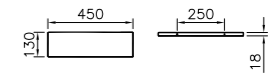

## SHELVES | UNIVERSAL

PRODUCT CODE:  
56885 High gloss white  
56869 Golden cherry  
56881 Oak

PRODUCT DESCRIPTION:  
Shelf, 45cm

WEIGHT (KG): 2

PRODUCT CODE:  
56906 High gloss white  
56892 Golden cherry  
56902 Oak