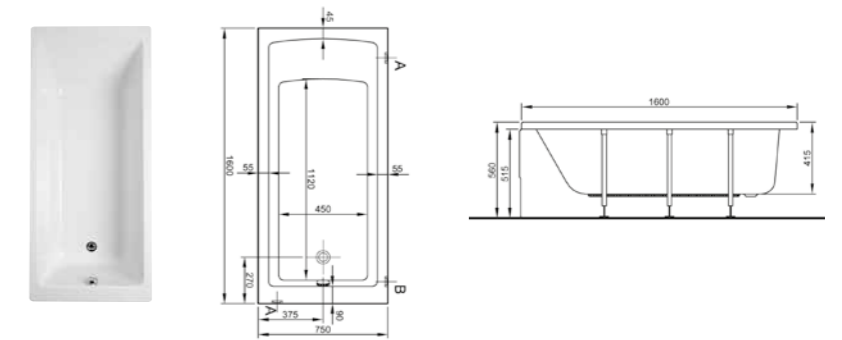

PRODUCT CODE:
52660001000

PRODUCT DESCRIPTION:
Bath, 160x75cm

WEIGHT (KG): 21

MATERIAL: Acrylic

COMPATIBLE WITH:
59990228000 Leg set
54900001000 Flat front panel, 160cm
54940001000 Flat end panel, 75cm