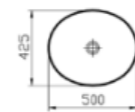

PRODUCT CODE:
5190B003-0016 0TH

PRODUCT DESCRIPTION:
Piu Due elliptical basin, 50cm,
no overflow hole

COLOUR: 003 White

WEIGHT (KG): 5.7

MATERIAL: Fine fire clay