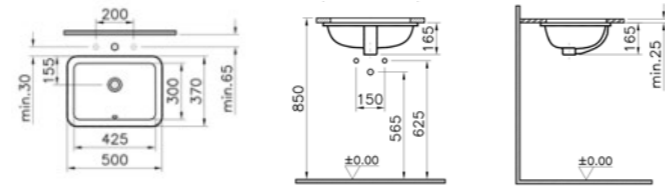

PRODUCT CODE:
5474B003-0642 0TH

PRODUCT DESCRIPTION:
Square countertop basin, 50cm

COLOUR: 003 White

WEIGHT (KG): 8.1

MATERIAL: Vitreous china