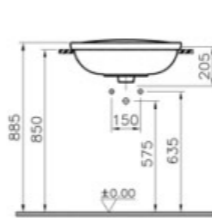

SEMI-RECESSED BASINS | ARKITEKT

PRODUCT CODE:
6130B003-0005 1TH
6130B003-0025 1TH

PRODUCT DESCRIPTION:
Semi-recessed basin, 56cm

COLOUR: 003 White

WEIGHT (KG): 13.8

MATERIAL: Vitreous china