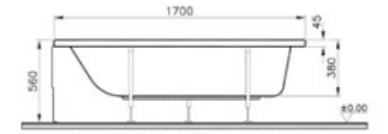

## BATHS | OPTIMA

PRODUCT CODE:  
50820001000

PRODUCT DESCRIPTION:  
Standard bath, 170x70cm

WEIGHT (KG): 19

MATERIAL: Acrylic

COMPATIBLE WITH:  
59990038000 Leg set  
51480006000 Economy front panel, 170cm  
51630006000 Economy end panel, 70cm