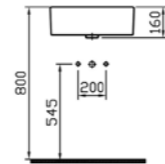

## SEMI-RECESSED BASINS | MATRIX

PRODUCT CODE:  
5146B003-0001 1TH

PRODUCT DESCRIPTION:  
Round semi-recessed basin, 45cm

COLOUR: 003 White

WEIGHT (KG): 11.21

MATERIAL: Fine fire clay