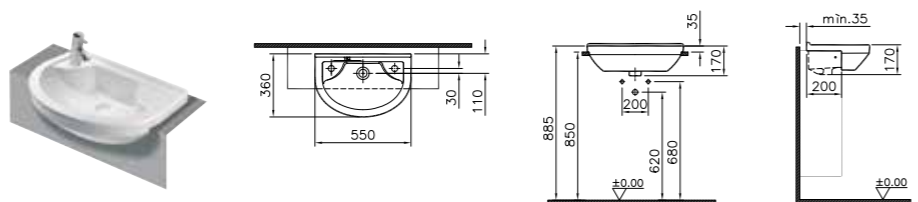

## SEMI-RECESSED BASINS | S50

PRODUCT CODE:  
5597B003-0028 LH 1TH  
5597B003-0029 RH 1TH

PRODUCT DESCRIPTION:  
Round compact semi-recessed basin, 55cm

COLOUR: 003 White

WEIGHT (KG): 11.5

MATERIAL: Fine fire clay