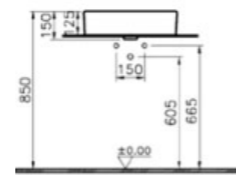

COUNTERTOP BASINS | OPTIONS

PRODUCT CODE:
4431B003-0001 1TH

PRODUCT DESCRIPTION:
Nuo washbasin, 50cm

COLOUR: 003 White

WEIGHT (KG): 14.35

MATERIAL: Vitreous china