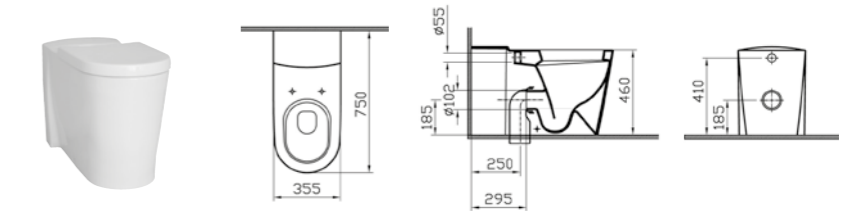

PRODUCT CODE:  
5119B003-0075

PRODUCT DESCRIPTION:  
Back-to-wall WC pan, 75cm

COLOUR: 003 White

WEIGHT (KG): 40

MATERIAL: Vitreous china

COMPATIBLE WITH:  
30-003-101 Toilet seat, ring