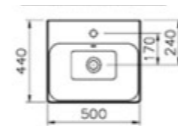

COUNTERTOP BASINS | OPTIONS

PRODUCT CODE:
4431B003-0001 1TH

PRODUCT DESCRIPTION:
Nuo washbasin, 50cm

COLOUR: 003 White

WEIGHT (KG): 14.35

MATERIAL: Vitreous china