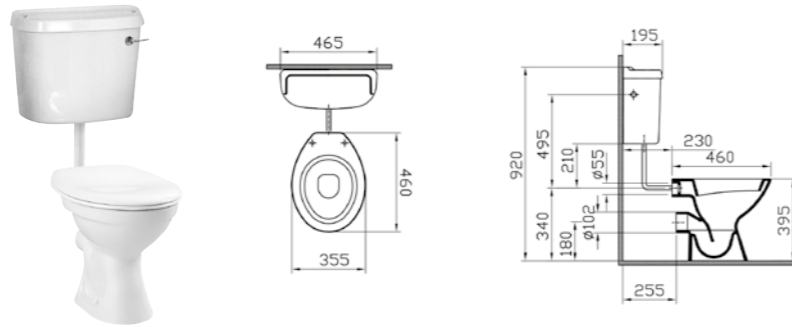

## LOW-LEVEL WC PANS | ARKITEKT

PRODUCT CODE:  
6858L003-0891

PRODUCT DESCRIPTION:  
Low-level WC pan, horizontal outlet

COLOUR: 003 White

WEIGHT (KG): 13.4

MATERIAL: Vitreous china

COMPATIBLE WITH:

6415L003-0396 Low-level cistern, BIBO  
6415L003-0421 Low-level cistern, SISO  
ISIIS6IA-LLCP Low-level cistern fittings, SISO  
05-003-001 Toilet seat