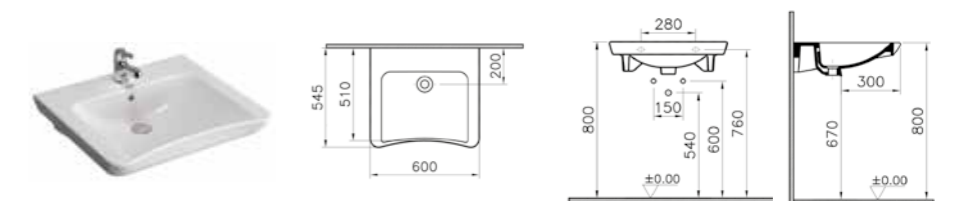

PRODUCT CODE:  
5291B003-0001 1TH

PRODUCT DESCRIPTION:  
Accessible basin, 65cm

COLOUR: 003 White

WEIGHT (KG): 18

MATERIAL: Vitreous china