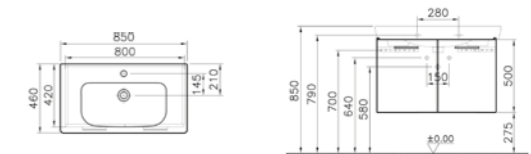

PRODUCT DESCRIPTION:  
Washbasin unit, 85cm  
(including 5523 basin 1TH)

WEIGHT (KG): 46.6

PRODUCT CODE:  
57082 High gloss white  
56981 Golden cherry

PRODUCT DESCRIPTION:  
Classic mirror cabinet, 60cm, right