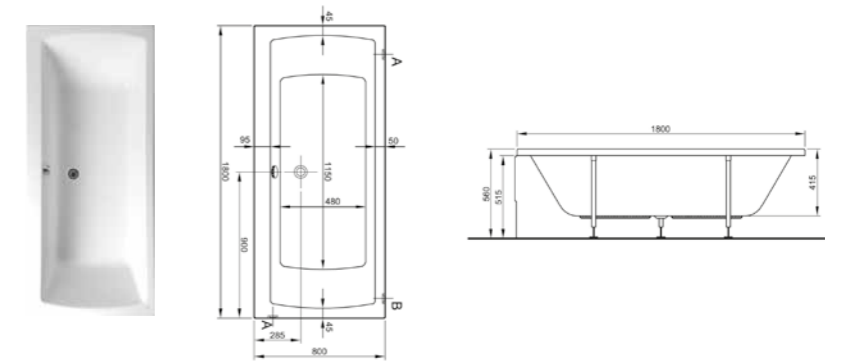

PRODUCT CODE:
52540001000

PRODUCT DESCRIPTION:
Double-ended bath, 180x80cm

WEIGHT (KG): 24

MATERIAL: Acrylic

COMPATIBLE WITH:
59990254000 Leg set
54920001000 Flat front panel, 180cm
54950001000 Flat end panel, 80cm