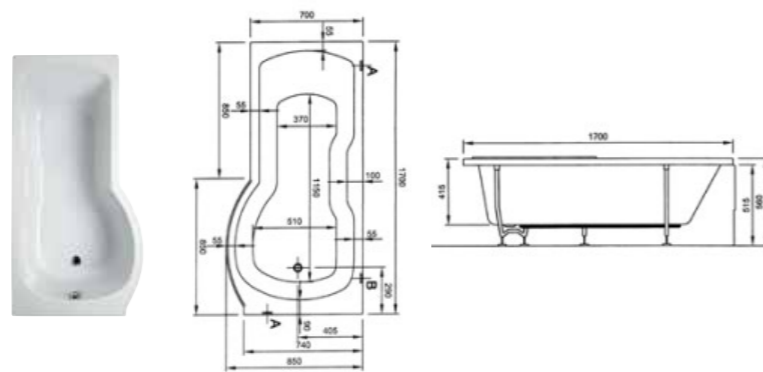

PRODUCT CODE:
52420001000 RH

PRODUCT DESCRIPTION:
Shower bath, 170x70cm

WEIGHT (KG): 25

MATERIAL: Acrylic

COMPATIBLE WITH:
59990241000 Leg set
52400003000 Economy shower bath front panel, 170cm
52470006000 Economy shower bath end panel, 75cm
OPSC150 Shower screen