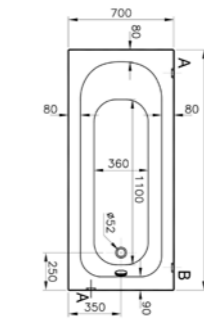

PRODUCT CODE:
50810001000

PRODUCT DESCRIPTION:
Standard bath, 160x70cm

WEIGHT (KG): 17

MATERIAL: Acrylic

COMPATIBLE WITH:
59990038000 Leg set
51490006000 Economy front panel, 160cm
51630006000 Economy end panel, 70cm