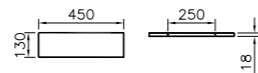

PRODUCT CODE:
56885 High gloss white
56881 Oak

PRODUCT DESCRIPTION:
Shelf, 45cm

WEIGHT (KG): 2