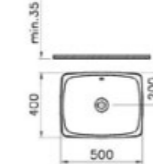

PRODUCT CODE:
5667B003-0012 0TH
5667B003-0016[†] 0TH

PRODUCT DESCRIPTION:
Countertop washbasin, 50cm

COLOUR: 003 White

WEIGHT (KG): 12.4

MATERIAL: Fine fire clay

COMPATIBLE WITH:
6397 Ceramic waste cover

[†]no overflow hole