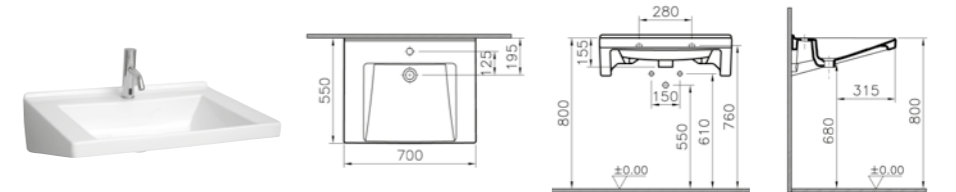

PRODUCT CODE:
5292B003-0041 1TH

PRODUCT DESCRIPTION:
Accessible basin, 70cm

COLOUR: 003 White

WEIGHT (KG): 21.7

MATERIAL: Fine fire clay