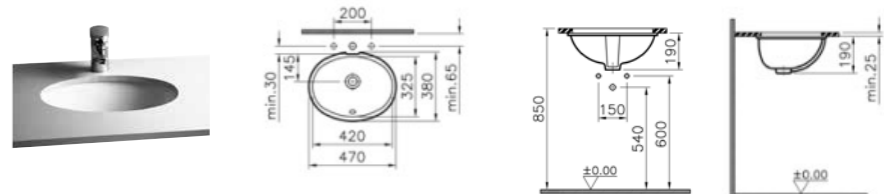

COLOUR: 003 White

WEIGHT (KG): 8.7

MATERIAL: Vitreous china

PRODUCT CODE:  
6039B003-0012 OTH

PRODUCT DESCRIPTION:  
Oval undercounter basin, 42cm

COLOUR: 003 White

WEIGHT (KG): 4.8

MATERIAL: Vitreous china