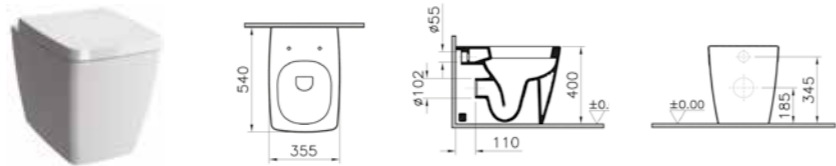

## BACK-TO-WALL WC PANS | M-LINE

PRODUCT CODE:  
5678B003-0075

PRODUCT DESCRIPTION:  
Back-to-wall WC pan

COLOUR: 003 White

WEIGHT (KG): 26

MATERIAL: Vitreous china

COMPATIBLE WITH:  
90-003-001 Toilet seat  
90-003-009 Toilet seat, soft closing