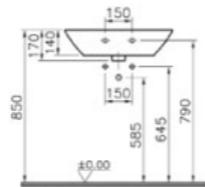

PRODUCT CODE:
4424B003-0001 1TH

PRODUCT DESCRIPTION:
Geo ellipse washbasin, 60cm

COLOUR: 003 White

WEIGHT (KG): 12.7

MATERIAL: Vitreous china