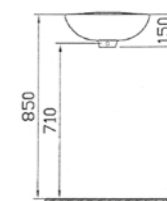

CLOAKROOM WASHBASINS | BS WHITEWARE

PRODUCT CODE:
6140L003-0022 2TH

PRODUCT DESCRIPTION:
Cloakroom basin, 38cm

COLOUR: 003 White

WEIGHT (KG): 5.3

MATERIAL: Vitreous china