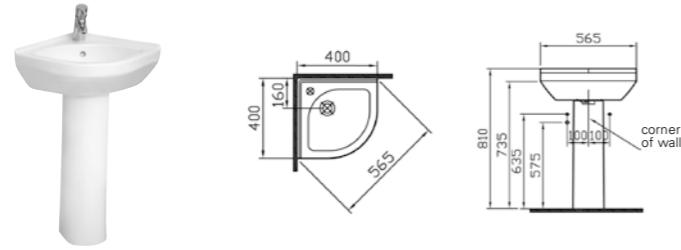

## CORNER BASINS | S50

PRODUCT CODE:  
5306L003-0999 1TH

PRODUCT DESCRIPTION:  
Corner basin, 40cm

COLOUR: 003 White

WEIGHT (KG): 10.4

MATERIAL: Vitreous china

COMPATIBLE WITH:  
6936 Pedestal