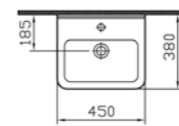

PRODUCT CODE:  
5308L003-0999 1TH

PRODUCT DESCRIPTION:  
Square cloakroom basin, 45cm

COLOUR: 003 White

WEIGHT (KG): 12.7

MATERIAL: Vitreous china

COMPATIBLE WITH:  
5315 Half pedestal, small  
6936 Pedestal