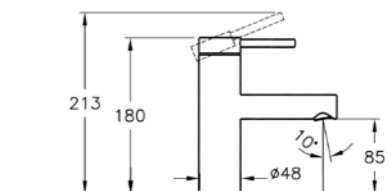

PRODUCT CODE:
A41260

PRODUCT DESCRIPTION:
Basin mixer

WEIGHT (KG): 3