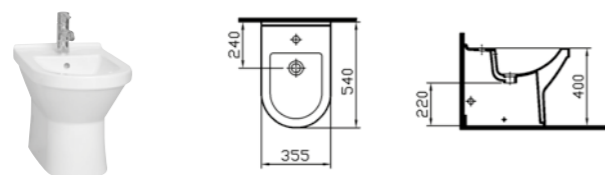

## BIDETS | S50

PRODUCT CODE:  
5325L003-0288 1TH

PRODUCT DESCRIPTION:  
Bidet

COLOUR: 003 White

WEIGHT (KG): 19.7

MATERIAL: Vitreous china

PRODUCT CODE:  
5324L003-0288 1TH

PRODUCT DESCRIPTION:  
Wall-hung bidet, 52cm