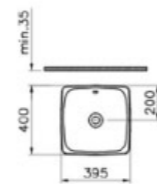

PRODUCT CODE:
5666B003-0012 0TH
5666B003-0016[†] 0TH

PRODUCT DESCRIPTION:
Countertop washbasin, 40cm

COLOUR: 003 White

WEIGHT (KG): 9.7

MATERIAL: Fine fire clay

COMPATIBLE WITH:
6397 Ceramic waste cover

[†]no overflow hole