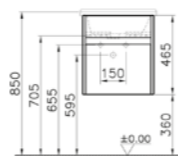

WEIGHT (KG): 17

COMPATIBLE WITH:  
Back-to-wall WC pans

PRODUCT CODE:  
53031 High gloss white  
53033 Oak

PRODUCT DESCRIPTION:  
Compact washbasin unit, 45cm  
(including 5345 basin 1TH)

WEIGHT (KG): 17.4