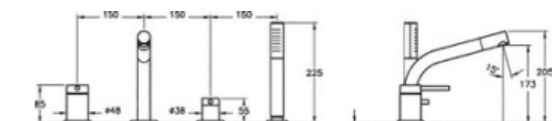

PRODUCT CODE:
A41270

PRODUCT DESCRIPTION:
Deck-mounted 4 hole bath mixer

WEIGHT (KG): 4.7