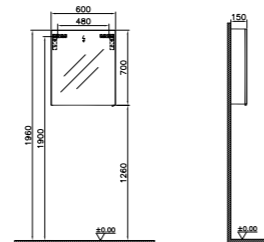

MIRRORS | MIRROR CABINETS

PRODUCT CODE:
57082 High gloss white
56981 Golden cherry
56985 Oak

PRODUCT DESCRIPTION:
Classic mirror cabinet, 60cm, right

WEIGHT (KG): 24