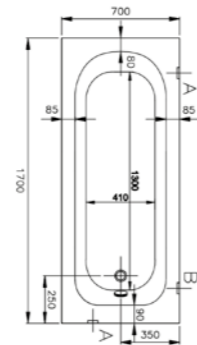

BATHS | OPTIMA SHALLOW

PRODUCT CODE:
54000001000

PRODUCT DESCRIPTION:
Shallow bath, 170x70cm

WEIGHT (KG): 18

MATERIAL: Acrylic

COMPATIBLE WITH:
51480006000 Economy front panel, 170cm
51630006000 Economy end panel, 70cm
59990400000 Leg set, standard height, 55cm
59990998000 Leg set, low height, 43cm