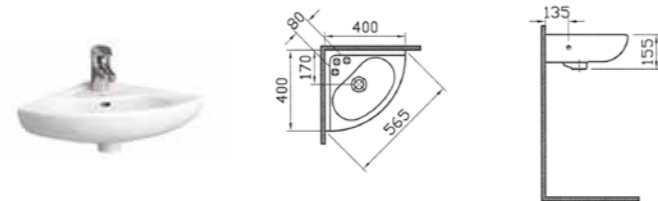

## CORNER BASINS | BS WHITEWARE

PRODUCT CODE:  
6093L003-0001 1TH  
6093L003-0267 2TH

PRODUCT DESCRIPTION:  
Corner basin, 40cm

COLOUR: 003 White

WEIGHT (KG): 7.2

MATERIAL: Vitreous china

COMPATIBLE WITH:  
6968 Pedestal