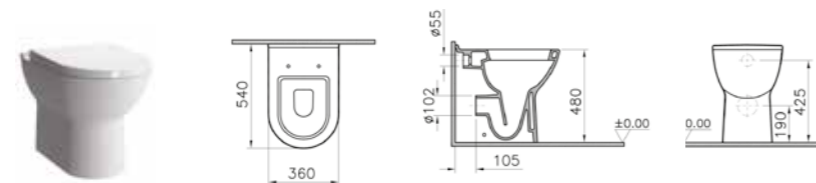

PRODUCT CODE:  
5369L003-0075

PRODUCT DESCRIPTION:  
Back-to-wall WC pan, comfort height

COLOUR: 003 White

WEIGHT (KG): 31.2

MATERIAL: Vitreous china

COMPATIBLE WITH:  
72-003-301 Toilet seat  
72-003-309 Toilet seat, soft closing