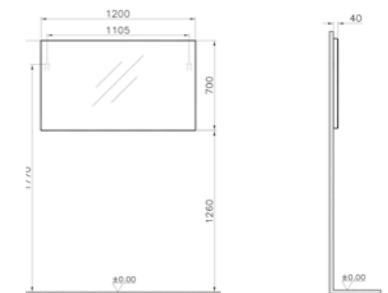

PRODUCT CODE:
56858

PRODUCT DESCRIPTION:
Classic mirror, 120cm

WEIGHT (KG): 15.5