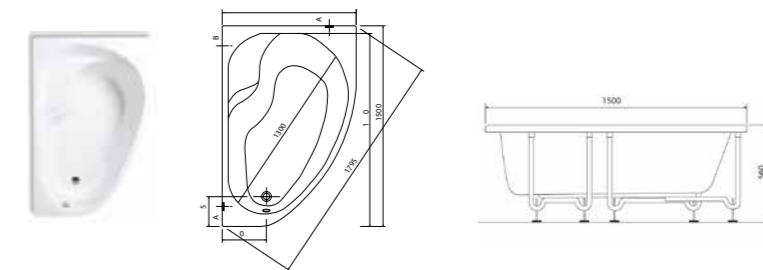

PRODUCT CODE:
50780002000 LH

PRODUCT DESCRIPTION:
Offset bath, 150x100cm

WEIGHT (KG): 23

MATERIAL: Acrylic

COMPATIBLE WITH:
59990079000 Leg set
52490003000 Economy offset bath panel, 150cm