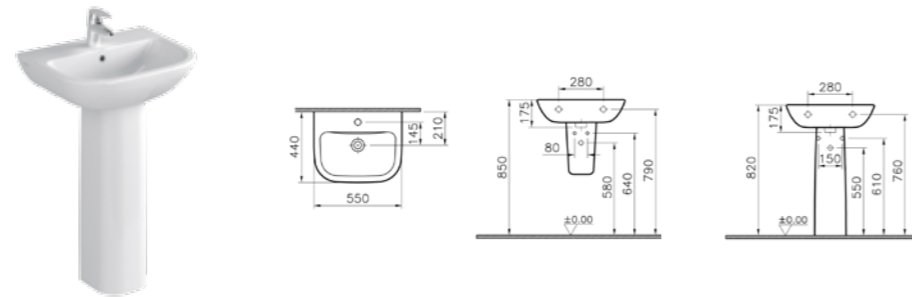

## WASHBASINS | S20

PRODUCT CODE:  
5502L003-0999 1TH  
5502L003-0022 2TH

PRODUCT DESCRIPTION:  
Washbasin, 55cm

COLOUR: 003 White

WEIGHT (KG): 14.18

MATERIAL: Vitreous china

COMPATIBLE WITH:  
5281 Half pedestal, large  
5529 Pedestal