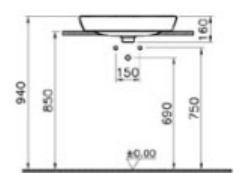

PRODUCT CODE:
5668B003-0012 0TH
5668B003-0016[†] 0TH

PRODUCT DESCRIPTION:
Countertop washbasin, 60cm

COLOUR: 003 White

WEIGHT (KG): 12.6

MATERIAL: Fine fire clay

COMPATIBLE WITH:
6397 Ceramic waste cover

[†]no overflow hole