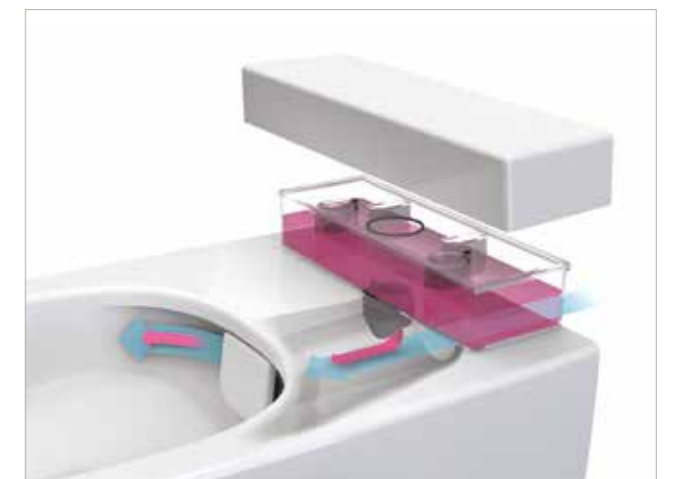

# VITRA RIM-EX

The redesigned bowl of the Vitra RIM-EX collection of WC pans feature a channel free design that eliminates germ reproduction and provides superior hygiene. A water distribution tool has been designed to be easily removed to ensure that every crevice can be thoroughly cleaned.

# VITRA FRESH

Vitra Fresh WC pans include a liquid cleaning tank that dispenses detergent with every flush, cleaning the pan thoroughly and protecting against bacteria. It also shields the flushing mechanism from the corrosive effects of cleaning agents placed in the cistern. This feature is currently only available within the M-Line range.