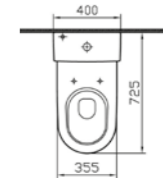

CLOSE-COUPLED WC PANS | MATRIX

PRODUCT CODE:
5140B003-0585 WC pan
5141B003-5282 Cistern

PRODUCT DESCRIPTION:
Close-coupled WC pan (fully back-to-wall)
Close-coupled cistern including fittings

COLOUR: 003 White

WEIGHT (KG): 30.9

MATERIAL: Vitreous china

COMPATIBLE WITH:
30-003-001 Toilet seat
89-003-009 Toilet seat, soft closing