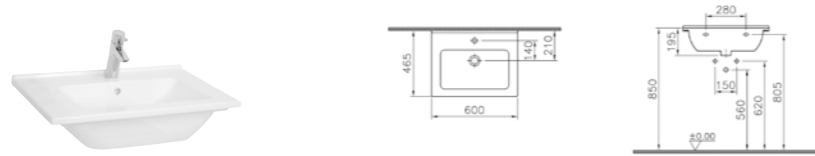

## VANITY BASINS | S50

PRODUCT CODE:  
5407B003-0001 1TH

PRODUCT DESCRIPTION:  
Vanity basin, 60cm

COLOUR: 003 White

WEIGHT (KG): 18.3

MATERIAL: Fine fire clay

PRODUCT CODE:  
5408B003-0001 1TH

PRODUCT DESCRIPTION:  
Vanity basin, 80cm