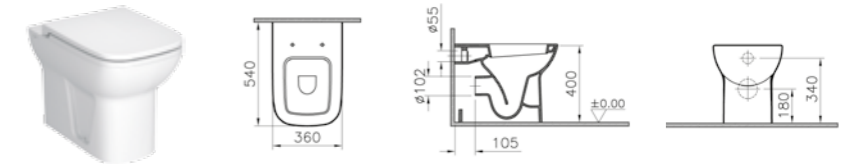

## BACK-TO-WALL WC PANS | S20

PRODUCT CODE:  
5520L003-0075

PRODUCT DESCRIPTION:  
Back-to-wall WC pan

COLOUR: 003 White

WEIGHT (KG): 19.6

MATERIAL: Vitreous china

COMPATIBLE WITH:  
77-003-001 Toilet seat  
77-003-009 Toilet seat, soft closing