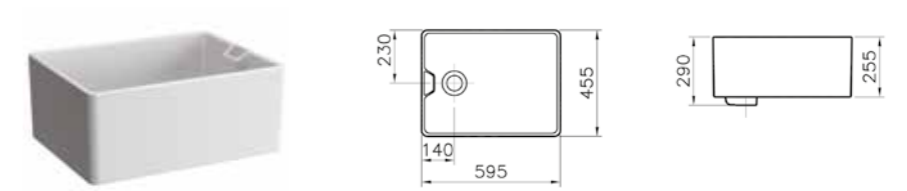

## BELFAST SINKS | BS WHITEWARE

PRODUCT CODE:  
5772B003-0155

PRODUCT DESCRIPTION:  
Belfast sink

COLOUR: 003 White

WEIGHT (KG): 30.0

MATERIAL: Vitreous china