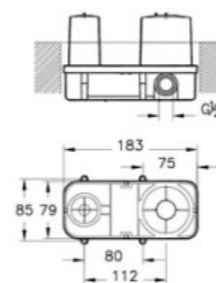

PRODUCT CODE:
A41272

PRODUCT DESCRIPTION:
Compact basin mixer

WEIGHT (KG): 2.8

PRODUCT CODE:
A41271

PRODUCT DESCRIPTION:
Tall basin mixer with pop-up waste

WEIGHT (KG): 3.8

PRODUCT CODE:
A41265

PRODUCT DESCRIPTION:
Tall basin mixer

WEIGHT (KG): 3.6

PRODUCT CODE:
A42239

PRODUCT DESCRIPTION:
Built-in basin mixer, single lever

WEIGHT (KG): 3.6

Must be used in conjunction with A42230

PRODUCT CODE:
A42230

PRODUCT DESCRIPTION:
Built-in basin mixer, concealed part
for A42239

WEIGHT (KG): 0.64

PRODUCT CODE:
A41280

PRODUCT DESCRIPTION:
Built-in basin mixer including concealed part

WEIGHT (KG): 2.8

PRODUCT CODE:
A41263

PRODUCT DESCRIPTION:
Bidet mixer with pop-up waste

WEIGHT (KG): 2.8

PRODUCT CODE:
A41270

PRODUCT DESCRIPTION:
Deck-mounted 4 hole bath mixer

WEIGHT (KG): 4.7

PRODUCT CODE:
A42110

PRODUCT DESCRIPTION:
Mono bath filler

WEIGHT (KG): 2.8