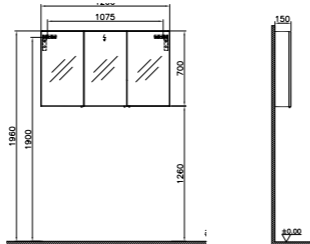

PRODUCT CODE:
57085 High gloss white
56758 Oak

PRODUCT DESCRIPTION:
Classic mirror cabinet, 120cm

WEIGHT (KG): 34