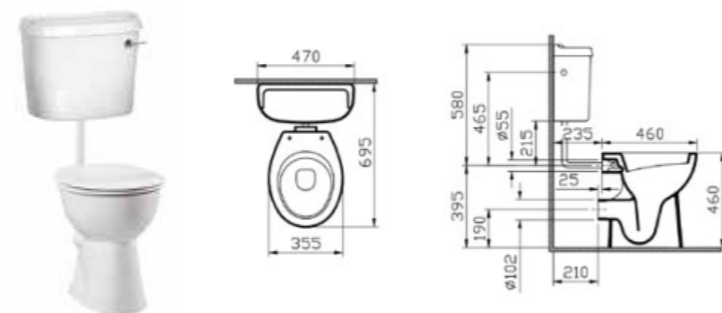

## ACCESSIBLE LOW-LEVEL WC PANS | ARKITEKT

PRODUCT CODE:  
4074L003-0075

PRODUCT DESCRIPTION:  
Low-level WC pan (accessible)

COLOUR: 003 White

WEIGHT (KG): 18.1

MATERIAL: Vitreous china

COMPATIBLE WITH:  
6415L003-0738 Low-level cistern  
ISIS61A-LLCP Low-level fitting pack with spatula lever  
05-003-501 Toilet seat, ring