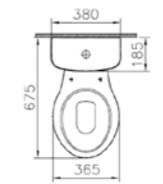

PRODUCT CODE:
6468L003-0353 WC pan
6656S003-5454 Cistern

PRODUCT DESCRIPTION:
Close-coupled WC pan
Close-coupled cistern including fittings

COLOUR: 003 White

WEIGHT (KG): 20.3

MATERIAL: Vitreous china

COMPATIBLE WITH:
23-003-001 Toilet seat
05-003-001 Toilet seat