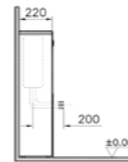

PRODUCT CODE:
52982 High gloss white
52983 Oak

PRODUCT DESCRIPTION:
Floor-standing back-to-wall unit, 60cm
including concealed cistern, excluding
WC pan

WEIGHT (KG): 17

COMPATIBLE WITH:
Back-to-wall WC pans