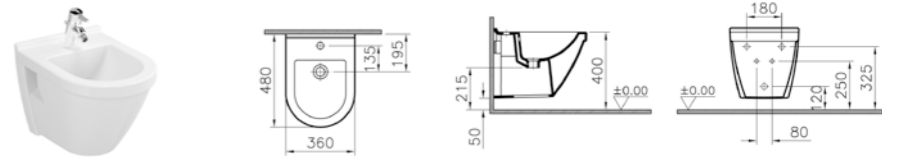

COLOUR: 003 White

WEIGHT (KG): 21.1

MATERIAL: Vitreous china

PRODUCT CODE:  
5420L003-0288 1TH

PRODUCT DESCRIPTION:  
Wall-hung bidet, 48cm, short projection

COLOUR: 003 White

WEIGHT (KG): 18.2

MATERIAL: Vitreous china