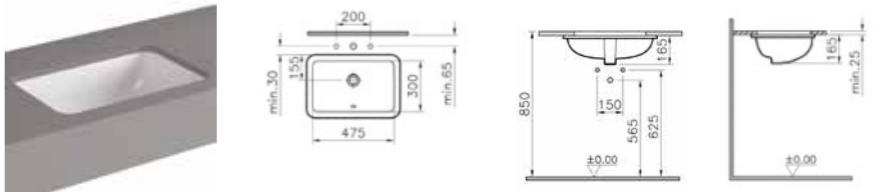

PRODUCT CODE:
5475B003-0618 OTH

PRODUCT DESCRIPTION:
Rectangular undercounter basin, 48cm

COLOUR: 003 White

WEIGHT (KG): 8.7

MATERIAL: Vitreous china