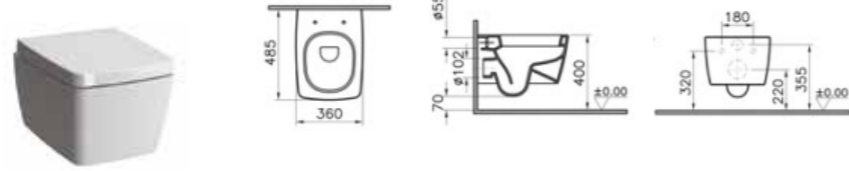

## WALL-HUNG WC PANS | M-LINE

PRODUCT CODE:  
5671B003-0075

PRODUCT DESCRIPTION:  
Wall-hung WC pan, 48cm,  
short projection

COLOUR: 003 White

WEIGHT (KG): 24.6

MATERIAL: Vitreous china

COMPATIBLE WITH:  
90-003-001 Toilet seat  
90-003-009 Toilet seat, soft closing