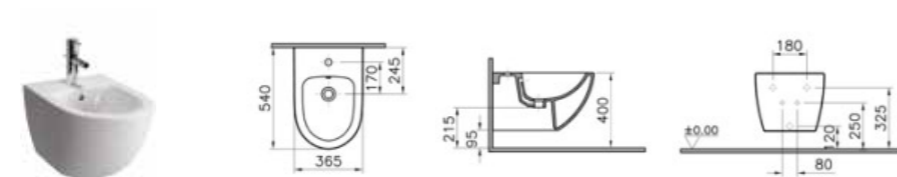

## BIDETS | OPTIONS

PRODUCT CODE:  
4338B003-0288

PRODUCT DESCRIPTION:  
Sento wall-hung bidet

COLOUR: 003 White

WEIGHT (KG): 19.6

MATERIAL: Vitreous china