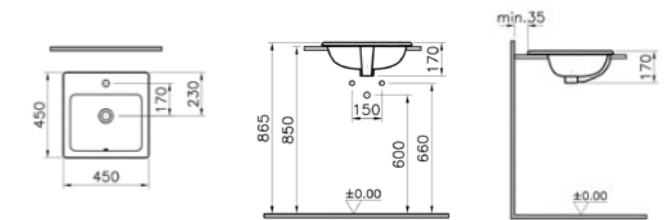

WEIGHT (KG): 8.2

MATERIAL: Vitreous china

PRODUCT CODE:  
5463B003-0001 1TH

PRODUCT DESCRIPTION:  
Square countertop basin, 45cm

COLOUR: 003 White

WEIGHT (KG): 8.5

MATERIAL: Vitreous china

PRODUCT CODE:  
5464B003-0001 1TH