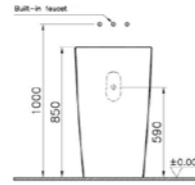

## MONOBLOC WASHBASINS | M-LINE

PRODUCT CODE:  
5670B003-0016 0TH

PRODUCT DESCRIPTION:  
Monobloc washbasin, 50cm,  
no overflow hole

COLOUR: 003 White

WEIGHT (KG): 65.8

MATERIAL: Fine fire clay

COMPATIBLE WITH:  
6397 Ceramic waste cover