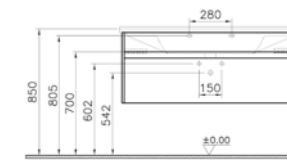

WEIGHT (KG): 60.1

PRODUCT CODE:  
57082 High gloss white  
56985 Oak

PRODUCT DESCRIPTION:  
Classic mirror cabinet, 60cm, right

WEIGHT (KG): 24

PRODUCT CODE:  
57083 High gloss white  
56748 Oak

PRODUCT DESCRIPTION:  
Classic mirror cabinet, 80cm