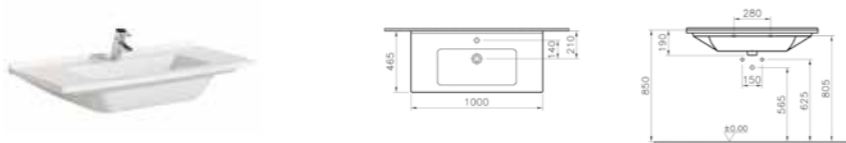

COLOUR: 003 White

WEIGHT (KG): 21.4

MATERIAL: Fine fire clay

PRODUCT CODE:  
5479B003-0001 1TH

PRODUCT DESCRIPTION:  
Vanity basin, 100cm

COLOUR: 003 White

WEIGHT (KG): 28.5

MATERIAL: Fine fire clay