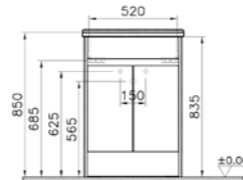

PRODUCT CODE:
52980 High gloss white
52981 Oak

PRODUCT DESCRIPTION:
Floor-standing washbasin unit, 60cm
(including 5407 basin 1TH)

WEIGHT (KG): 37