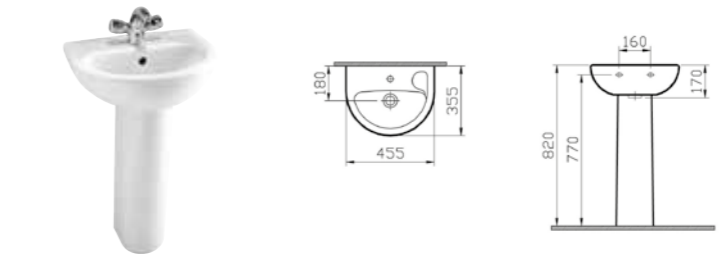

WASHBASINS | MILTON

PRODUCT CODE:
4311L003-0999 1TH
4311L003-0885 2TH

PRODUCT DESCRIPTION:
Cloakroom washbasin, 45cm

COLOUR: 003 White

WEIGHT (KG): 10.33

MATERIAL: Vitreous china

COMPATIBLE WITH:
6408 Pedestal