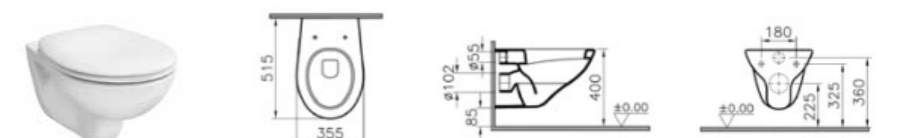

PRODUCT CODE:
6107L003-0075

PRODUCT DESCRIPTION:
Wall-hung WC pan

COLOUR: 003 White

WEIGHT (KG): 14

MATERIAL: Vitreous china

COMPATIBLE WITH:
05-003-001 Toilet seat