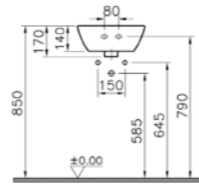

PRODUCT CODE:
4422B003-0001 1TH

PRODUCT DESCRIPTION:
Geo round washbasin, 38cm

COLOUR: 003 White

WEIGHT (KG): 9.85

MATERIAL: Vitreous china