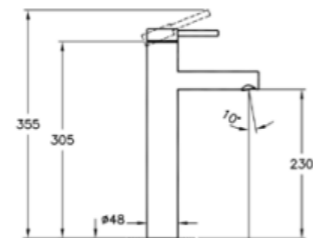

PRODUCT CODE:
A41271

PRODUCT DESCRIPTION:
Tall basin mixer with pop-up waste

WEIGHT (KG): 3.8