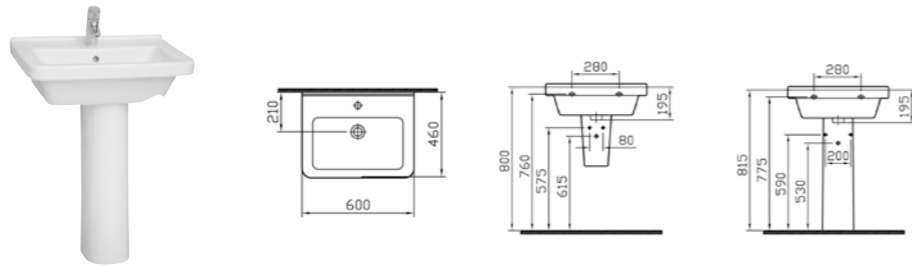

PRODUCT CODE:
5310L003-0999 1TH

PRODUCT DESCRIPTION:
Square washbasin, 60cm

COLOUR: 003 White

WEIGHT (KG): 17.5

MATERIAL: Vitreous china

COMPATIBLE WITH:
5316 Half pedestal, large
6936 Pedestal