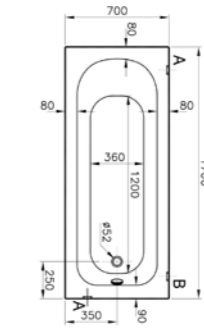

BATHS | OPTIMA

PRODUCT CODE:
50820001000

PRODUCT DESCRIPTION:
Standard bath, 170x70cm

WEIGHT (KG): 19

MATERIAL: Acrylic

COMPATIBLE WITH:
59990038000 Leg set
51480006000 Economy front panel, 170cm
51630006000 Economy end panel, 70cm