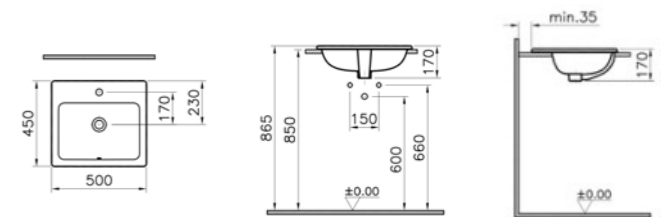

PRODUCT CODE:
5464B003-0001 1TH

PRODUCT DESCRIPTION:
Square countertop basin, 50cm

COLOUR: 003 White

WEIGHT (KG): 9.16

MATERIAL: Vitreous china