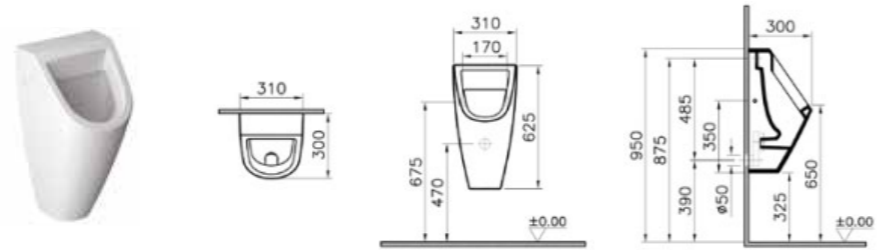

## SYPHONIC URINALS | S20

PRODUCT CODE:  
5462B003-0309

PRODUCT DESCRIPTION:  
Syphonic urinal – back inlet

COLOUR: 003 White

WEIGHT (KG): 14.5

MATERIAL: Vitreous china

PRODUCT CODE:  
5461B003-0199  
5461B003-5330 Battery  
5461B003-5331 Electronic