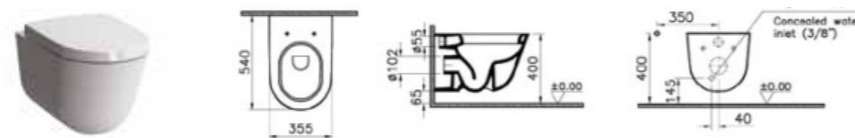

## WALL-HUNG WC PANS | OPTIONS

PRODUCT CODE:  
5693B003-0075

PRODUCT DESCRIPTION:  
Mondo wall-hung WC pan

COLOUR: 003 White

WEIGHT (KG): 25.9

MATERIAL: Vitreous china

COMPATIBLE WITH:  
89-003-001 Toilet seat  
89-003-009 Toilet seat, soft closing