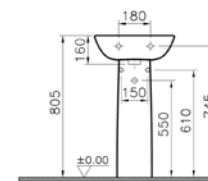

CLOAKROOM WASHBASINS | S20

PRODUCT CODE:
5500L003-0999 1TH
5500L003-0022 2TH

PRODUCT DESCRIPTION:
Cloakroom washbasin, 45cm

COLOUR: 003 White

WEIGHT (KG): 10.42

MATERIAL: Vitreous china

COMPATIBLE WITH:
5500 Half pedestal, small
5529 Pedestal