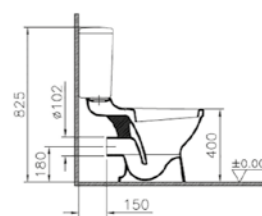

PRODUCT CODE:
6468L003-0353 WC pan
6656S003-5454 Cistern

PRODUCT DESCRIPTION:
Close-coupled WC pan
Close-coupled cistern including fittings

COLOUR: 003 White

WEIGHT (KG): 20.3

MATERIAL: Vitreous china

COMPATIBLE WITH:
23-003-001 Toilet seat
05-003-001 Toilet seat