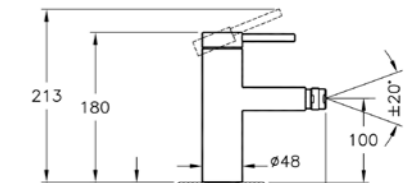

PRODUCT CODE:
A41263

PRODUCT DESCRIPTION:
Bidet mixer with pop-up waste

WEIGHT (KG): 2.8