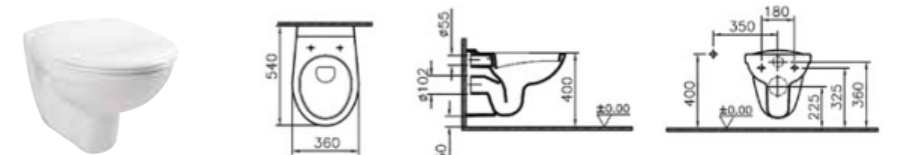

PRODUCT CODE:  
6855L003-0353

PRODUCT DESCRIPTION:  
Wall-hung WC pan

COLOUR: 003 White

WEIGHT (KG): 15.4

MATERIAL: Vitreous china

COMPATIBLE WITH:  
05-003-001 Toilet seat

PRODUCT CODE:  
6107L003-0075

PRODUCT DESCRIPTION:  
Wall-hung WC pan