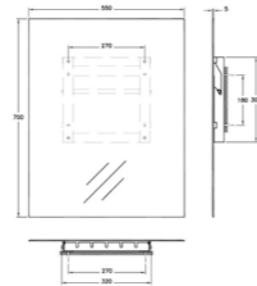

WEIGHT (KG): 7

PRODUCT CODE:  
A44632

PRODUCT DESCRIPTION:  
Slim horizontal mirror, 90x45cm

WEIGHT (KG): 7

PRODUCT CODE:  
A44005

PRODUCT DESCRIPTION:  
Capricorn mirror, 70x55cm

WEIGHT (KG): 6.7