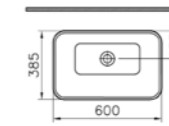

COLOUR: 003 White

WEIGHT (KG): 9.75

MATERIAL: Vitreous china

PRODUCT CODE:  
4425B003-0016 0TH

PRODUCT DESCRIPTION:  
Geo rectangular bowl, 60cm,  
no overflow hole

COLOUR: 003 White

WEIGHT (KG): 12.37

MATERIAL: Vitreous china