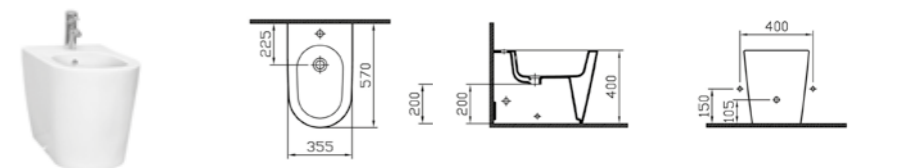

## BIDETS | MATRIX

PRODUCT CODE:  
5143B003-0288 1TH

PRODUCT DESCRIPTION:  
Bidet

COLOUR: 003 White

WEIGHT (KG): 30.1

MATERIAL: Vitreous china

PRODUCT CODE:  
5174B003-0288 1TH

PRODUCT DESCRIPTION:  
Wall-hung bidet