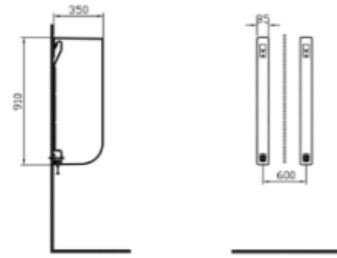

URINAL SEPARATORS | MATRIX

PRODUCT CODE:
5129B003-0155

PRODUCT DESCRIPTION:
Urinal separator

COLOUR: 003 White

WEIGHT (KG): 11.3

MATERIAL: Fine fire clay

URINAL SEPARATORS | ARKITEKT

PRODUCT CODE:
6902L003-0155

PRODUCT DESCRIPTION:
Urinal separator

COLOUR: 003 White

WEIGHT (KG): 10

MATERIAL: Vitreous china