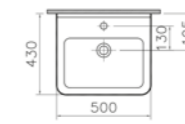

PRODUCT CODE:  
5460L003-0999 1TH

PRODUCT DESCRIPTION:  
Square cloakroom basin, 50cm

COLOUR: 003 White

WEIGHT (KG): 15.4

MATERIAL: Vitreous china

COMPATIBLE WITH:  
5315 Half pedestal, small  
6936 Pedestal