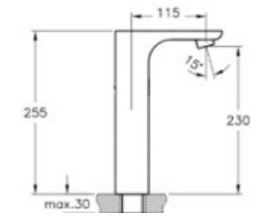

PRODUCT CODE:
A47064

PRODUCT DESCRIPTION:
Infrared controlled tall basin mixer
(mains)

WEIGHT (KG): 2.7