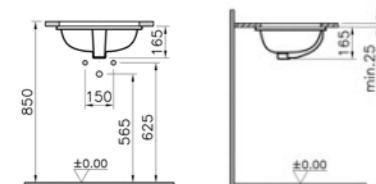

COUNTERTOP BASINS | S20

PRODUCT CODE:
5473B003-0642 0TH

PRODUCT DESCRIPTION:
Square countertop basin, 45cm

COLOUR: 003 White

WEIGHT (KG): 7.6

MATERIAL: Vitreous china