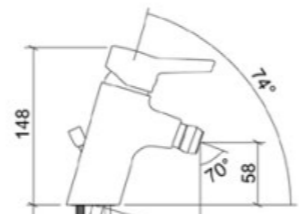

PRODUCT CODE:
A40462

PRODUCT DESCRIPTION:
Bidet mixer

WEIGHT (KG): 1.9