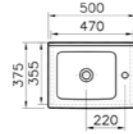

FURNITURE | S50

PRODUCT CODE:
52978 High gloss white
52979 Oak

PRODUCT DESCRIPTION:
Compact floor-standing
washbasin unit, 50cm
(including 5346 basin 1TH)

WEIGHT (KG): 30.4