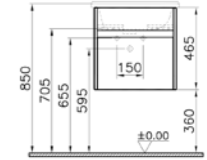

PRODUCT CODE:
53035 High gloss white
53037 Oak

PRODUCT DESCRIPTION:
Compact washbasin unit, 50cm
(including 5346 basin 1TH)

WEIGHT (KG): 23.6