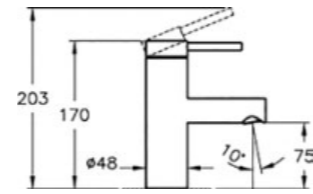

PRODUCT CODE:
A41272

PRODUCT DESCRIPTION:
Compact basin mixer

WEIGHT (KG): 2.8