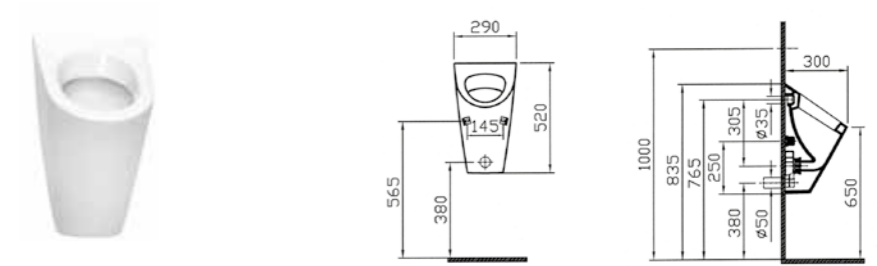

## SYPHONIC URINALS | MATRIX

PRODUCT CODE:  
5128B003-0199

PRODUCT DESCRIPTION:  
Syphonic urinal – back inlet

COLOUR: 003 White

WEIGHT (KG): 24.9

MATERIAL: Vitreous china