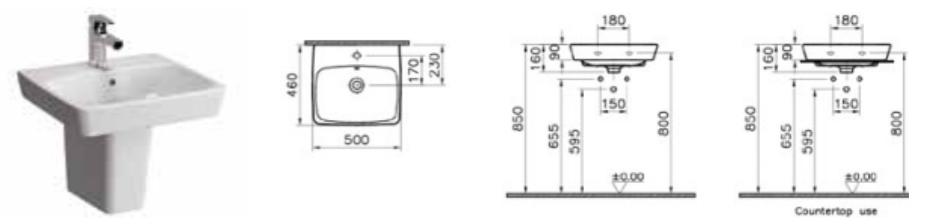

PRODUCT CODE:
5661B003-0973 1TH
5661B003-0937' 1TH

PRODUCT DESCRIPTION:
Washbasin, 50cm, for wall-hung
and countertop use

COLOUR: 003 White

WEIGHT (KG): 13.9

MATERIAL: Vitreous china

COMPATIBLE WITH:
4456 Half pedestal
4457 Pedestal
6397 Ceramic waste cover

'no overflow hole