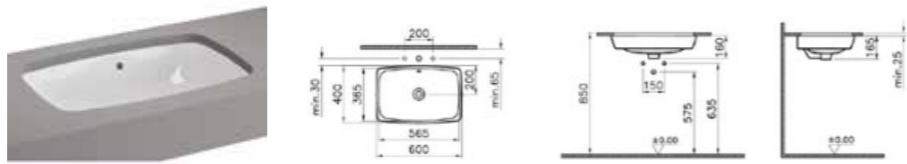

PRODUCT CODE:
5668B003-1082 OTH
5668B003-1083' OTH

PRODUCT DESCRIPTION:
Undercounter washbasin, 57cm

COLOUR: 003 White

WEIGHT (KG): 12.6

MATERIAL: Fine fire clay

COMPATIBLE WITH:
6397 Ceramic waste cover

*no overflow hole