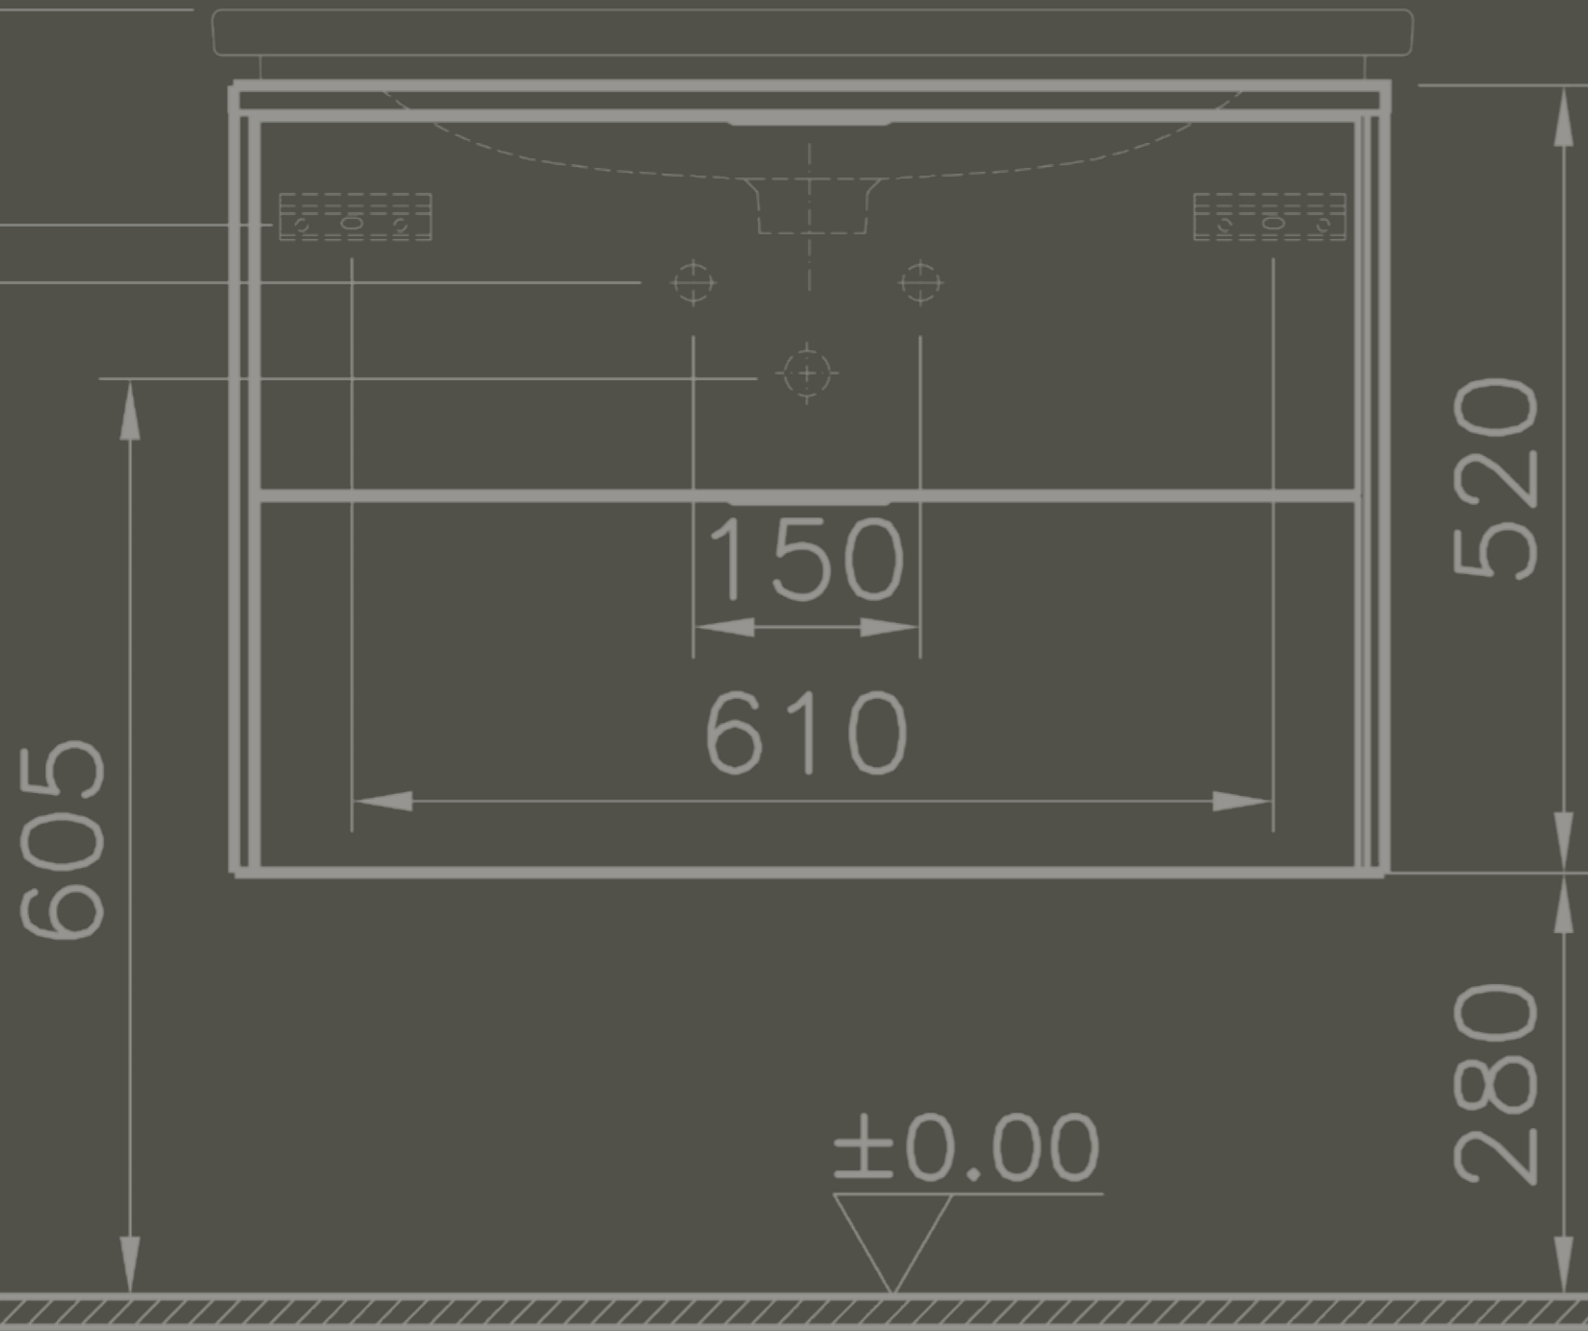

WASHBASINS	40
FURNITURE	66
WC PANS & BIDETS	73
URINALS	87
ACCESSIBLE	93
BATHS	98
BRASSWARE & ACCESSORIES	106