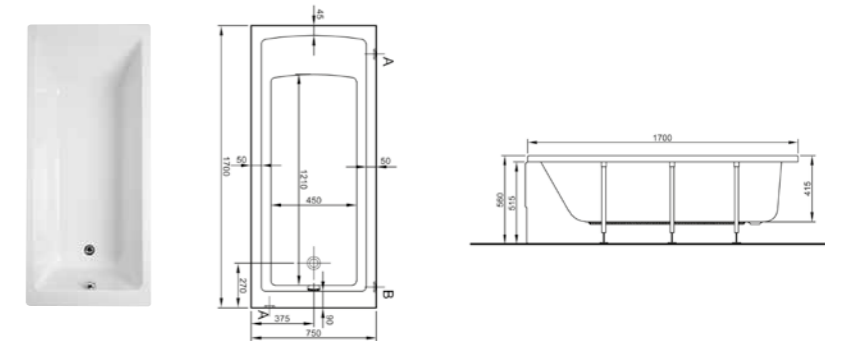

PRODUCT CODE:
52280001000

PRODUCT DESCRIPTION:
Bath, 170x75cm

WEIGHT (KG): 22

MATERIAL: Acrylic

COMPATIBLE WITH:
59990228000 Leg set
54910001000 Flat front panel, 170cm
54940001000 Flat end panel, 75cm