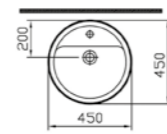

SEMI-RECESSED BASINS | MATRIX

PRODUCT CODE:
5146B003-0001 1TH

PRODUCT DESCRIPTION:
Round semi-recessed basin, 45cm

COLOUR: 003 White

WEIGHT (KG): 11.21

MATERIAL: Fine fire clay