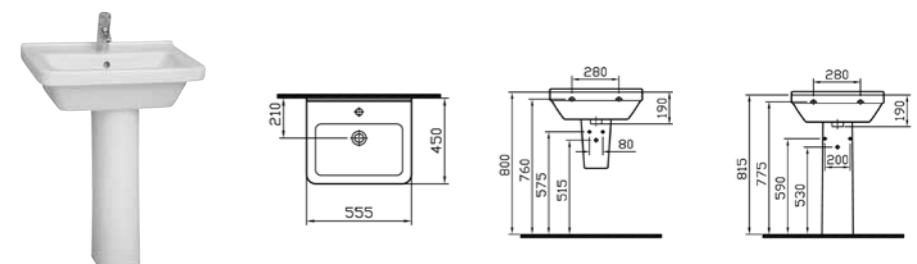

PRODUCT CODE:
5309L003-0999 1TH

PRODUCT DESCRIPTION:
Square washbasin, 55cm

COLOUR: 003 White

WEIGHT (KG): 16.5

MATERIAL: Vitreous china

COMPATIBLE WITH:
5316 Half pedestal, large
6936 Pedestal