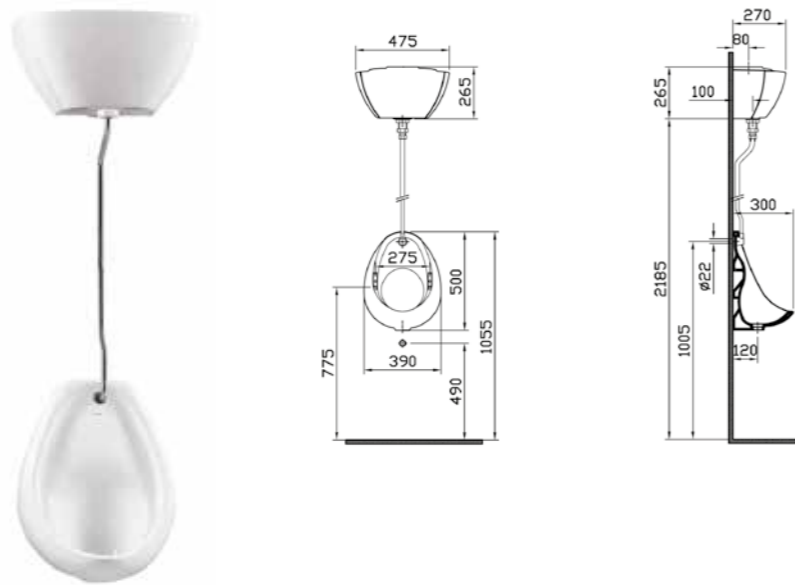

STANDARD URINALS | ARKITEKT

PRODUCT CODE:
6564L003-0198

PRODUCT DESCRIPTION:
Standard urinal – top inlet

COLOUR: 003 White

WEIGHT (KG): 12

MATERIAL: Vitreous china

COMPATIBLE WITH:
6954 Urinal cistern (13.5 litre max)
Exposed cistern fitting pack
DSY9900 Auto syphon and pet
cock pack

Exposed cistern fittings pack:

1. UFS6001 1 Urinal
2. UFS6011 2 Urinals
3. UFS6021 3 Urinals
4. UFS6031 4 Urinals
5. UFS6041 5 Urinals

PACK CONTAINS:

1. Chrome sparge pipes
2. Spreader
3. Domed waste
4. Urinal hangers