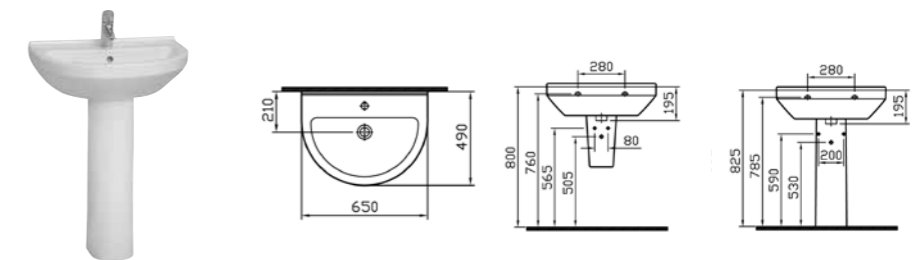

PRODUCT CODE:
5303L003-0999 1TH

PRODUCT DESCRIPTION:
Round washbasin, 65cm

COLOUR: 003 White

WEIGHT (KG): 19.9

MATERIAL: Vitreous china

COMPATIBLE WITH:
5316 Half pedestal, large
6936 Pedestal