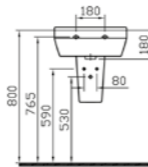

## CLOAKROOM WASHBASINS | S50

PRODUCT CODE:  
5300L003-0999 1TH

PRODUCT DESCRIPTION:  
Round cloakroom washbasin, 45cm

COLOUR: 003 White

WEIGHT (KG): 11.8

MATERIAL: Vitreous china

COMPATIBLE WITH:  
5315 Half pedestal, small  
6936 Pedestal