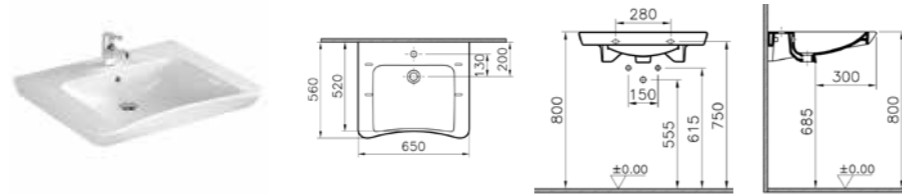

PRODUCT CODE:
5291B003-0001 1TH

PRODUCT DESCRIPTION:
Accessible basin, 65cm

COLOUR: 003 White

WEIGHT (KG): 18

MATERIAL: Vitreous china