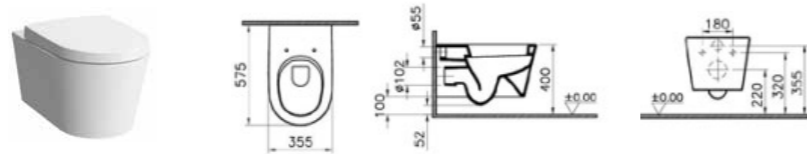

## WALL-HUNG WC PANS | MATRIX

PRODUCT CODE:  
5173B003-0075

PRODUCT DESCRIPTION:  
Wall-hung WC pan

COLOUR: 003 White

WEIGHT (KG): 40

MATERIAL: Vitreous china

COMPATIBLE WITH:  
30-003-001 Toilet seat  
89-003-009 Toilet seat, soft closing