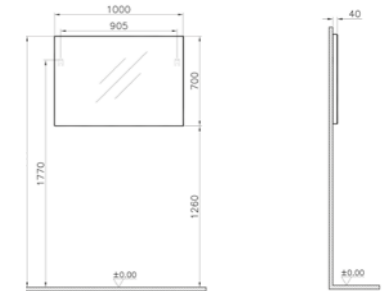

PRODUCT CODE:
56857

PRODUCT DESCRIPTION:
Classic mirror, 100cm

WEIGHT (KG): 12