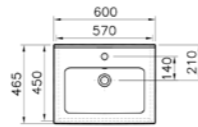

PRODUCT CODE:
52980 High gloss white
52981 Oak

PRODUCT DESCRIPTION:
Floor-standing washbasin unit, 60cm
(including 5407 basin 1TH)

WEIGHT (KG): 37