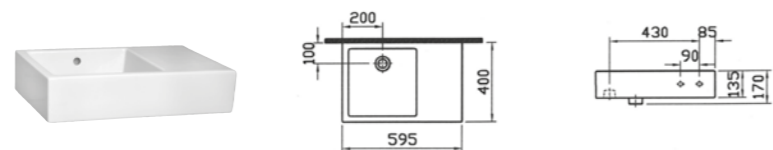

PRODUCT CODE:
4234B003-0012 0TH

PRODUCT DESCRIPTION:
K basin, 60x40cm

COLOUR: 003 White

WEIGHT (KG): 15.3

MATERIAL: Vitreous china