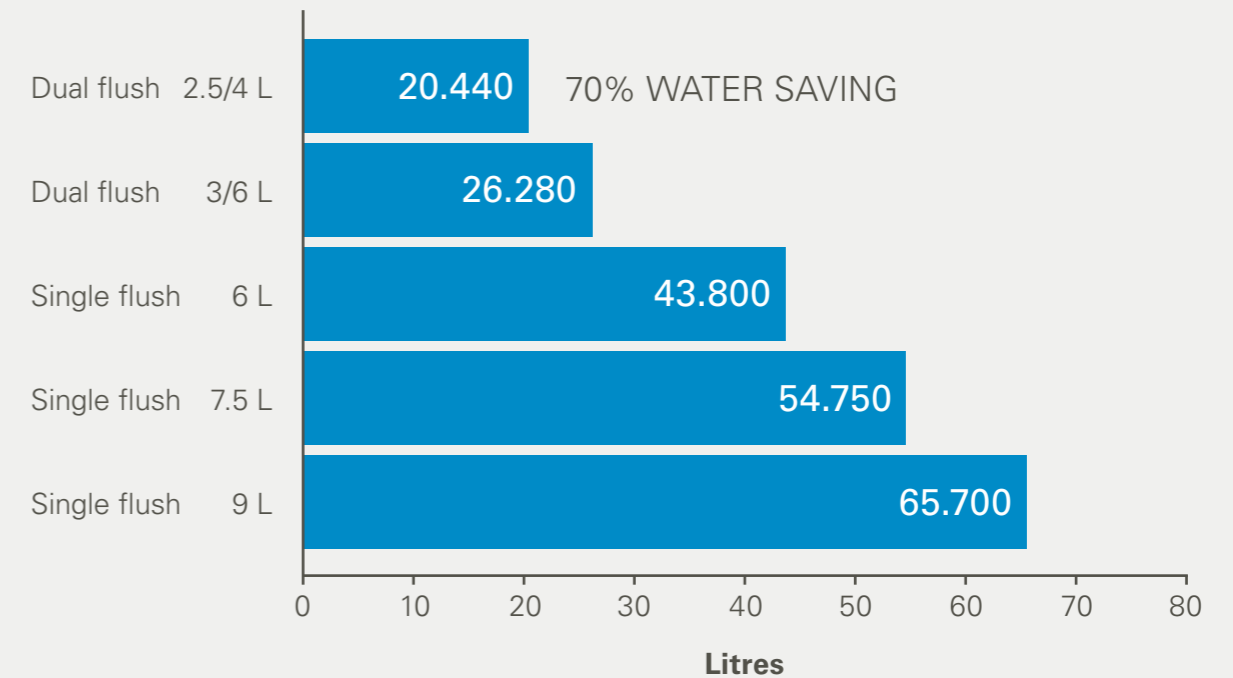

### WATER SAVING RATE FOR WC PANS PER YEAR:

\* Based on 4 people each flushing 5 times per day

All Vitra concealed cisterns are equipped with fill valves and by adjusting the gauge, it is possible to operate the cistern with 2.5/4 L or 3/6 L flow performance.