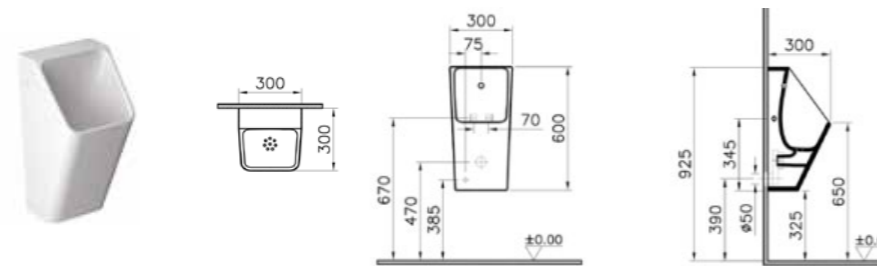

PRODUCT CODE:
5461B003-0199
5461B003-5330 Battery
5461B003-5331 Electronic

PRODUCT DESCRIPTION:
Syphonic urinal – back inlet

COLOUR: 003 White

WEIGHT (KG): 17.3

MATERIAL: Vitreous china