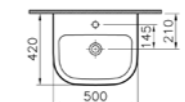

PRODUCT CODE:  
5501L003-0999 1TH  
5501L003-0022 2TH

PRODUCT DESCRIPTION:  
Cloakroom washbasin, 50cm

COLOUR: 003 White

WEIGHT (KG): 11.5

MATERIAL: Vitreous china

COMPATIBLE WITH:  
5500 Half pedestal, small  
5529 Pedestal