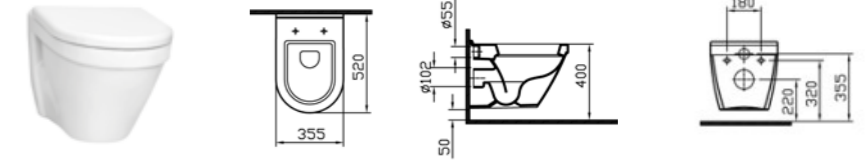

PRODUCT CODE:  
5318L003-0075

PRODUCT DESCRIPTION:  
Wall-hung WC pan

COLOUR: 003 White

WEIGHT (KG): 23.4

MATERIAL: Vitreous china

COMPATIBLE WITH:  
72-003-301 Toilet seat  
72-003-309 Toilet seat, soft closing