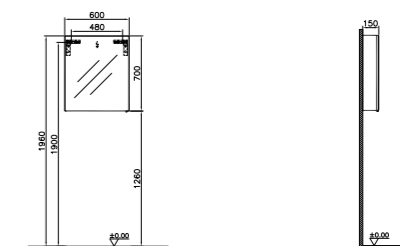

PRODUCT CODE:
57082 High gloss white
56981 Golden cherry

PRODUCT DESCRIPTION:
Classic mirror cabinet, 60cm, right

WEIGHT (KG): 24