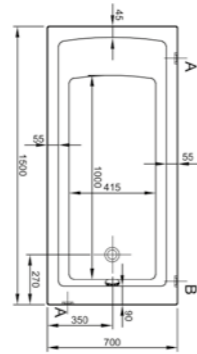

PRODUCT CODE:
52510001000

PRODUCT DESCRIPTION:
Bath, 150x70cm

WEIGHT (KG): 19

MATERIAL: Acrylic

COMPATIBLE WITH:
59990251000 Leg set
54890001000 Flat front panel, 150cm
54930001000 Flat end panel, 70cm