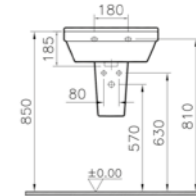

PRODUCT CODE:  
5460L003-0999 1TH

PRODUCT DESCRIPTION:  
Square cloakroom basin, 50cm

COLOUR: 003 White

WEIGHT (KG): 15.4

MATERIAL: Vitreous china

COMPATIBLE WITH:  
5315 Half pedestal, small  
6936 Pedestal