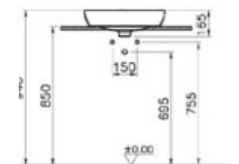

PRODUCT CODE:
5667B003-0012 0TH
5667B003-0016[†] 0TH

PRODUCT DESCRIPTION:
Countertop washbasin, 50cm

COLOUR: 003 White

WEIGHT (KG): 12.4

MATERIAL: Fine fire clay

COMPATIBLE WITH:
6397 Ceramic waste cover

[†]no overflow hole