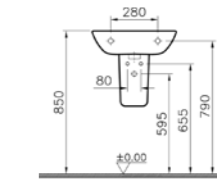

PRODUCT CODE:  
5501L003-0999 1TH  
5501L003-0022 2TH

PRODUCT DESCRIPTION:  
Cloakroom washbasin, 50cm

COLOUR: 003 White

WEIGHT (KG): 11.5

MATERIAL: Vitreous china

COMPATIBLE WITH:  
5500 Half pedestal, small  
5529 Pedestal