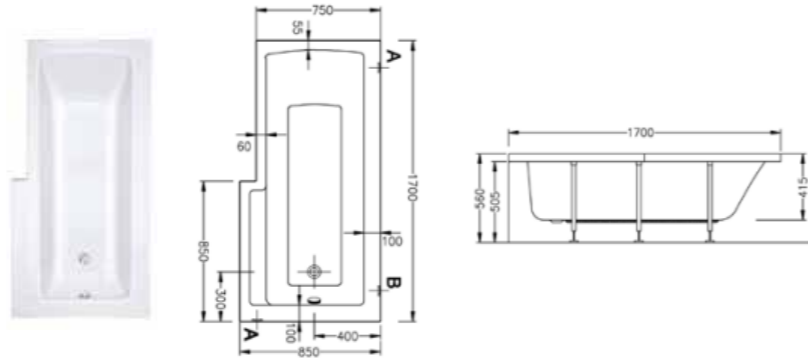

## BATHS | NEON

PRODUCT CODE:  
55380001000 RH

PRODUCT DESCRIPTION:  
Shower bath, 170x85x75cm

WEIGHT (KG): 25.7

MATERIAL: Acrylic

COMPATIBLE WITH:  
59990538000 Leg set  
55400001000 Dedicated front panel, 170cm  
51640001000 Dedicated end panel, 75cm  
NESC150 Shower screen