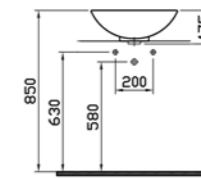

PRODUCT CODE:
4324B003-0012

PRODUCT DESCRIPTION:
Countertop vanity basin, 42cm

COLOUR: 003 White

WEIGHT (KG): 7.0

MATERIAL: Vitreous china