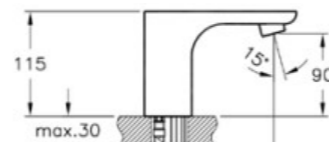

PRODUCT CODE:
A47063

PRODUCT DESCRIPTION:
Infrared controlled basin tap
(battery)

WEIGHT (KG): 2.2