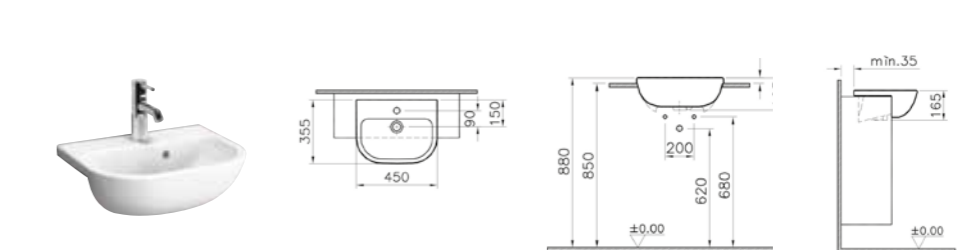

## SEMI-RECESSED BASINS | S20

PRODUCT CODE:  
5521B003-0001 1TH

PRODUCT DESCRIPTION:  
Semi-recessed basin, 45cm

COLOUR: 003 White

WEIGHT (KG): 10.5

MATERIAL: Vitreous china

PRODUCT CODE:  
5524B003-0001 1TH  
5524B003-0022 2TH