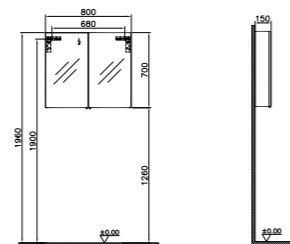

PRODUCT CODE:
57083 High gloss white
56744 Golden cherry
56748 Oak

PRODUCT DESCRIPTION:
Classic mirror cabinet, 80cm

WEIGHT (KG): 28