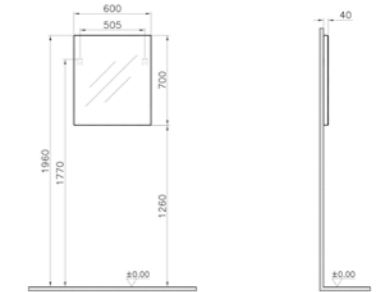

PRODUCT CODE:
A44287

PRODUCT DESCRIPTION:
WC brush holder

WEIGHT (KG): 0.65

PRODUCT CODE:
A44081

PRODUCT DESCRIPTION:
Robe hook

WEIGHT (KG): 0.25

PRODUCT CODE:
A44054

PRODUCT DESCRIPTION:
3lt Waste bin

WEIGHT (KG): 0.82

PRODUCT CODE:
A44055

PRODUCT DESCRIPTION:
5lt Waste bin

WEIGHT (KG): 1.31

PRODUCT CODE:
A44056

PRODUCT DESCRIPTION:
12lt Waste bin

WEIGHT (KG): 2.1

MIRRORS | UNIVERSAL

PRODUCT CODE:
56855

PRODUCT DESCRIPTION:
Classic mirror, 60cm

WEIGHT (KG): 6