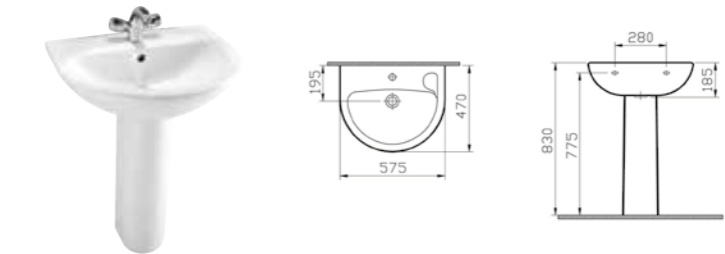

PRODUCT CODE:  
4313L003-0999 1TH  
4313L003-0022 2TH

PRODUCT DESCRIPTION:  
Washbasin, 57cm

COLOUR: 003 White

WEIGHT (KG): 15.49

MATERIAL: Vitreous china

COMPATIBLE WITH:  
6408 Pedestal