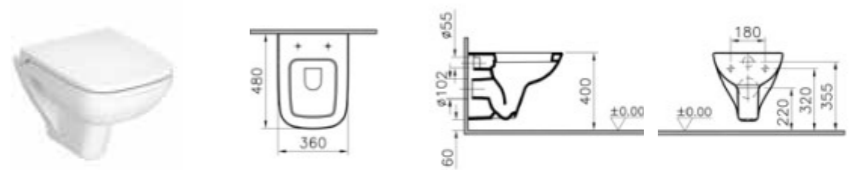

## WALL-HUNG WC PANS | S20

PRODUCT CODE:  
5505L003-0101

PRODUCT DESCRIPTION:  
Wall-hung WC pan, 48cm,  
short projection

COLOUR: 003 White

WEIGHT (KG): 15.6

MATERIAL: Vitreous china

COMPATIBLE WITH:  
77-003-001 Toilet seat  
77-003-009 Toilet seat, soft closing