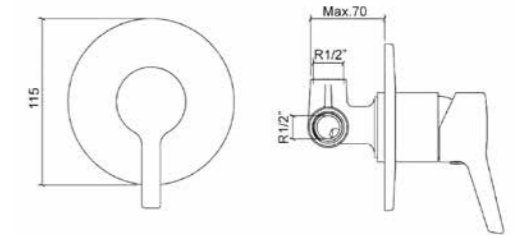

PRODUCT CODE:
A40465

PRODUCT DESCRIPTION:
Built-in shower mixer
(handshower not included)

WEIGHT (KG): 1.5