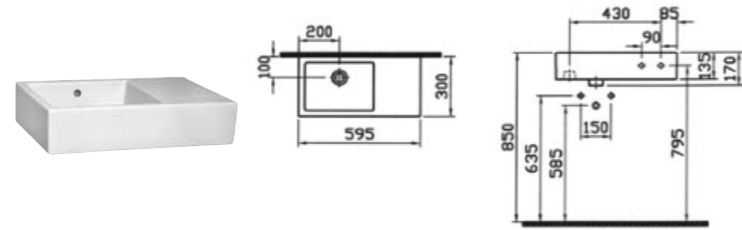

## ACCESSIBLE WASHBASINS | ARKITEKT

PRODUCT CODE:  
4249B003-0012

PRODUCT DESCRIPTION:  
K basin, 60x30cm

COLOUR: 003 White

WEIGHT (KG): 14

MATERIAL: Vitreous china

PRODUCT CODE:  
4234B003-0012 0TH

PRODUCT DESCRIPTION:  
K basin, 60x40cm