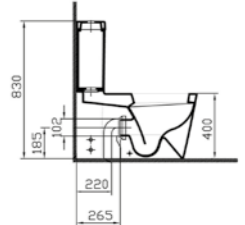

CLOSE-COUPLED WC PANS | MATRIX

PRODUCT CODE:
5140B003-0585 WC pan
5141B003-5282 Cistern

PRODUCT DESCRIPTION:
Close-coupled WC pan (fully back-to-wall)
Close-coupled cistern including fittings

COLOUR: 003 White

WEIGHT (KG): 30.9

MATERIAL: Vitreous china

COMPATIBLE WITH:
30-003-001 Toilet seat
89-003-009 Toilet seat, soft closing