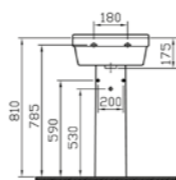

PRODUCT CODE:  
5308L003-0999 1TH

PRODUCT DESCRIPTION:  
Square cloakroom basin, 45cm

COLOUR: 003 White

WEIGHT (KG): 12.7

MATERIAL: Vitreous china

COMPATIBLE WITH:  
5315 Half pedestal, small  
6936 Pedestal