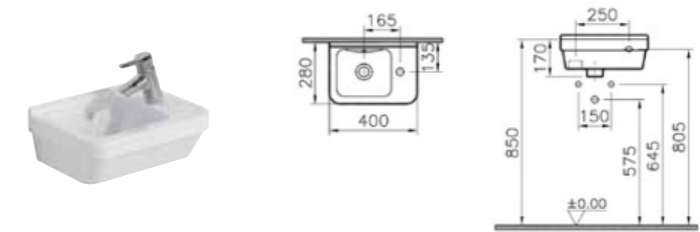

PRODUCT CODE:
5343L003-0029 RH 1TH

PRODUCT DESCRIPTION:
Compact basin, 40x28cm

COLOUR: 003 White

WEIGHT (KG): 9

MATERIAL: Vitreous china