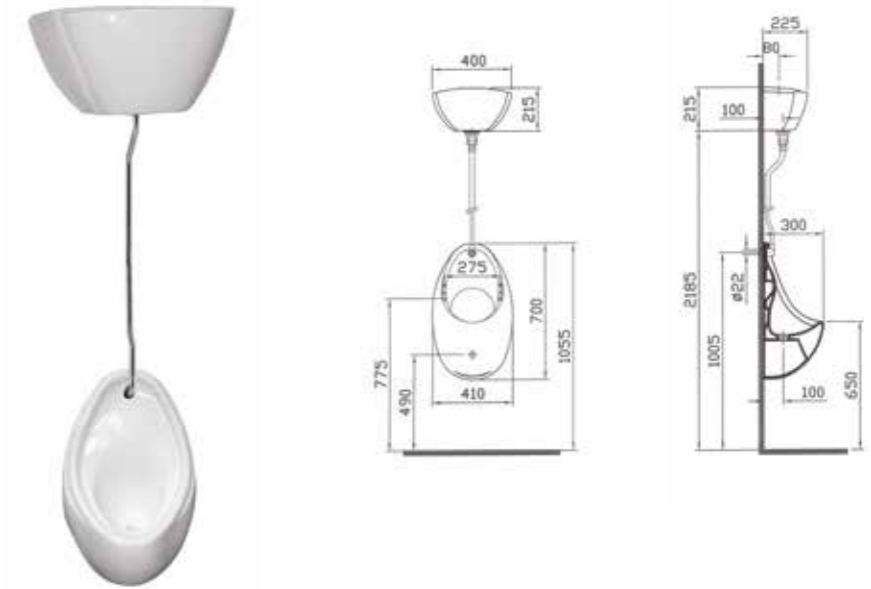

PRODUCT CODE:
4319B003-0210

PRODUCT DESCRIPTION:
Concealed trap urinal – top inlet

COLOUR: 003 White

WEIGHT (KG): 13

MATERIAL: Vitreous china

COMPATIBLE WITH:
6954 Urinal cistern (13.5 litre max)
Exposed cistern fitting pack
DSY9900 Auto syphon and pet
cock pack

Exposed cistern fittings pack:

1. UFS6001 1 Urinal
2. UFS6011 2 Urinals
3. UFS6021 3 Urinals
4. UFS6031 4 Urinals
5. UFS6041 5 Urinals

PACK CONTAINS:

1. Chrome sparge pipes
2. Spreader
3. Domed waste
4. Urinal hangers