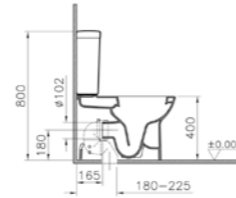

CLOSE-COUPLED WC PANS | S20

PRODUCT CODE:
5512L003-0585 WC pan
5514S003-5284 Cistern

PRODUCT DESCRIPTION:
Close-coupled WC pan (fully back-to-wall)
Close-coupled cistern including fittings

COLOUR: 003 White

WEIGHT (KG): 36.8

MATERIAL: Vitreous china

COMPATIBLE WITH:
77-003-001 Toilet seat
77-003-009 Toilet seat, soft closing