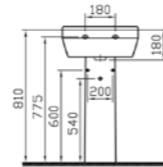

## CLOAKROOM WASHBASINS | S50

PRODUCT CODE:  
5300L003-0999 1TH

PRODUCT DESCRIPTION:  
Round cloakroom washbasin, 45cm

COLOUR: 003 White

WEIGHT (KG): 11.8

MATERIAL: Vitreous china

COMPATIBLE WITH:  
5315 Half pedestal, small  
6936 Pedestal