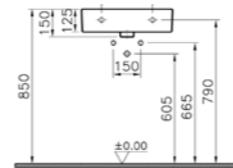

PRODUCT CODE:
4432B003-0001 1TH

PRODUCT DESCRIPTION:
Nuo washbasin, 60cm

COLOUR: 003 White

WEIGHT (KG): 16.82

MATERIAL: Vitreous china