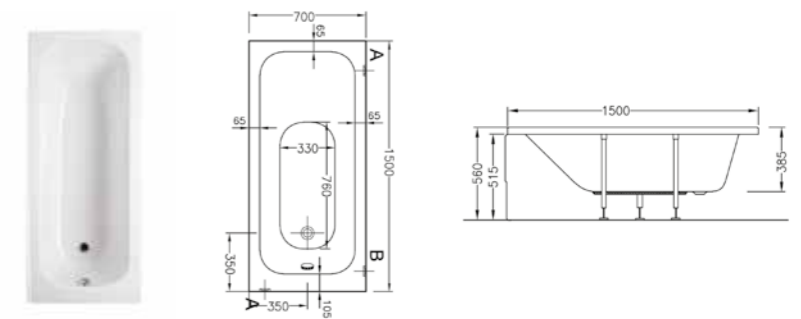

PRODUCT CODE:
55230001000

PRODUCT DESCRIPTION:
Bath, 150x70cm

WEIGHT (KG): 16

MATERIAL: Acrylic

COMPATIBLE WITH:
51500006000 Economy front panel, 150cm
51630006000 Economy end panel, 70cm
59990518000 Leg set