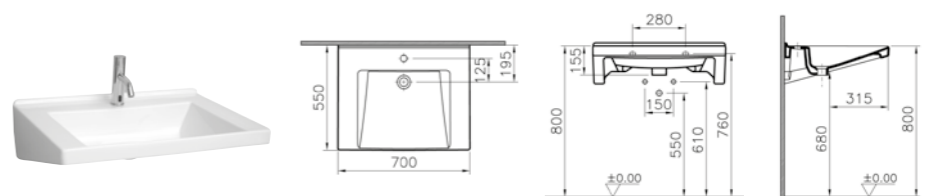

PRODUCT CODE:
5292B003-0041 1TH

PRODUCT DESCRIPTION:
Accessible basin, 70cm

COLOUR: 003 White

WEIGHT (KG): 21.7

MATERIAL: Fine fire clay