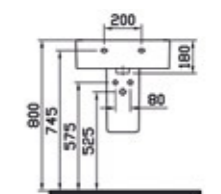

PRODUCT CODE:  
4077B003-0001 1TH

PRODUCT DESCRIPTION:  
Nuovella washbasin, 50cm

COLOUR: 003 White

WEIGHT (KG): 18.78

MATERIAL: Fine fire clay

COMPATIBLE WITH:  
340-1210 Towel bar

PRODUCT CODE:  
4078B003-0001 1TH