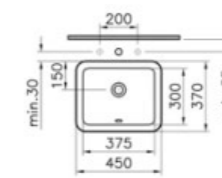

COUNTERTOP BASINS | S20

PRODUCT CODE:
5473B003-0642 0TH

PRODUCT DESCRIPTION:
Square countertop basin, 45cm

COLOUR: 003 White

WEIGHT (KG): 7.6

MATERIAL: Vitreous china