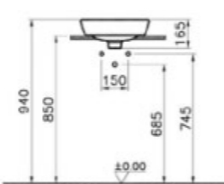

WEIGHT (KG): 9.7

MATERIAL: Fine fire clay

COMPATIBLE WITH:  
6397 Ceramic waste cover

<sup>†</sup>no overflow hole

PRODUCT CODE:  
5667B003-0012 0TH  
5667B003-0016<sup>†</sup> 0TH

PRODUCT DESCRIPTION:  
Countertop washbasin, 50cm