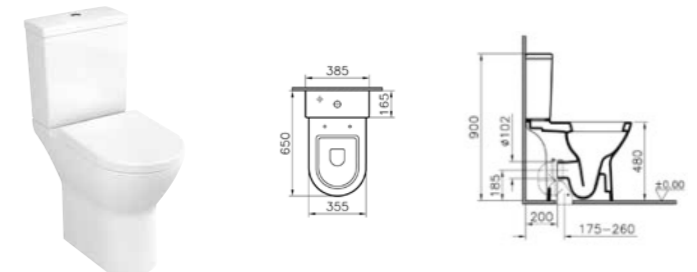

PRODUCT CODE:
5421L003-7200 WC pan
5422S003-5325 Cistern

PRODUCT DESCRIPTION:
Comfort height close-coupled WC pan (open back)
Comfort height close-coupled cistern including fittings

COLOUR: 003 White

WEIGHT (KG): 32

MATERIAL: Vitreous china

COMPATIBLE WITH:
72-003-301 Toilet seat
72-003-309 Toilet seat, soft closing