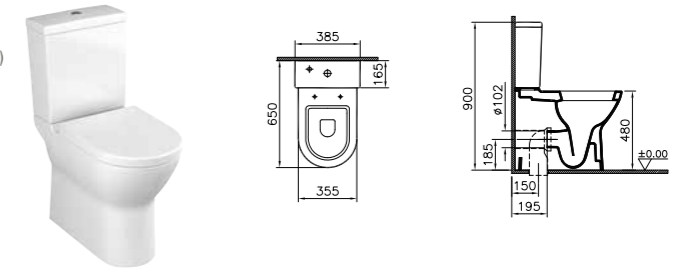

PRODUCT CODE:
5349L003-7200 WC pan
5422S003-5325 Cistern

PRODUCT DESCRIPTION:
Comfort height close-coupled WC pan (fully back-to-wall)
Comfort height close-coupled cistern including fittings

COLOUR: 003 White

WEIGHT (KG): 39

MATERIAL: Vitreous china

COMPATIBLE WITH:
72-003-301 Toilet seat
72-003-309 Toilet seat, soft closing