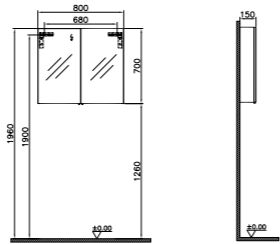

PRODUCT CODE:
57083 High gloss white
56748 Oak

PRODUCT DESCRIPTION:
Classic mirror cabinet, 80cm

WEIGHT (KG): 28