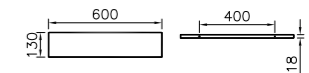

PRODUCT CODE:
56906 High gloss white
56892 Golden cherry
56902 Oak

PRODUCT DESCRIPTION:
Shelf, 60cm

WEIGHT (KG): 3