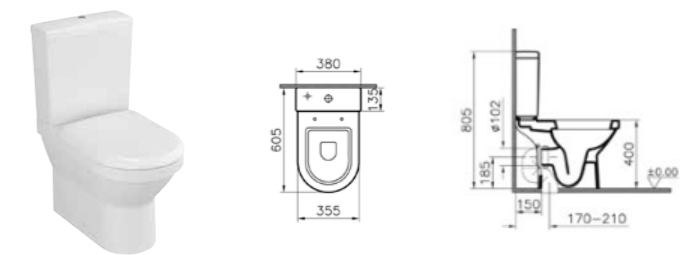

PRODUCT CODE:
5424L003-7200 WC pan
5428S003-5325 Cistern

PRODUCT DESCRIPTION:
Compact close-coupled WC pan (open back)
Compact close-coupled cistern including fittings

COLOUR: 003 White

WEIGHT (KG): 24

MATERIAL: Vitreous china

COMPATIBLE WITH:
72-003-301 Toilet seat
72-003-309 Toilet seat, soft closing