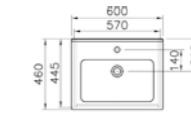

PRODUCT CODE:
54734 High gloss white
54736 Oak

PRODUCT DESCRIPTION:
Washbasin unit, 60cm
(including 5407 basin 1TH)

WEIGHT (KG): 37