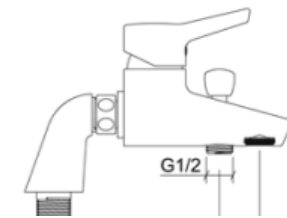

PRODUCT CODE:
A40470

PRODUCT DESCRIPTION:
Bath / shower mixer
(including handshower)

WEIGHT (KG): 3.8