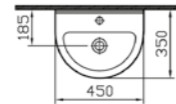

CLOAKROOM WASHBASINS | S50

PRODUCT CODE:
5300L003-0999 1TH

PRODUCT DESCRIPTION:
Round cloakroom washbasin, 45cm

COLOUR: 003 White

WEIGHT (KG): 11.8

MATERIAL: Vitreous china

COMPATIBLE WITH:
5315 Half pedestal, small
6936 Pedestal