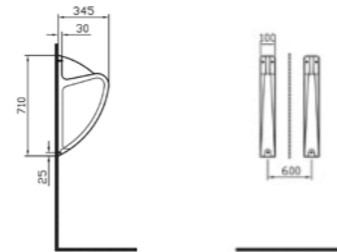

DOC-M PACK	94
WASHBASINS	95
CLOSE-COUPLED WC PANS	96
LOW-LEVEL WC PANS	96
WALL-HUNG WC PANS	97
BACK-TO-WALL WC PANS	97

ACCESSIBLE

A DDA compliant solution that is truly inclusive, Vitra presents an accessible range that allows you the freedom to design to meet Doc-M requirements without compromising on style.