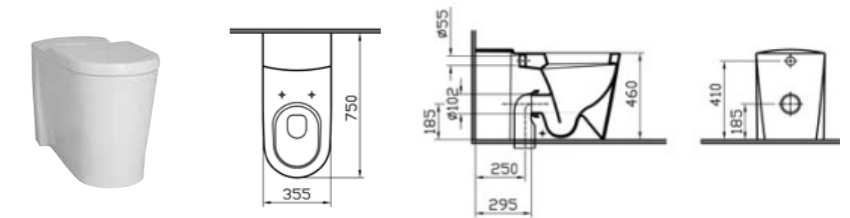

## ACCESSIBLE BACK-TO-WALL WC PANS | MATRIX

PRODUCT CODE:  
5119B003-0075

PRODUCT DESCRIPTION:  
Back-to-wall WC pan, 75cm

COLOUR: 003 White

WEIGHT (KG): 40

MATERIAL: Vitreous china

COMPATIBLE WITH:  
30-003-101 Toilet seat, ring