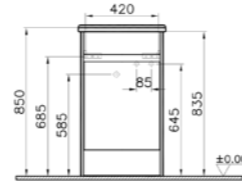

FURNITURE | S50

PRODUCT CODE:
52978 High gloss white
52979 Oak

PRODUCT DESCRIPTION:
Compact floor-standing
washbasin unit, 50cm
(including 5346 basin 1TH)

WEIGHT (KG): 30.4