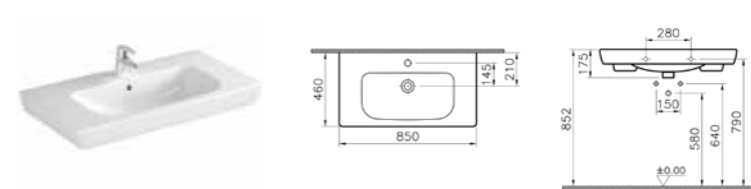

PRODUCT CODE:
5523B003-0001 1TH

PRODUCT DESCRIPTION:
Vanity basin, 80cm

COLOUR: 003 White

WEIGHT (KG): 23.4

MATERIAL: Vitreous china