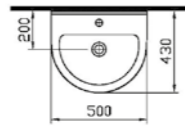

PRODUCT CODE:  
5313L003-0999 1TH

PRODUCT DESCRIPTION:  
Round cloakroom washbasin, 50cm

COLOUR: 003 White

WEIGHT (KG): 14.2

MATERIAL: Vitreous china

COMPATIBLE WITH:  
5315 Half pedestal, small  
6936 Pedestal