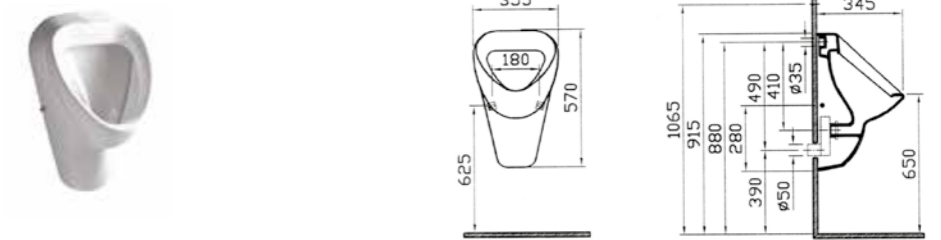

## SYPHONIC URINALS | ARKITEKT

PRODUCT CODE:  
6663B003-0199

PRODUCT DESCRIPTION:  
Syphonic urinal with concealed trap

COLOUR: 003 White

WEIGHT (KG): 13

MATERIAL: Vitreous china

PRODUCT CODE:  
4106B003-0852