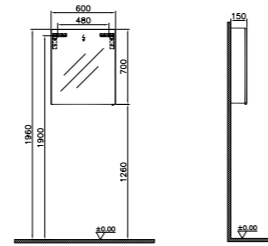

WEIGHT (KG): 60.1

PRODUCT CODE:  
57082 High gloss white  
56985 Oak

PRODUCT DESCRIPTION:  
Classic mirror cabinet, 60cm, right

WEIGHT (KG): 24

PRODUCT CODE:  
57083 High gloss white  
56748 Oak

PRODUCT DESCRIPTION:  
Classic mirror cabinet, 80cm