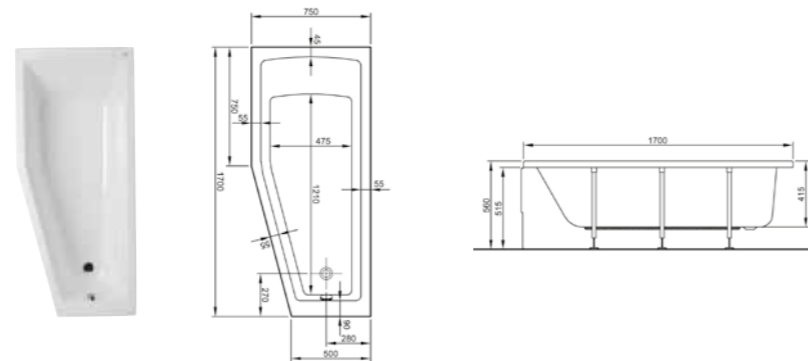

PRODUCT CODE:
52760001000 RH

PRODUCT DESCRIPTION:
Space saver bath, 170x75x50cm

WEIGHT (KG): 18

MATERIAL: Acrylic

COMPATIBLE WITH:
59990276000 Leg set
51520001000 Dedicated front panel, 170cm
51640001000 Dedicated end panel, 75cm
51650001000 Dedicated end panel, 50cm