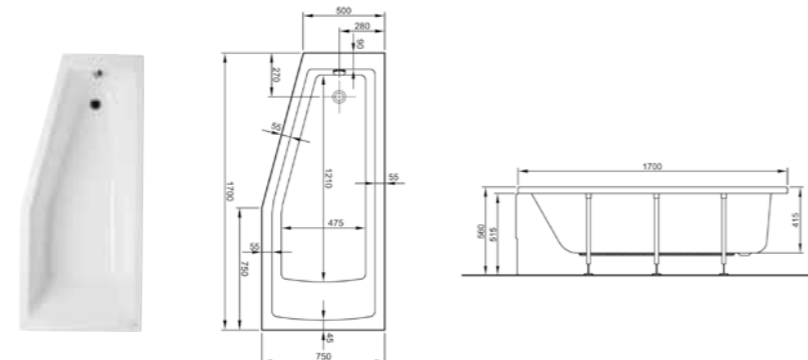

PRODUCT CODE:
52770001000 LH

PRODUCT DESCRIPTION:
Space saver bath, 170x75x50cm

WEIGHT (KG): 18

MATERIAL: Acrylic

COMPATIBLE WITH:
59990276000 Leg set
51520001000 Dedicated front panel, 170cm
51640001000 Dedicated end panel, 75cm
51650001000 Dedicated end panel, 50cm