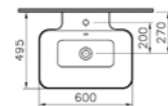

COLOUR: 003 White

WEIGHT (KG): 12.7

MATERIAL: Vitreous china

PRODUCT CODE:  
4426B003-0001 1TH

PRODUCT DESCRIPTION:  
Geo rectangular washbasin, 60cm

COLOUR: 003 White

WEIGHT (KG): 14.8

MATERIAL: Vitreous china