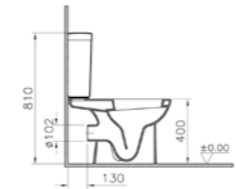

PRODUCT CODE:
5511L003-0075 WC pan
5514S003-5284 Cistern

PRODUCT DESCRIPTION:
Close-coupled WC pan (open back)
Close-coupled cistern including fittings

COLOUR: 003 White

WEIGHT (KG): 24.7

MATERIAL: Vitreous china

COMPATIBLE WITH:
77-003-001 Toilet seat
77-003-009 Toilet seat, soft closing