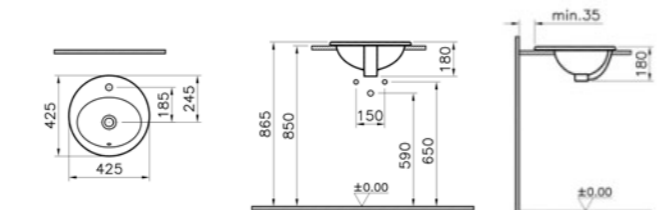

WEIGHT (KG): 8.7

MATERIAL: Vitreous china

PRODUCT CODE:  
5466B003-0001 1TH

PRODUCT DESCRIPTION:  
Oval countertop basin, 43cm

COLOUR: 003 White

WEIGHT (KG): 6.4

MATERIAL: Vitreous china

PRODUCT CODE:  
5467B003-0001 1TH