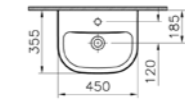

CLOAKROOM WASHBASINS | S20

PRODUCT CODE:
5500L003-0999 1TH
5500L003-0022 2TH

PRODUCT DESCRIPTION:
Cloakroom washbasin, 45cm

COLOUR: 003 White

WEIGHT (KG): 10.42

MATERIAL: Vitreous china

COMPATIBLE WITH:
5500 Half pedestal, small
5529 Pedestal