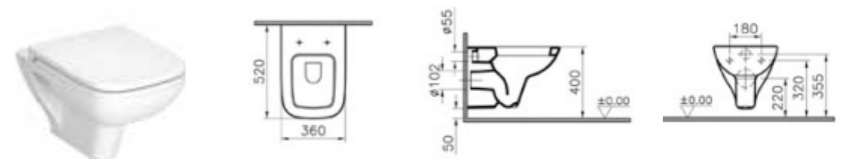

PRODUCT CODE:  
5507L003-0101

PRODUCT DESCRIPTION:  
Wall-hung WC pan, 52cm

COLOUR: 003 White

WEIGHT (KG): 17.8

MATERIAL: Vitreous china

COMPATIBLE WITH:  
77-003-001 Toilet seat  
77-003-009 Toilet seat, soft closing