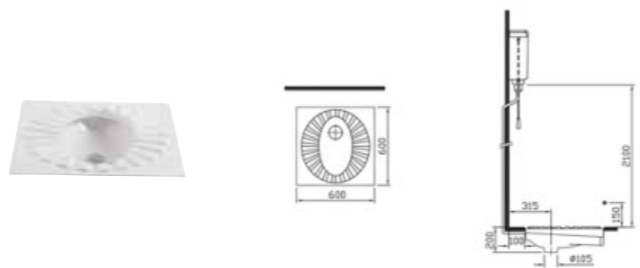

SYPHONIC URINALS	88
STANDARD URINALS	90
URINAL SEPARATORS	92

URINALS

VitrA offer a variety of urinals suitable for commercial use. With both concealed or exposed options available with minimalistic styling, VitrA's urinal offering is a perfect choice to complement sanitaryware within public areas.