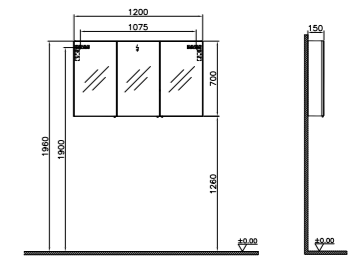

PRODUCT CODE:
57085 High gloss white
56758 Oak

PRODUCT DESCRIPTION:
Classic mirror cabinet, 120cm

WEIGHT (KG): 34