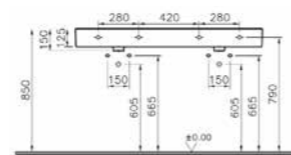

COLOUR: 003 White

WEIGHT (KG): 16.82

MATERIAL: Vitreous china

PRODUCT CODE:  
4433B003-0001 1TH

PRODUCT DESCRIPTION:  
Nuo washbasin with two bowls,  
130cm

COLOUR: 003 White

WEIGHT (KG): 34.42

MATERIAL: Vitreous china