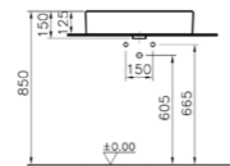

PRODUCT CODE:
4434B003-0012 0TH

PRODUCT DESCRIPTION:
Nuo bowl, 60cm

COLOUR: 003 White

WEIGHT (KG): 14.25

MATERIAL: Vitreous china