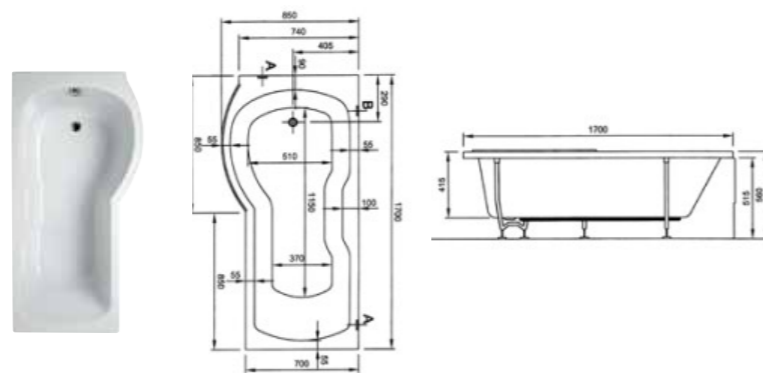

PRODUCT CODE:
52410001000 LH

PRODUCT DESCRIPTION:
Shower bath, 170x70cm

WEIGHT (KG): 25

MATERIAL: Acrylic

COMPATIBLE WITH:
59990241000 Leg set
52400003000 Economy shower bath front panel, 170cm
52470006000 Economy shower bath end panel, 75cm
OPSC150 Shower screen