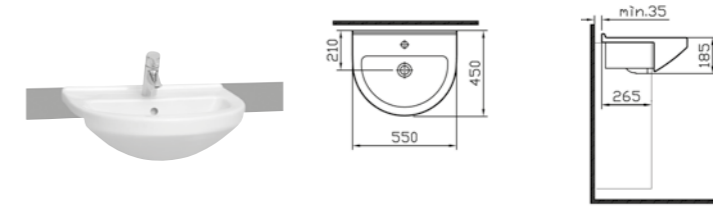

PRODUCT CODE:
5307B003-0001 1TH

PRODUCT DESCRIPTION:
Round semi-recessed basin, 55cm

COLOUR: 003 White

WEIGHT (KG): 13.6

MATERIAL: Fine fire clay