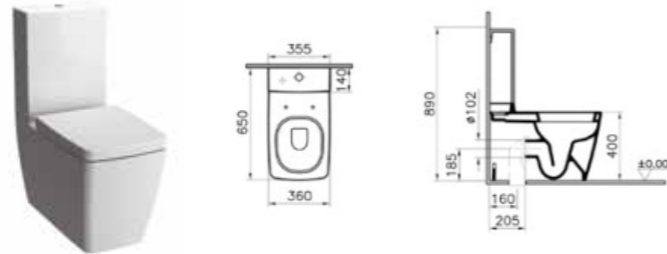

CLOSE-COUPLED WC PANS | M-LINE

PRODUCT CODE:
5677B003-0585 WC pan
4471B003-7200 Cistern

PRODUCT DESCRIPTION:
Close-coupled WC pan, fully back-to-wall
Close-coupled cistern including fittings

COLOUR: 003 White

WEIGHT (KG): 40.4

MATERIAL: Vitreous china

COMPATIBLE WITH:
90-003-001 Toilet seat
90-003-009 Toilet seat, soft closing