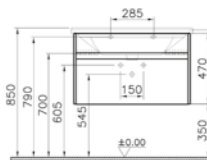

PRODUCT CODE:
54738 High gloss white
54740 Oak

PRODUCT DESCRIPTION:
Washbasin unit, 80cm
(including 5408 basin 1TH)

WEIGHT (KG): 41.8