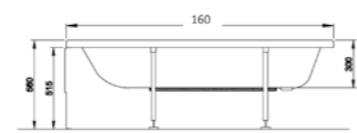

PRODUCT CODE:
54120001000

PRODUCT DESCRIPTION:
Shallow bath, 160x70cm

WEIGHT (KG): 17

MATERIAL: Acrylic

COMPATIBLE WITH:
51490006000 Economy front panel, 160cm
51630006000 Economy end panel, 70cm
59990400000 Leg set, standard height, 55cm
59990998000 Leg set, low height, 43cm