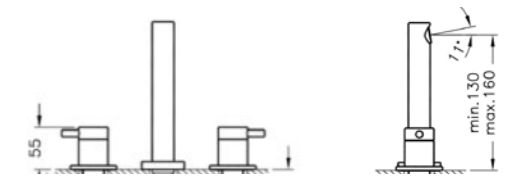

PRODUCT CODE:
A41280

PRODUCT DESCRIPTION:
Built-in basin mixer including concealed part

WEIGHT (KG): 2.8