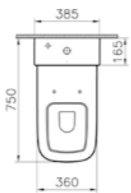

PRODUCT CODE:
5293L003-0075 WC pan
5422S003-5325 Cistern

PRODUCT DESCRIPTION:
Close-coupled WC pan (accessible)
Close-coupled cistern including fittings
with raised button

COLOUR: 003 White

WEIGHT (KG): 37.8

MATERIAL: Vitreous china

COMPATIBLE WITH:
77-003-001 Toilet seat
77-003-009 Toilet seat, soft closing