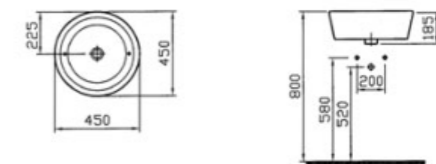

PRODUCT CODE:
5130B003-0016 0TH

PRODUCT DESCRIPTION:
Circular washbasin, 45cm

COLOUR: 003 White

WEIGHT (KG): 11.7

MATERIAL: Fine fire clay