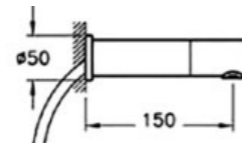

PRODUCT CODE:
A47021

PRODUCT DESCRIPTION:
Built-in infrared controlled basin tap
(electric)

WEIGHT (KG): 2.6