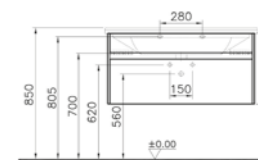

PRODUCT CODE:
54742 High gloss white
54744 Oak

PRODUCT DESCRIPTION:
Washbasin unit, 100cm
(including 5479 basin 1TH)

WEIGHT (KG): 53.1