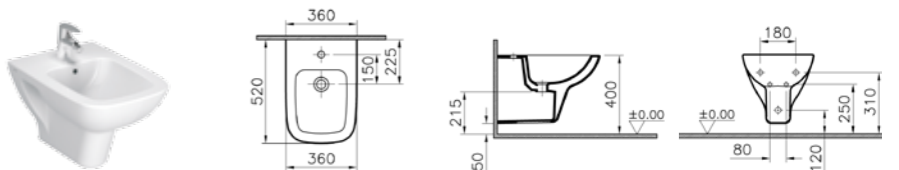

PRODUCT CODE:
5508L003-0288 1TH

PRODUCT DESCRIPTION:
Wall-hung bidet, 52cm

COLOUR: 003 White

WEIGHT (KG): 17.8

MATERIAL: Vitreous china