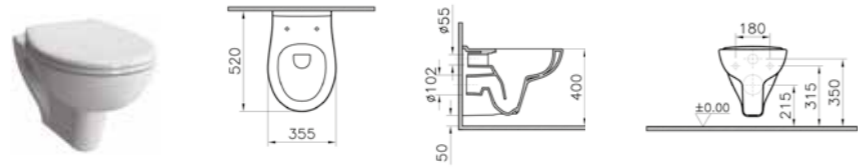

PRODUCT CODE:
5741B003-0075

PRODUCT DESCRIPTION:
Wall-hung WC pan, rimless

COLOUR: 003 White

WEIGHT (KG): 24

MATERIAL: Vitreous china

COMPATIBLE WITH:
84-003-011 Toilet seat
84-003-019 Toilet seat, soft closing