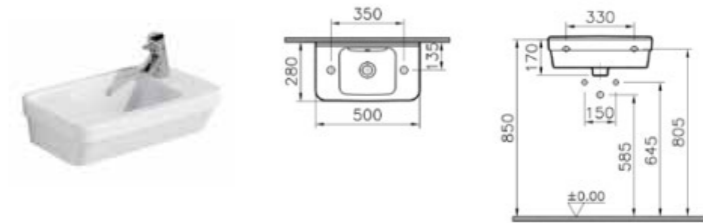

PRODUCT CODE:
5344L003-0028 LH 1TH
5344L003-0029 RH 1TH

PRODUCT DESCRIPTION:
Compact basin, 50x28cm

COLOUR: 003 White

WEIGHT (KG): 11.8

MATERIAL: Vitreous china

WASHBASINS | M-LINE

PRODUCT CODE:
5660B003-0973 1TH
5660B003-0937' 1TH

PRODUCT DESCRIPTION:
Washbasin, 40cm, for wall-hung
and countertop use

COLOUR: 003 White

WEIGHT (KG): 10.9

MATERIAL: Vitreous china

COMPATIBLE WITH:
4456 Half pedestal
6397 Ceramic waste cover

'no overflow hole