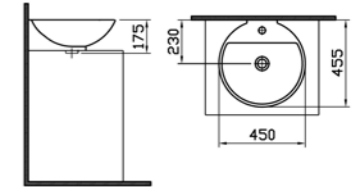

PRODUCT CODE:  
4421B003-0016 0TH

PRODUCT DESCRIPTION:  
Geo round bowl, 38cm,  
no overflow hole

COLOUR: 003 White

WEIGHT (KG): 7.6

MATERIAL: Vitreous china

PRODUCT CODE:  
4423B003-0016 0TH

PRODUCT DESCRIPTION:  
Geo ellipse bowl, 60cm,  
no overflow hole