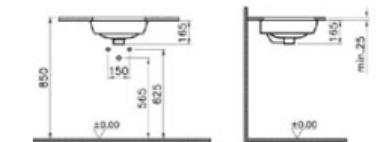

UNDERCOUNTER WASHBASINS | M-LINE

PRODUCT CODE:
5666B003-1082 0TH
5666B003-1083' 0TH

PRODUCT DESCRIPTION:
Undercounter washbasin, 37cm

COLOUR: 003 White

WEIGHT (KG): 9.7

MATERIAL: Fine fire clay

COMPATIBLE WITH:
6397 Ceramic waste cover

*no overflow hole