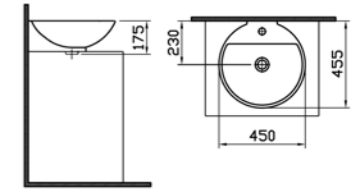

PRODUCT CODE:
4324B003-0012

PRODUCT DESCRIPTION:
Countertop vanity basin, 42cm

COLOUR: 003 White

WEIGHT (KG): 7.0

MATERIAL: Vitreous china