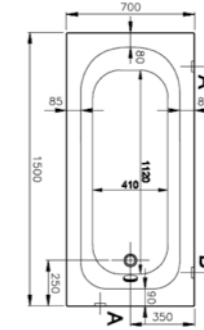

PRODUCT CODE:
54130001000

PRODUCT DESCRIPTION:
Shallow bath, 150x70cm

WEIGHT (KG): 16

MATERIAL: Acrylic

COMPATIBLE WITH:
51500006000 Economy front panel, 150cm
51630006000 Economy end panel, 70cm
59990400000 Leg set, standard height, 55cm
59990998000 Leg set, low height, 43cm