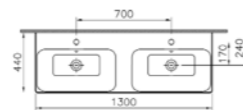

PRODUCT CODE:
4433B003-0001 1TH

PRODUCT DESCRIPTION:
Nuo washbasin with two bowls,
130cm

COLOUR: 003 White

WEIGHT (KG): 34.42

MATERIAL: Vitreous china