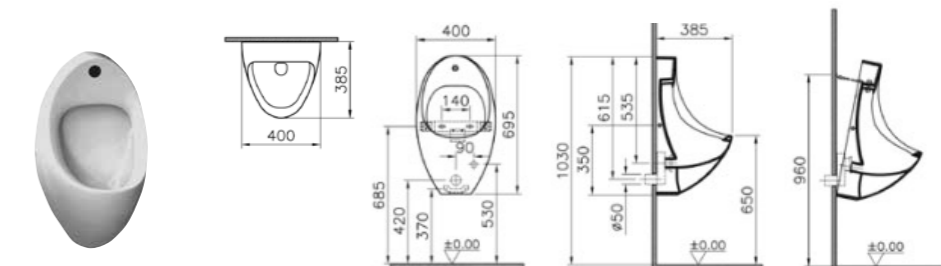

PRODUCT CODE:
4106B003-0852

PRODUCT DESCRIPTION:
Syphonic urinal without integrated
infrared flush sensor – back inlet

COLOUR: 003 White

WEIGHT (KG): 20.2

MATERIAL: Vitreous china