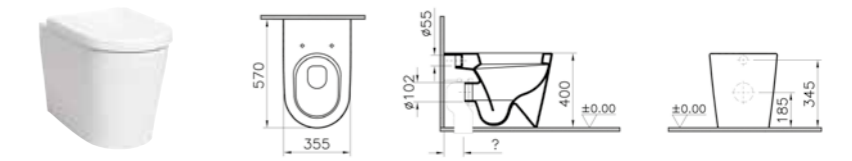

## BACK-TO-WALL WC PANS | MATRIX

PRODUCT CODE:  
5138B003-0075

PRODUCT DESCRIPTION:  
Back-to-wall WC pan

COLOUR: 003 White

WEIGHT (KG): 30.9

MATERIAL: Vitreous china

COMPATIBLE WITH:  
30-003-001 Toilet seat  
89-003-009 Toilet seat, soft closing