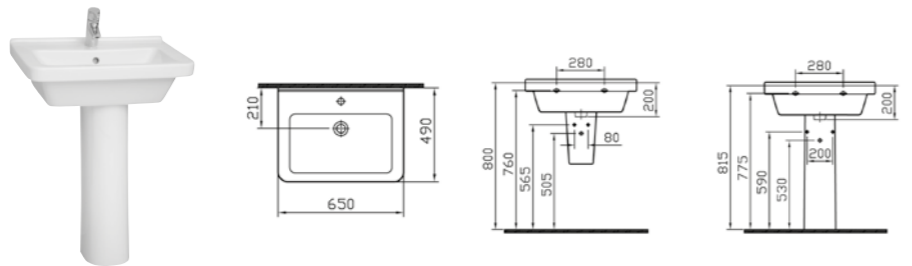

PRODUCT CODE:
5311L003-0999 1TH

PRODUCT DESCRIPTION:
Square washbasin, 65cm

COLOUR: 003 White

WEIGHT (KG): 17.7

MATERIAL: Vitreous china

COMPATIBLE WITH:
5316 Half pedestal, large
6936 Pedestal