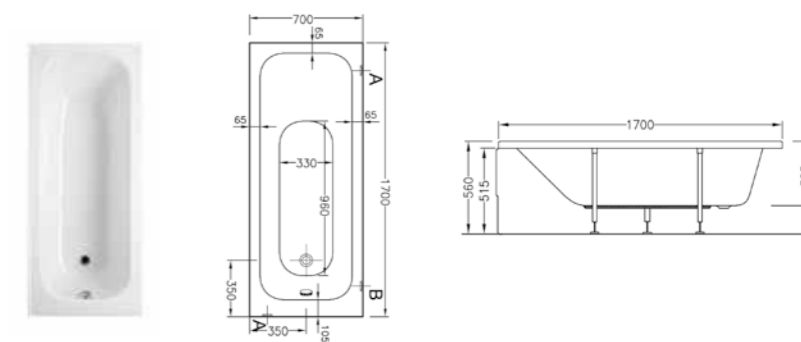

BATHS | BALANCE

PRODUCT CODE:
55180001000

PRODUCT DESCRIPTION:
Bath, 170x70cm

WEIGHT (KG): 18

MATERIAL: Acrylic

COMPATIBLE WITH:
51480006000 Economy front panel, 170cm
51630006000 Economy end panel, 70cm
59990518000 Leg set