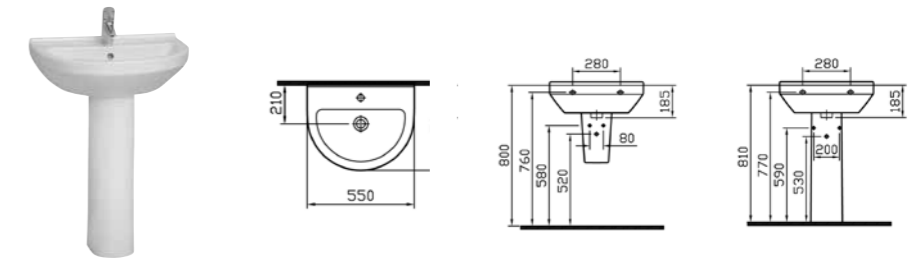

## WASHBASINS | S50

PRODUCT CODE:  
5301L003-0999 1TH

PRODUCT DESCRIPTION:  
Round washbasin, 55cm

COLOUR: 003 White

WEIGHT (KG): 14.9

MATERIAL: Vitreous china

COMPATIBLE WITH:  
5316 Half pedestal, large  
6936 Pedestal