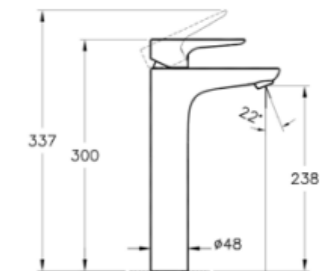

PRODUCT DESCRIPTION:  
Tall basin mixer with pop-up waste

WEIGHT (KG): 2.9

PRODUCT CODE:  
A42322

PRODUCT DESCRIPTION:  
Tall basin mixer

WEIGHT (KG): 2.7

PRODUCT CODE:  
A42324

PRODUCT DESCRIPTION:  
Bath / shower mixer