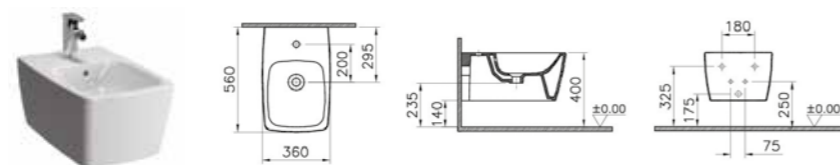

## BIDETS | M-LINE

PRODUCT CODE:  
5675B003-0288 1TH

PRODUCT DESCRIPTION:  
Wall-hung bidet

COLOUR: 003 White

WEIGHT (KG): 26.4

MATERIAL: Vitreous china

COMPATIBLE WITH:

6397 Ceramic waste cover