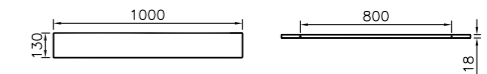

PRODUCT CODE:  
56927 High gloss white  
56923 Oak

PRODUCT DESCRIPTION:  
Shelf, 80cm

WEIGHT (KG): 4

PRODUCT CODE:  
56948 High gloss white  
56944 Oak

PRODUCT DESCRIPTION:  
Shelf, 100cm

WEIGHT (KG): 5