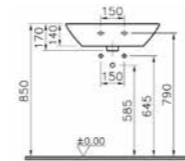

COLOUR: 003 White

WEIGHT (KG): 12.7

MATERIAL: Vitreous china

PRODUCT CODE:  
4426B003-0001 1TH

PRODUCT DESCRIPTION:  
Geo rectangular washbasin, 60cm

COLOUR: 003 White

WEIGHT (KG): 14.8

MATERIAL: Vitreous china