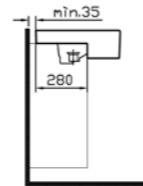

SEMI-RECESSED BASINS | MATRIX

PRODUCT CODE:
5146B003-0001 1TH

PRODUCT DESCRIPTION:
Round semi-recessed basin, 45cm

COLOUR: 003 White

WEIGHT (KG): 11.21

MATERIAL: Fine fire clay