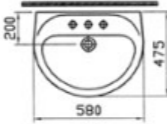

SEMI-RECESSED BASINS | ARKITEKT

PRODUCT CODE:
6130B003-0005 1TH
6130B003-0025 1TH

PRODUCT DESCRIPTION:
Semi-recessed basin, 56cm

COLOUR: 003 White

WEIGHT (KG): 13.8

MATERIAL: Vitreous china