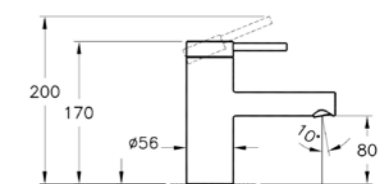

## ACCESSORIES | ARKITEKTA

PRODUCT CODE:  
A44276

PRODUCT DESCRIPTION:  
Towel rail, 33cm

WEIGHT (KG): 0.25

PRODUCT CODE:  
A44277

PRODUCT DESCRIPTION:  
Towel rail, 48cm

WEIGHT (KG): 0.45

PRODUCT CODE:  
A44228