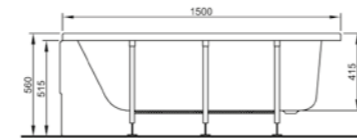

PRODUCT CODE:
52510001000

PRODUCT DESCRIPTION:
Bath, 150x70cm

WEIGHT (KG): 19

MATERIAL: Acrylic

COMPATIBLE WITH:
59990251000 Leg set
54890001000 Flat front panel, 150cm
54930001000 Flat end panel, 70cm