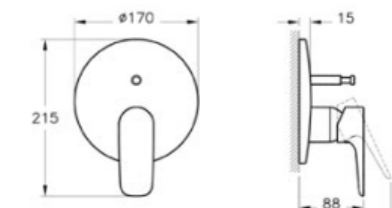

PRODUCT CODE:
A42251

PRODUCT DESCRIPTION:
Built-in bath / shower mixer

WEIGHT (KG): 0.8