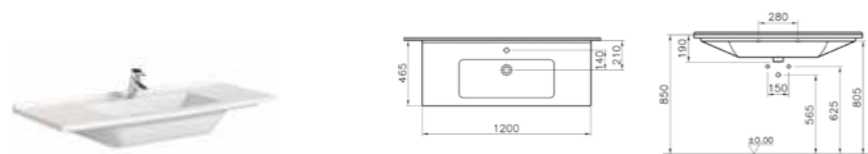

PRODUCT CODE:
5480B003-0001 1TH

PRODUCT DESCRIPTION:
Vanity basin, 120cm

COLOUR: 003 White

WEIGHT (KG): 32.5

MATERIAL: Fine fire clay