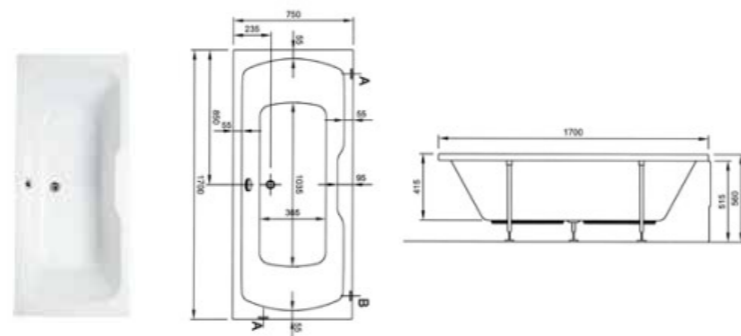

PRODUCT CODE:
52430001000

PRODUCT DESCRIPTION:
Double-ended bath, 170x75cm

WEIGHT (KG): 22

MATERIAL: Acrylic

COMPATIBLE WITH:
59990243000 Leg set
51480006000 Economy front panel, 170cm
51620006000 Economy end panel, 75cm