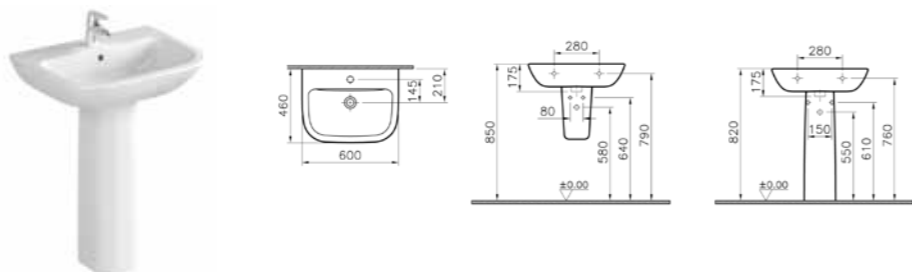

PRODUCT CODE:  
5503L003-0999 1TH  
5503L003-0022 2TH

PRODUCT DESCRIPTION:  
Washbasin, 60cm

COLOUR: 003 White

WEIGHT (KG): 16.26

MATERIAL: Vitreous china

COMPATIBLE WITH:  
5281 Half pedestal, large  
5529 Pedestal