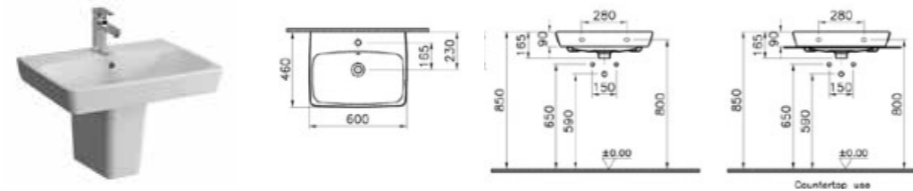

PRODUCT CODE:
5662B003-0973 1TH
5662B003-0937[†] 1TH

PRODUCT DESCRIPTION:
Washbasin, 60cm, for wall-hung
and countertop use

COLOUR: 003 White

WEIGHT (KG): 16.4

MATERIAL: Vitreous china

COMPATIBLE WITH:
4456 Half pedestal
4457 Pedestal
6397 Ceramic waste cover

[†]no overflow hole