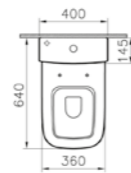

PRODUCT CODE:
5511L003-0075 WC pan
5514S003-5284 Cistern

PRODUCT DESCRIPTION:
Close-coupled WC pan (open back)
Close-coupled cistern including fittings

COLOUR: 003 White

WEIGHT (KG): 24.7

MATERIAL: Vitreous china

COMPATIBLE WITH:
77-003-001 Toilet seat
77-003-009 Toilet seat, soft closing