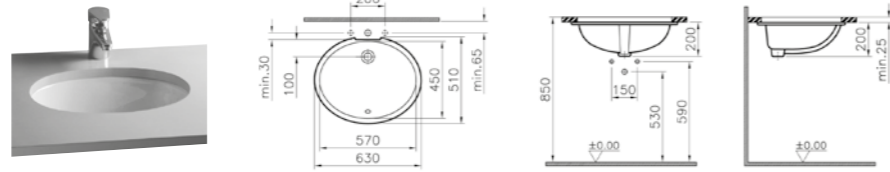

PRODUCT CODE:
6031B003-0012 0TH

PRODUCT DESCRIPTION:
Oval undercounter basin, 57cm

COLOUR: 003 White

WEIGHT (KG): 10.3

MATERIAL: Vitreous china