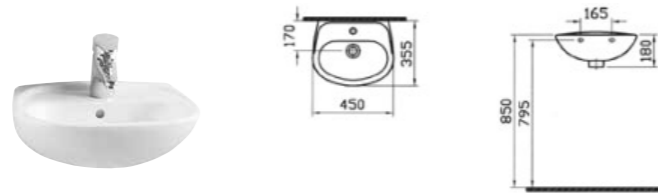

## COMPACT BASINS | S50

PRODUCT CODE:  
5341L003-0999 1TH

PRODUCT DESCRIPTION:  
Compact basin, 55x37cm

COLOUR: 003 White

WEIGHT (KG): 14.6

MATERIAL: Vitreous china

COMPATIBLE WITH:  
5315 Half pedestal, small  
6936 Pedestal