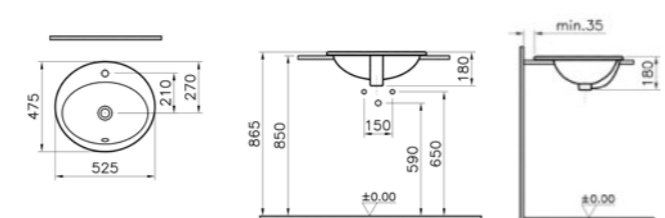

PRODUCT CODE:
5468B003-0001 1TH

PRODUCT DESCRIPTION:
Oval countertop basin, 53cm

COLOUR: 003 White

WEIGHT (KG): 8.2

MATERIAL: Vitreous china