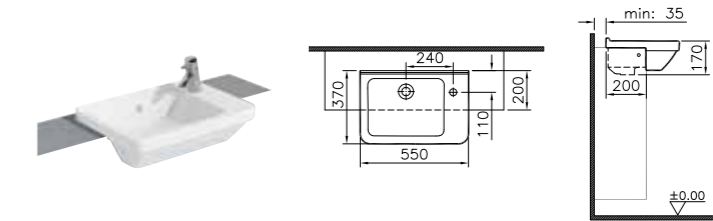

PRODUCT CODE:
5340B003-0029 RH 1TH

PRODUCT DESCRIPTION:
Square compact semi-recessed basin, 55cm

COLOUR: 003 White

WEIGHT (KG): 13

MATERIAL: Fine fire clay