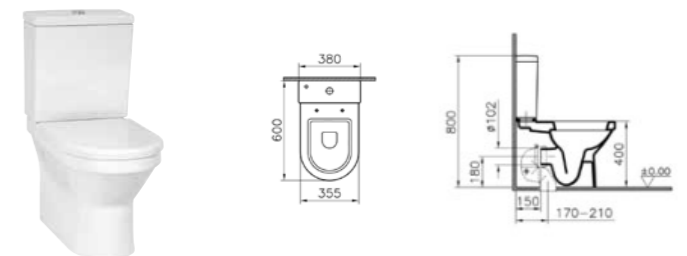

PRODUCT CODE:
5427L003-7200 WC pan
5428S003-5325 Cistern

PRODUCT DESCRIPTION:
Compact close-coupled WC pan (fully back-to-wall)
Compact close-coupled cistern including fittings

COLOUR: 003 White

WEIGHT (KG): 27.3

MATERIAL: Vitreous china

COMPATIBLE WITH:
72-003-301 Toilet seat
72-003-309 Toilet seat, soft closing