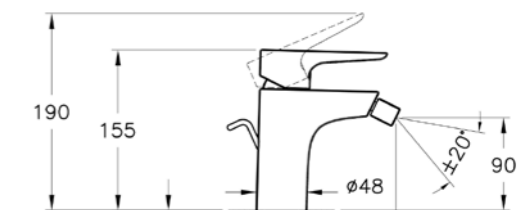

PRODUCT CODE:
A42323

PRODUCT DESCRIPTION:
Bidet mixer with pop-up waste

WEIGHT (KG): 1.9