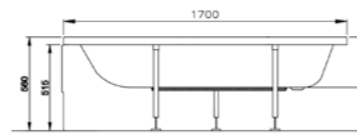

BATHS | OPTIMA SHALLOW

PRODUCT CODE:
54000001000

PRODUCT DESCRIPTION:
Shallow bath, 170x70cm

WEIGHT (KG): 18

MATERIAL: Acrylic

COMPATIBLE WITH:
51480006000 Economy front panel, 170cm
51630006000 Economy end panel, 70cm
59990400000 Leg set, standard height, 55cm
59990998000 Leg set, low height, 43cm