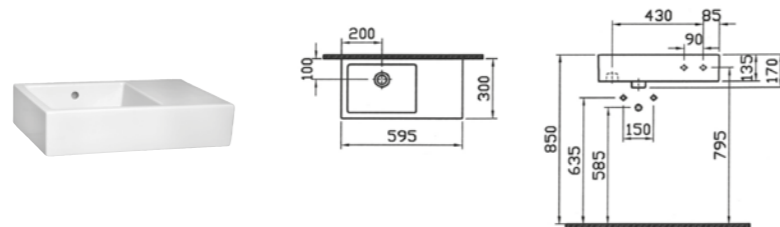

## ACCESSIBLE WASHBASINS | BS WHITEWARE

PRODUCT CODE:  
4249B003-0012 0TH

PRODUCT DESCRIPTION:  
K basin, 60x30cm

COLOUR: 003 White

WEIGHT (KG): 14

MATERIAL: Vitreous china

PRODUCT CODE:  
4234B003-0012 0TH