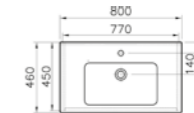

PRODUCT CODE:
54738 High gloss white
54740 Oak

PRODUCT DESCRIPTION:
Washbasin unit, 80cm
(including 5408 basin 1TH)

WEIGHT (KG): 41.8