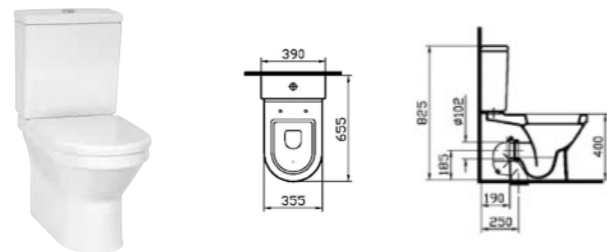

CLOSE-COUPLED WC PANS | S50

PRODUCT CODE:
5332L003-7200 WC pan
5322S003-5325 Cistern

PRODUCT DESCRIPTION:
Close-coupled WC pan (fully back-to-wall)
Close-coupled cistern including fittings

COLOUR: 003 White

WEIGHT (KG): 29

MATERIAL: Vitreous china

COMPATIBLE WITH:
72-003-301 Toilet seat
72-003-309 Toilet seat, soft closing