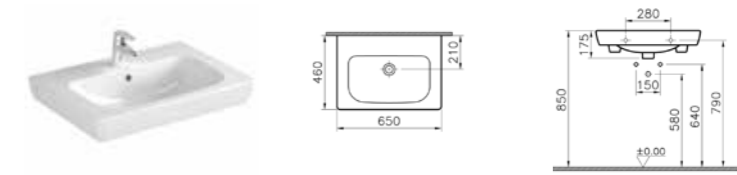

## VANITY BASINS | S20

PRODUCT CODE:  
5522B003-0001 1TH

PRODUCT DESCRIPTION:  
Vanity basin, 65cm

COLOUR: 003 White

WEIGHT (KG): 15.7

MATERIAL: Vitreous china

PRODUCT CODE:  
5523B003-0001 1TH

PRODUCT DESCRIPTION:  
Vanity basin, 80cm