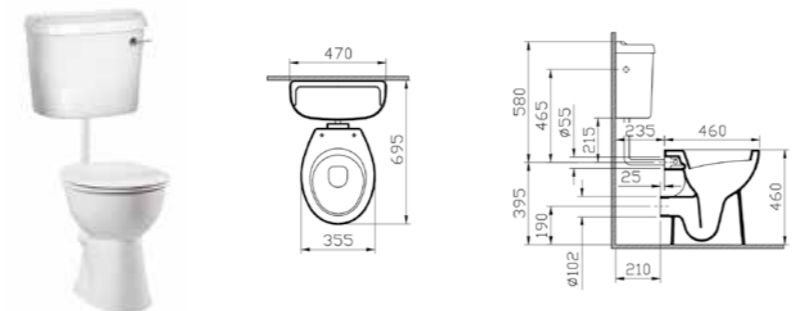

PRODUCT CODE:  
4074L003-0075

PRODUCT DESCRIPTION:  
Low-level WC pan (accessible)

COLOUR: 003 White

WEIGHT (KG): 18.1

MATERIAL: Vitreous china

COMPATIBLE WITH:

6415L003-0738 Low-level cistern, SISO  
ISIIS6IA-LLCP Low-level fitting pack  
with spatula lever  
05-003-501 Toilet seat, ring