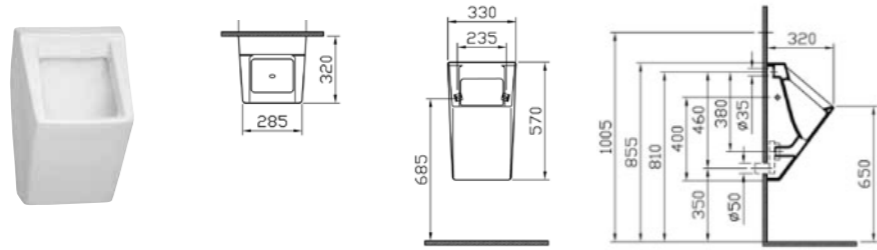

## SYPHONIC URINALS | S50

PRODUCT CODE:  
5330B003-0199

PRODUCT DESCRIPTION:  
Syphonic urinal – back inlet

COLOUR: 003 White

WEIGHT (KG): 21

MATERIAL: Vitreous china