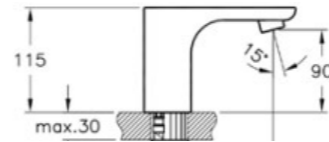

PRODUCT CODE:
A47062

PRODUCT DESCRIPTION:
Infrared controlled basin tap
(mains)

WEIGHT (KG): 2.2