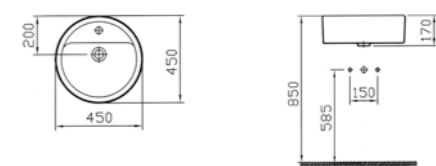

## COUNTERTOP BASINS | MATRIX

PRODUCT CODE:  
5145B003-0001 1TH

PRODUCT DESCRIPTION:  
Circular washbasin, 45cm

COLOUR: 003 White

WEIGHT (KG): 12.9

MATERIAL: Fine fire clay

PRODUCT CODE:  
5130B003-0016 0TH