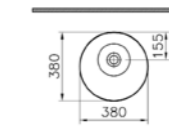

PRODUCT CODE:
4421B003-0016 0TH

PRODUCT DESCRIPTION:
Geo round bowl, 38cm,
no overflow hole

COLOUR: 003 White

WEIGHT (KG): 7.6

MATERIAL: Vitreous china