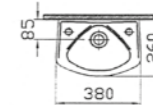

CLOAKROOM WASHBASINS | BS WHITEWARE

PRODUCT CODE:
6140L003-0022 2TH

PRODUCT DESCRIPTION:
Cloakroom basin, 38cm

COLOUR: 003 White

WEIGHT (KG): 5.3

MATERIAL: Vitreous china