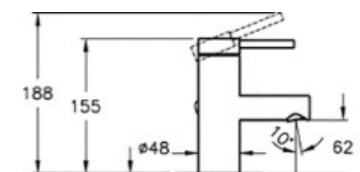

PRODUCT CODE:
A41266

PRODUCT DESCRIPTION:
Compact basin mixer with
pop-up waste

WEIGHT (KG): 2.8