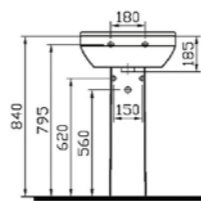

PRODUCT CODE:  
5313L003-0999 1TH

PRODUCT DESCRIPTION:  
Round cloakroom washbasin, 50cm

COLOUR: 003 White

WEIGHT (KG): 14.2

MATERIAL: Vitreous china

COMPATIBLE WITH:  
5315 Half pedestal, small  
6936 Pedestal