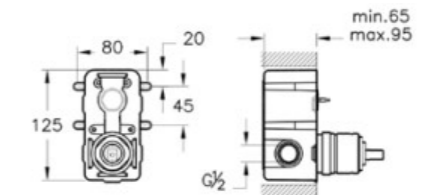

WEIGHT (KG): 1.8

PRODUCT CODE:  
A42323

PRODUCT DESCRIPTION:  
Bidet mixer with pop-up waste

WEIGHT (KG): 1.9