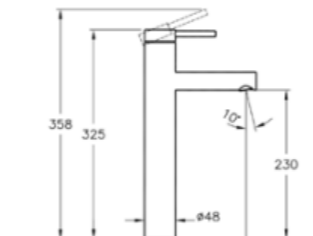

PRODUCT CODE:
A41265

PRODUCT DESCRIPTION:
Tall basin mixer

WEIGHT (KG): 3.6