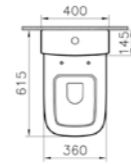

CLOSE-COUPLED WC PANS | S20

PRODUCT CODE:
5512L003-0585 WC pan
5514S003-5284 Cistern

PRODUCT DESCRIPTION:
Close-coupled WC pan (fully back-to-wall)
Close-coupled cistern including fittings

COLOUR: 003 White

WEIGHT (KG): 36.8

MATERIAL: Vitreous china

COMPATIBLE WITH:
77-003-001 Toilet seat
77-003-009 Toilet seat, soft closing