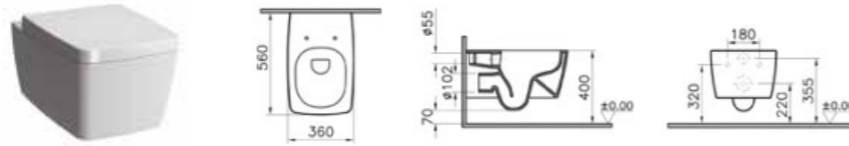

PRODUCT CODE:

5672B003-0075
5672B003-1086 with VitrA Fresh

PRODUCT DESCRIPTION:
Wall-hung WC pan, 56cm, rimless

COLOUR: 003 White

WEIGHT (KG): 28.1

MATERIAL: Vitreous china

COMPATIBLE WITH:
90-003-001 Toilet seat
90-003-009 Toilet seat, soft closing

Image shown without VitrA Fresh