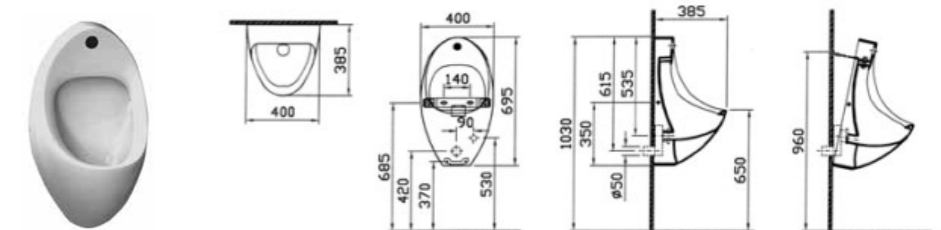

PRODUCT CODE:
4106B003-5200

PRODUCT DESCRIPTION:
Syphonic urinal with integrated
infrared flush sensor – back inlet

COLOUR: 003 White

WEIGHT (KG): 22

MATERIAL: Vitreous china