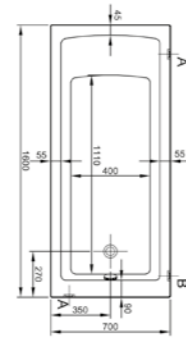

PRODUCT CODE:
52520001000

PRODUCT DESCRIPTION:
Bath, 160x70cm

WEIGHT (KG): 20

MATERIAL: Acrylic

COMPATIBLE WITH:
59990251000 Leg set
54900001000 Flat front panel, 160cm
54930001000 Flat end panel, 70cm