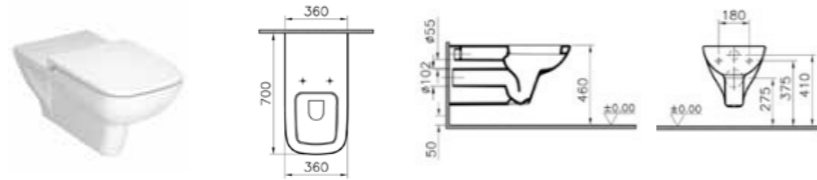

PRODUCT CODE:  
5298L003-0075

PRODUCT DESCRIPTION:  
Wall-hung WC pan (accessible), 70cm

COLOUR: 003 White

WEIGHT (KG): 25.8

MATERIAL: Vitreous china

COMPATIBLE WITH:  
77-003-001 Toilet seat  
77-003-009 Toilet seat, soft closing