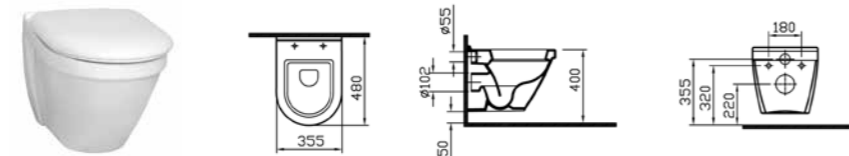

## WALL-HUNG WC PANS | S50

PRODUCT CODE:  
5320L003-0075

PRODUCT DESCRIPTION:  
Wall-hung WC pan, 48cm  
short-projection

COLOUR: 003 White

WEIGHT (KG): 20.4

MATERIAL: Vitreous china

COMPATIBLE WITH:  
72-003-301 Toilet seat  
72-003-309 Toilet seat, soft closing