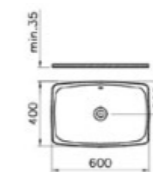

PRODUCT CODE:
5668B003-0012 0TH
5668B003-0016[†] 0TH

PRODUCT DESCRIPTION:
Countertop washbasin, 60cm

COLOUR: 003 White

WEIGHT (KG): 12.6

MATERIAL: Fine fire clay

COMPATIBLE WITH:
6397 Ceramic waste cover

[†]no overflow hole