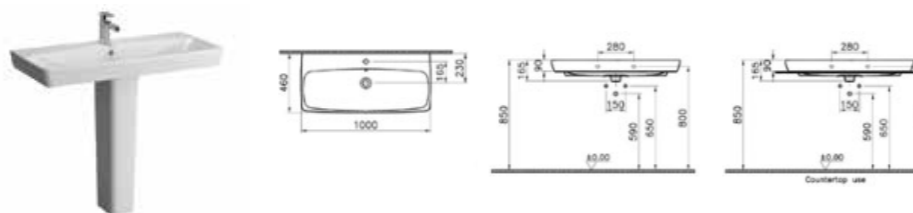

PRODUCT CODE:
5664B003-0973 1TH
5664B003-0937[†] 1TH

PRODUCT DESCRIPTION:
Washbasin, 100cm, for wall-hung
and countertop use

COLOUR: 003 White

WEIGHT (KG): 26.7

MATERIAL: Vitreous china

COMPATIBLE WITH:
4456 Half pedestal, large
4457 Pedestal
6397 Ceramic waste cover

[†]no overflow hole