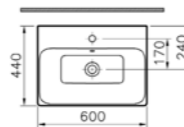

PRODUCT CODE:
4432B003-0001 1TH

PRODUCT DESCRIPTION:
Nuo washbasin, 60cm

COLOUR: 003 White

WEIGHT (KG): 16.82

MATERIAL: Vitreous china