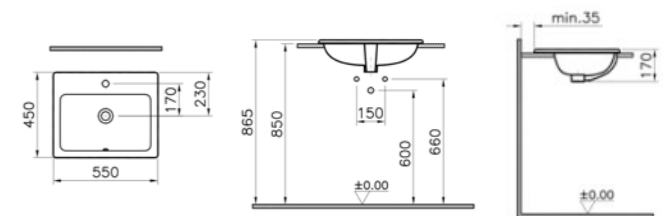

PRODUCT CODE:
5465B003-0001 1TH

PRODUCT DESCRIPTION:
Square countertop basin, 55cm

COLOUR: 003 White

WEIGHT (KG): 10.2

MATERIAL: Vitreous china