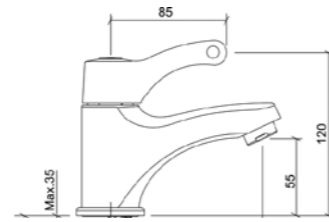

BRASSWARE | AQUATECH

PRODUCT CODE:
A47012

PRODUCT DESCRIPTION:
Special needs mixer

WEIGHT (KG): 1.31