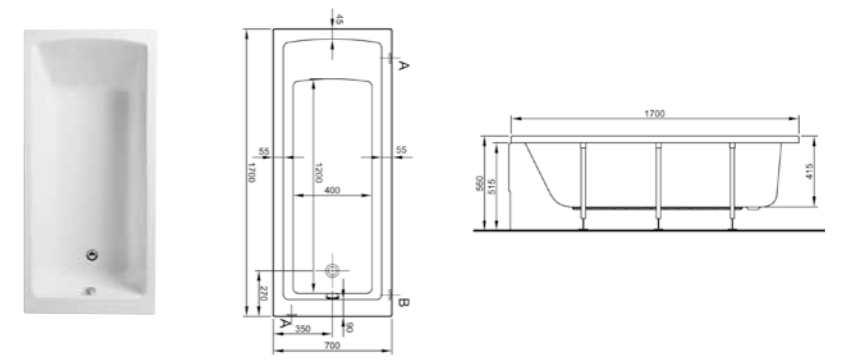

PRODUCT CODE:
52530001000

PRODUCT DESCRIPTION:
Bath, 170x70cm

WEIGHT (KG): 21

MATERIAL: Acrylic

COMPATIBLE WITH:
59990251000 Leg set
54910001000 Flat front panel, 170cm
54930001000 Flat end panel, 70cm