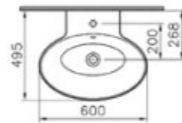

PRODUCT CODE:
4424B003-0001 1TH

PRODUCT DESCRIPTION:
Geo ellipse washbasin, 60cm

COLOUR: 003 White

WEIGHT (KG): 12.7

MATERIAL: Vitreous china