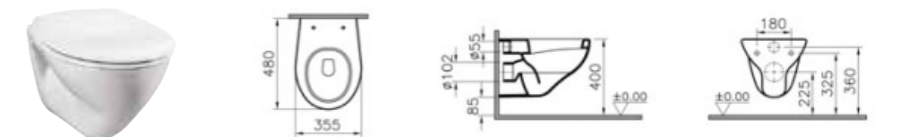

## WALL-HUNG WC PANS | ARKITEKT

PRODUCT CODE:  
6105L003-0075

PRODUCT DESCRIPTION:  
Wall-hung WC pan, short projection

COLOUR: 003 White

WEIGHT (KG): 13

MATERIAL: Vitreous china

COMPATIBLE WITH:  
25-003-001 Toilet seat