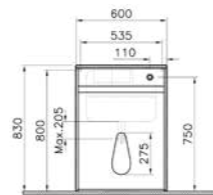

PRODUCT CODE:
52982 High gloss white
52983 Oak

PRODUCT DESCRIPTION:
Floor-standing back-to-wall unit, 60cm
including concealed cistern, excluding
WC pan

WEIGHT (KG): 17

COMPATIBLE WITH:
Back-to-wall WC pans