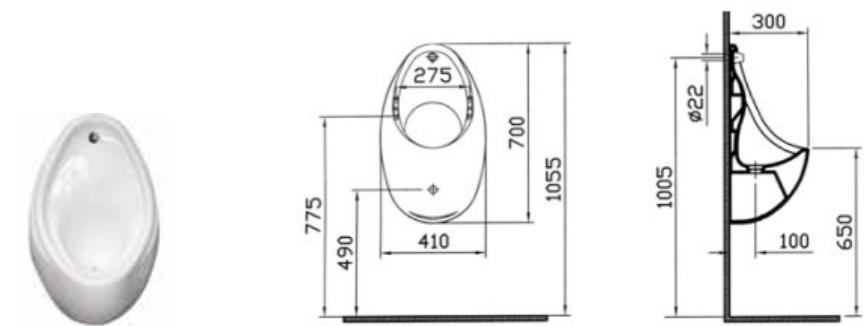

PRODUCT CODE:
4319B003-0210

PRODUCT DESCRIPTION:
Concealed trap urinal – back inlet

COLOUR: 003 White

WEIGHT (KG): 13

MATERIAL: Vitreous china

COMPATIBLE WITH:
UFS6501 Concealed cistern
fitting pack

PACK CONTAINS:

1. Spreader
2. Domed waste
3. Urinal hangers