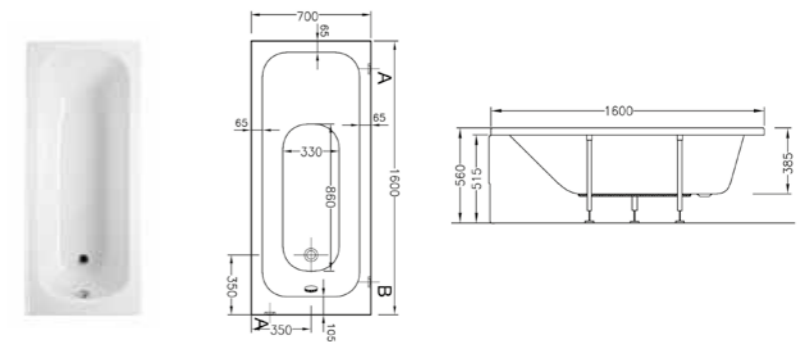

PRODUCT CODE:
55210001000

PRODUCT DESCRIPTION:
Bath, 160x70cm

WEIGHT (KG): 17

MATERIAL: Acrylic

COMPATIBLE WITH:
51490006000 Economy front panel, 160cm
51630006000 Economy end panel, 70cm
59990518000 Leg set