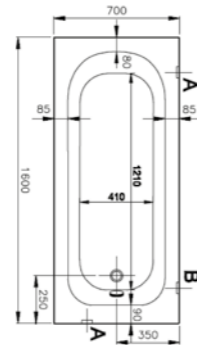

PRODUCT CODE:
54120001000

PRODUCT DESCRIPTION:
Shallow bath, 160x70cm

WEIGHT (KG): 17

MATERIAL: Acrylic

COMPATIBLE WITH:
51490006000 Economy front panel, 160cm
51630006000 Economy end panel, 70cm
59990400000 Leg set, standard height, 55cm
59990998000 Leg set, low height, 43cm