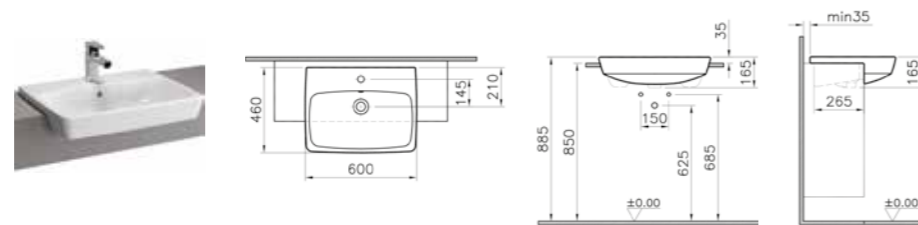

SEMI-RECESSED BASINS | M-LINE

PRODUCT CODE:
5679B003-0001 1TH

PRODUCT DESCRIPTION:
Semi-recessed basin, 60cm

COLOUR: 003 White

WEIGHT (KG): 18.2

MATERIAL: Fine fire clay