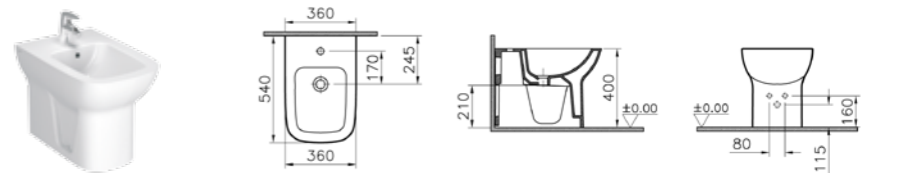

## BIDETS | S20

PRODUCT CODE:  
5509L003-0288 1TH

PRODUCT DESCRIPTION:  
Bidet

COLOUR: 003 White

WEIGHT (KG): 30.18

MATERIAL: Vitreous china

PRODUCT CODE:  
5508L003-0288 1TH

PRODUCT DESCRIPTION:  
Wall-hung bidet, 52cm