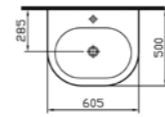

PRODUCT CODE:
5135B003-0001 1TH

PRODUCT DESCRIPTION:
Back-to-wall washbasin, 60cm

COLOUR: 003 White

WEIGHT (KG): 18.8

MATERIAL: Fine fire clay