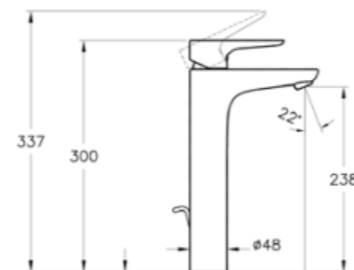

PRODUCT CODE:
A42326

PRODUCT DESCRIPTION:
Tall basin mixer with pop-up waste

WEIGHT (KG): 2.9