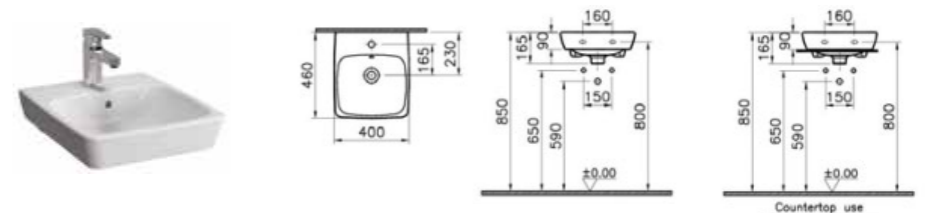

COMPATIBLE WITH:  
4456 Half pedestal  
6397 Ceramic waste cover

*'no overflow hole*

PRODUCT CODE:  
5661B003-0973 1TH  
5661B003-0937' 1TH

PRODUCT DESCRIPTION:  
Washbasin, 50cm, for wall-hung  
and countertop use