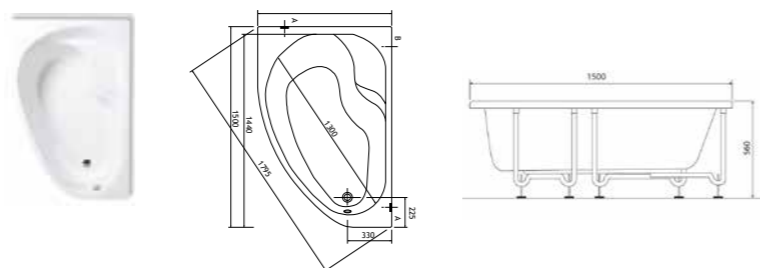

PRODUCT CODE:
50790002000 RH

PRODUCT DESCRIPTION:
Offset bath, 150x100cm

WEIGHT (KG): 23

MATERIAL: Acrylic

COMPATIBLE WITH:
59990079000 Leg set
52490003000 Economy offset bath panel, 150cm