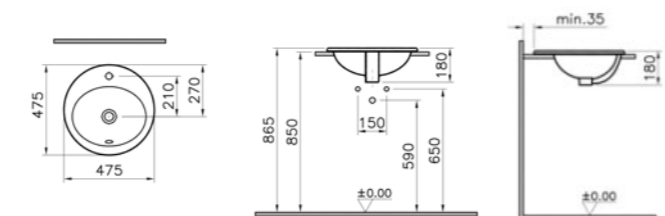

PRODUCT CODE:
5467B003-0001 1TH

PRODUCT DESCRIPTION:
Oval countertop basin, 48cm

COLOUR: 003 White

WEIGHT (KG): 7.4

MATERIAL: Vitreous china