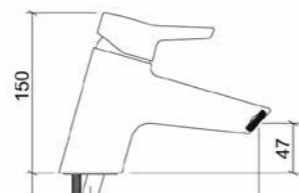

PRODUCT CODE:
A40468

PRODUCT DESCRIPTION:
Mono bath filler

WEIGHT (KG): 2.7