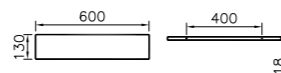

WEIGHT (KG): 34

PRODUCT CODE:  
56885 High gloss white  
56881 Oak

PRODUCT DESCRIPTION:  
Shelf, 45cm

WEIGHT (KG): 2

PRODUCT CODE:  
56906 High gloss white  
56902 Oak

PRODUCT DESCRIPTION:  
Shelf, 60cm

WEIGHT (KG): 3