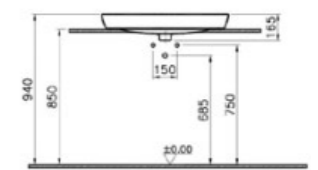

PRODUCT CODE:
5669B003-0012 0TH
5669B003-0016[†] 0TH

PRODUCT DESCRIPTION:
Countertop washbasin, 80cm

COLOUR: 003 White

WEIGHT (KG): 15.2

MATERIAL: Fine fire clay

COMPATIBLE WITH:
6397 Ceramic waste cover

[†]no overflow hole