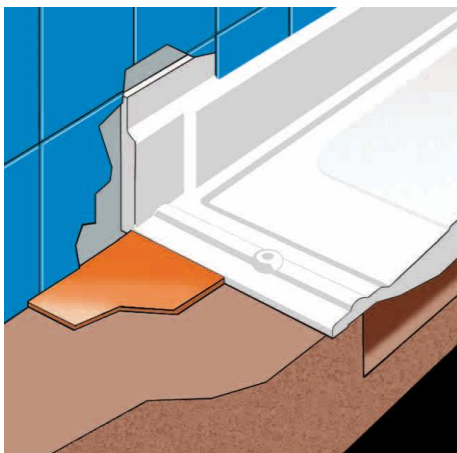

CW1400 Mini Walk-in

Complete with low level (resin) tray

CWISP Mini Walk-in side panel to suit above

1400mm Walk-in to create a corner installation

1400mm Mini Walk-in without tray

(Curved Panel only) for wet room

Complete Fitting Service Available.

frames *into* solid floors

NEACO
accessibility
FOR ALL

Neatdek

Flowdek

Complete Fitting Service Available.