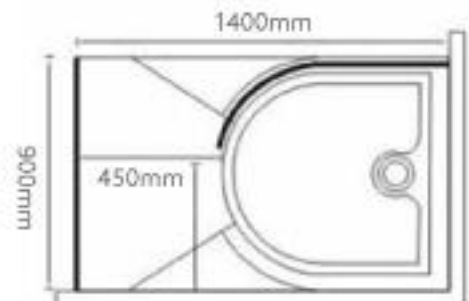

Complete Fitting Service Available.

Vanity Units...

450mm

550mm

650mm

850mm

1050mm

550mm

750mm

Extensive Range Bathroom Furniture

Complete Fitting Service Available.

Baths & Whirlpools...

Walk-in Shower & Bath

Low profile option.

Shower Bath 1700mm x 70mm (90mm at shower end)

Complete Fitting Service Available.

CW1400 Mini Walk-in

Complete with low level (resin) tray

CWISP Mini Walk-in side panel to suit above

1400mm Walk-in to create a corner installation

1400mm Mini Walk-in without tray

(Curved Panel only) for wet room